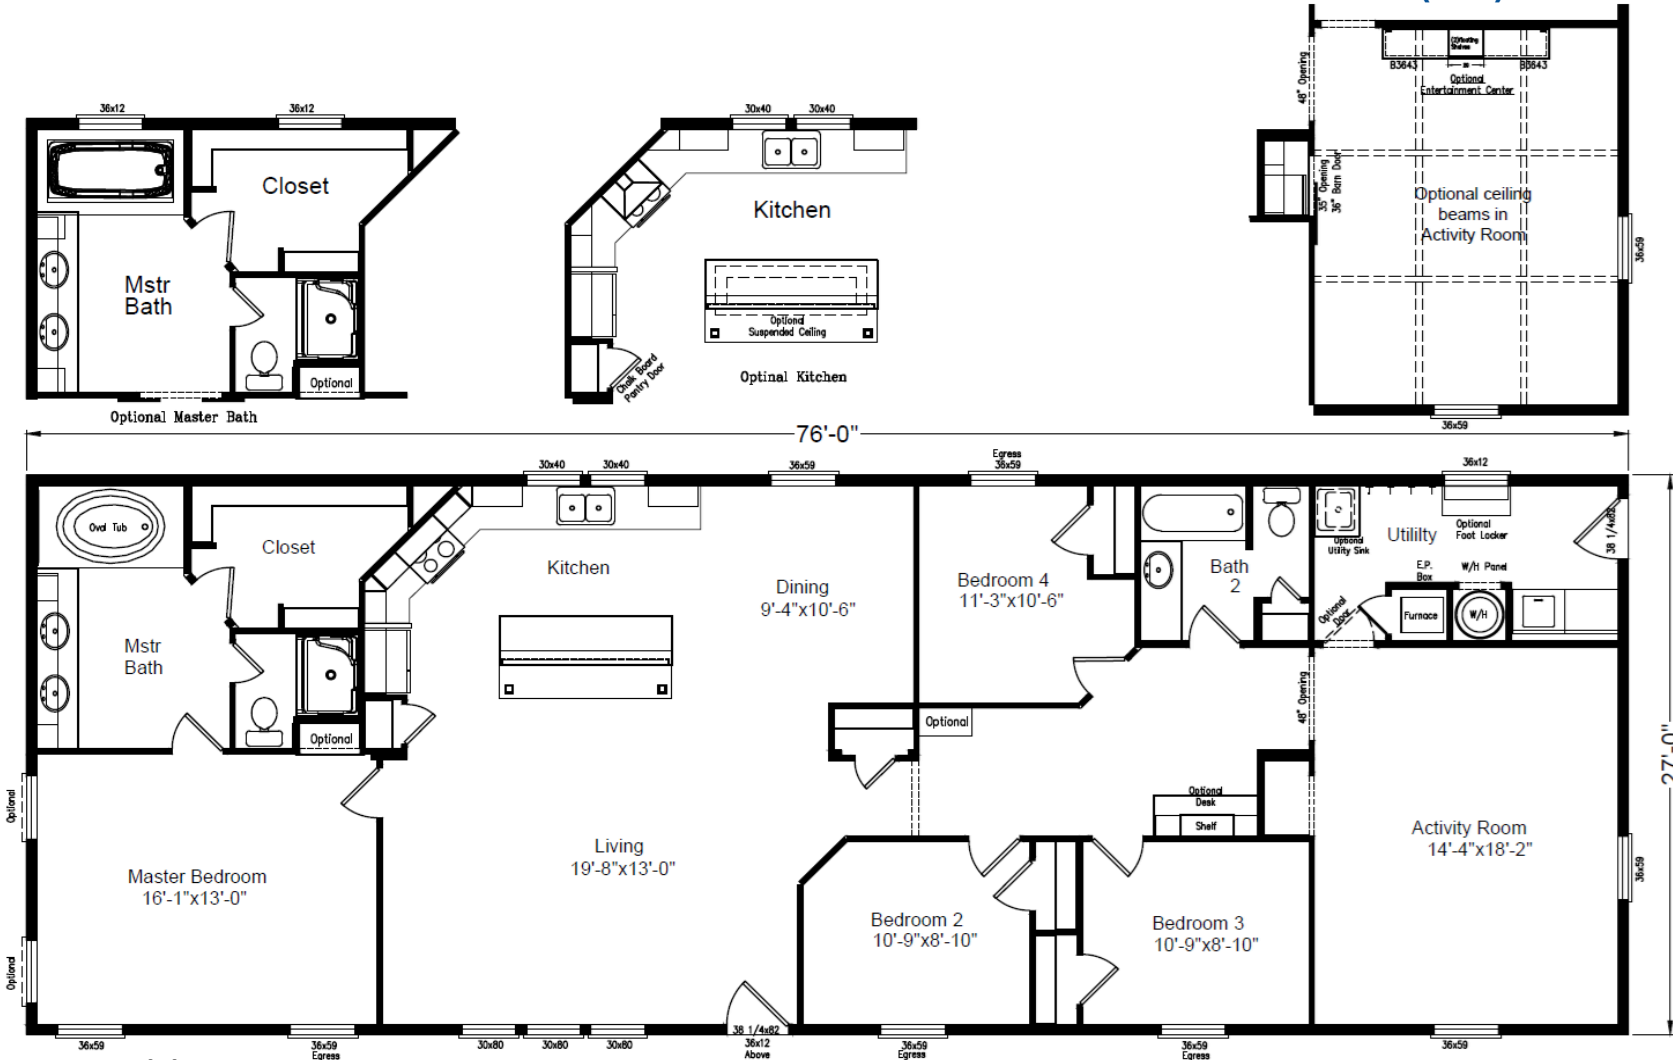

American Dream Series – Mt. Olympus

4 Bedroom | 2 Bathroom | 2,052 Sq.Ft. | 27' x 76'

Model AD28764A051123

Copyright to Palm Harbor Homes, Inc. Because Palm Harbor Homes has a continuous product updating and improvement process, prices, plans, dimensions features, materials, specifications and availability are subject to change without notice or obligation. Please refer to working drawings for actual dimensions. Renderings and floor plans are artist's depictions only and may vary from the completed home. Square footage calculations and room dimensions are approximate subject to industry standards. Some features shown are optional.