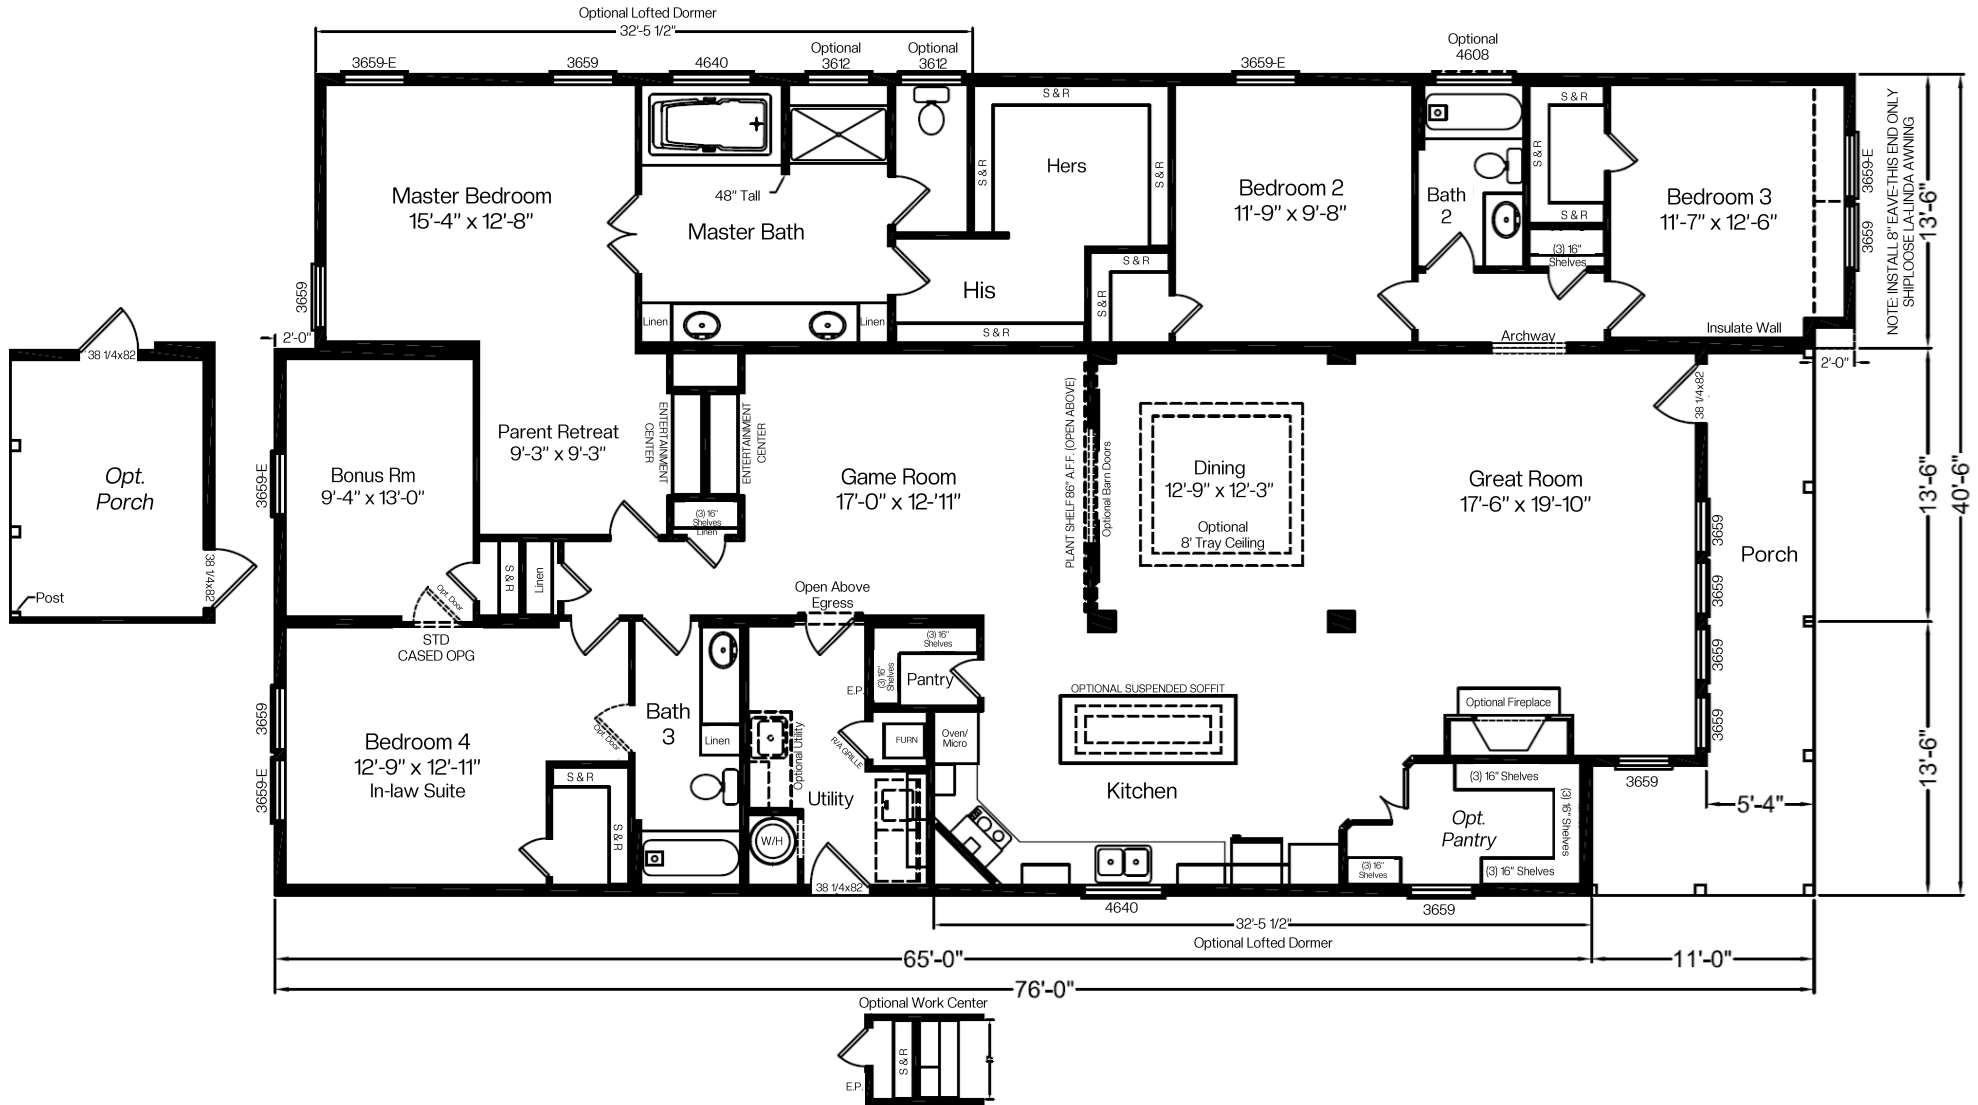

5000 Series – La Belle

4 Bedroom | 3 Bathroom | 2,897 Sq.Ft. | 40'6" x 76'

Model 5G42764L

A CAVCO COMPANY

COPYRIGHT © 2018 BY PALM HARBOR HOMES, INC. All Rights Reserved

Lit:180116/05mw