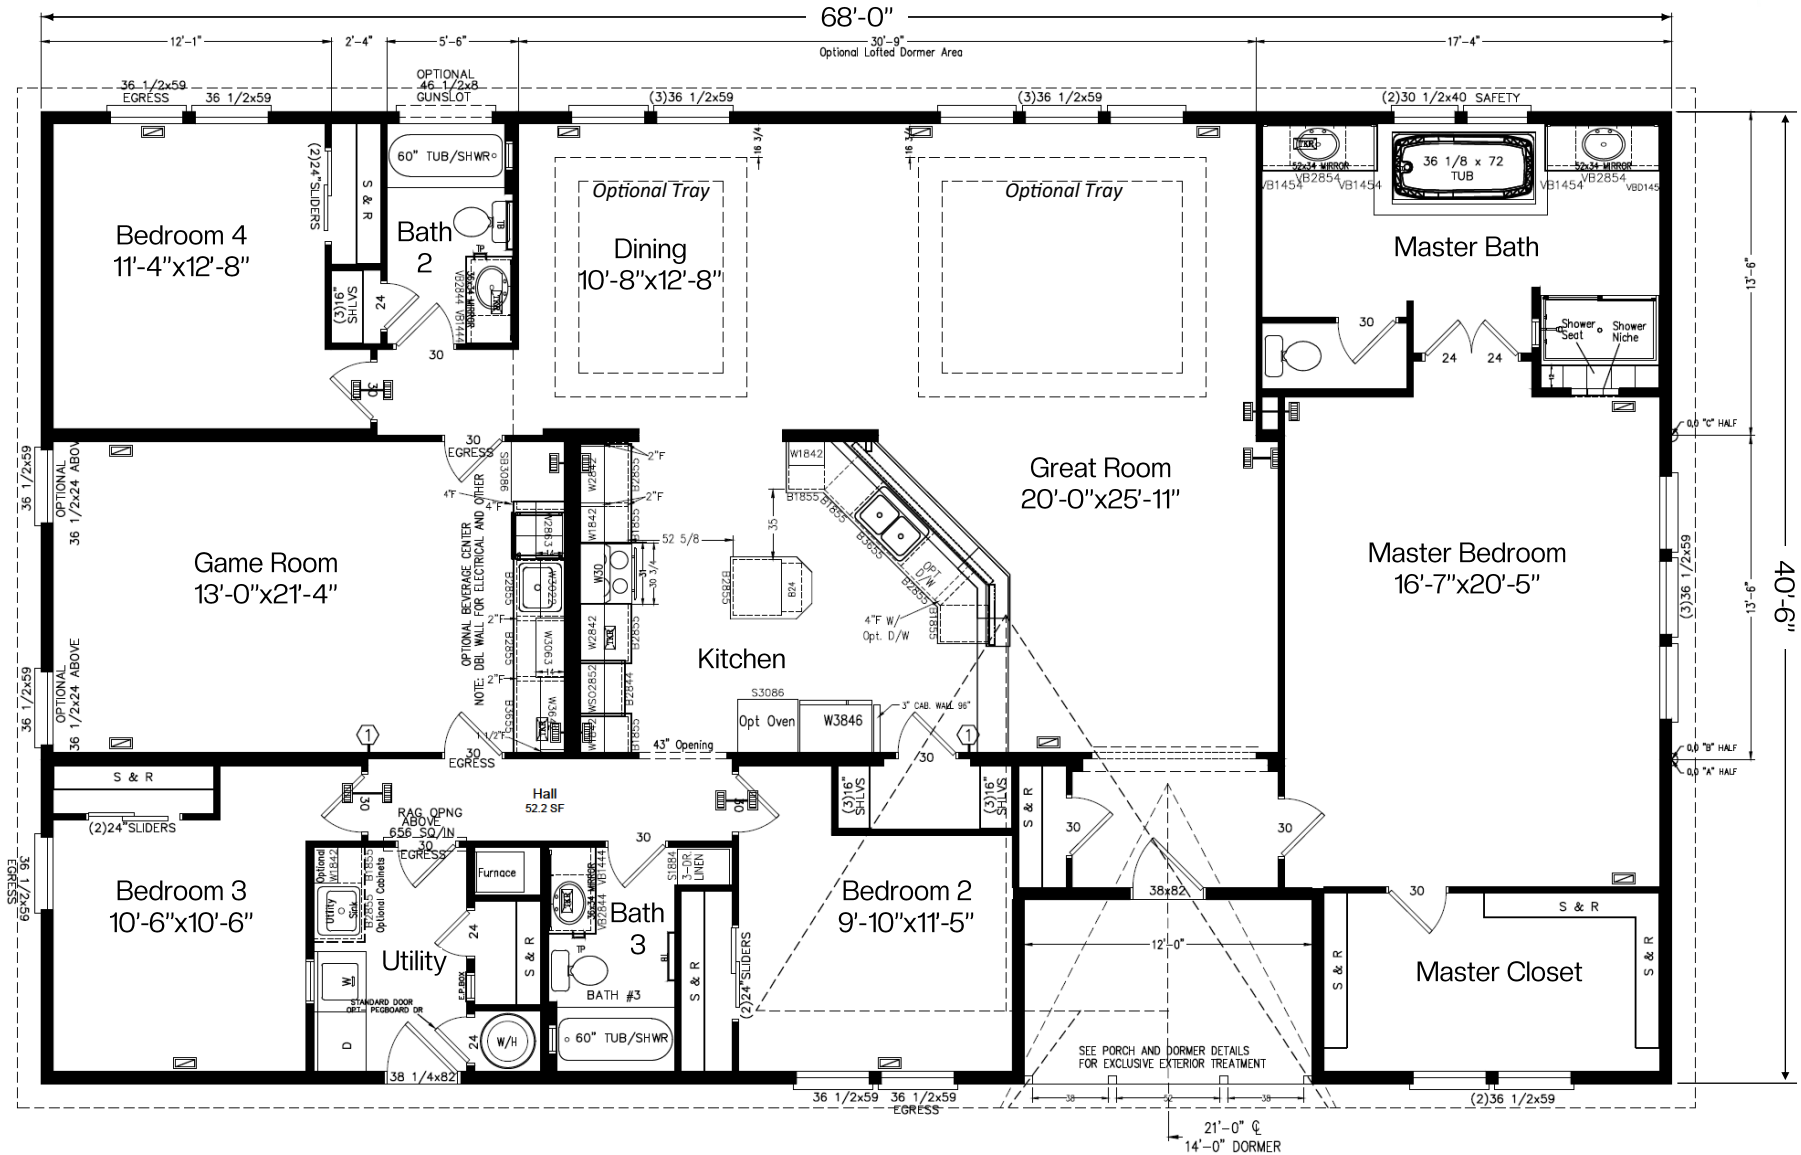

5000 Series – Timberridge Elite

4 Bedroom | 3 Bathroom | 2,662 Sq.Ft. | 40' 6" x 68'

Model 5G40684A Plan 5V468T5

COPYRIGHT © 2019 BY PALM HARBOR HOMES, INC. All Rights Reserved