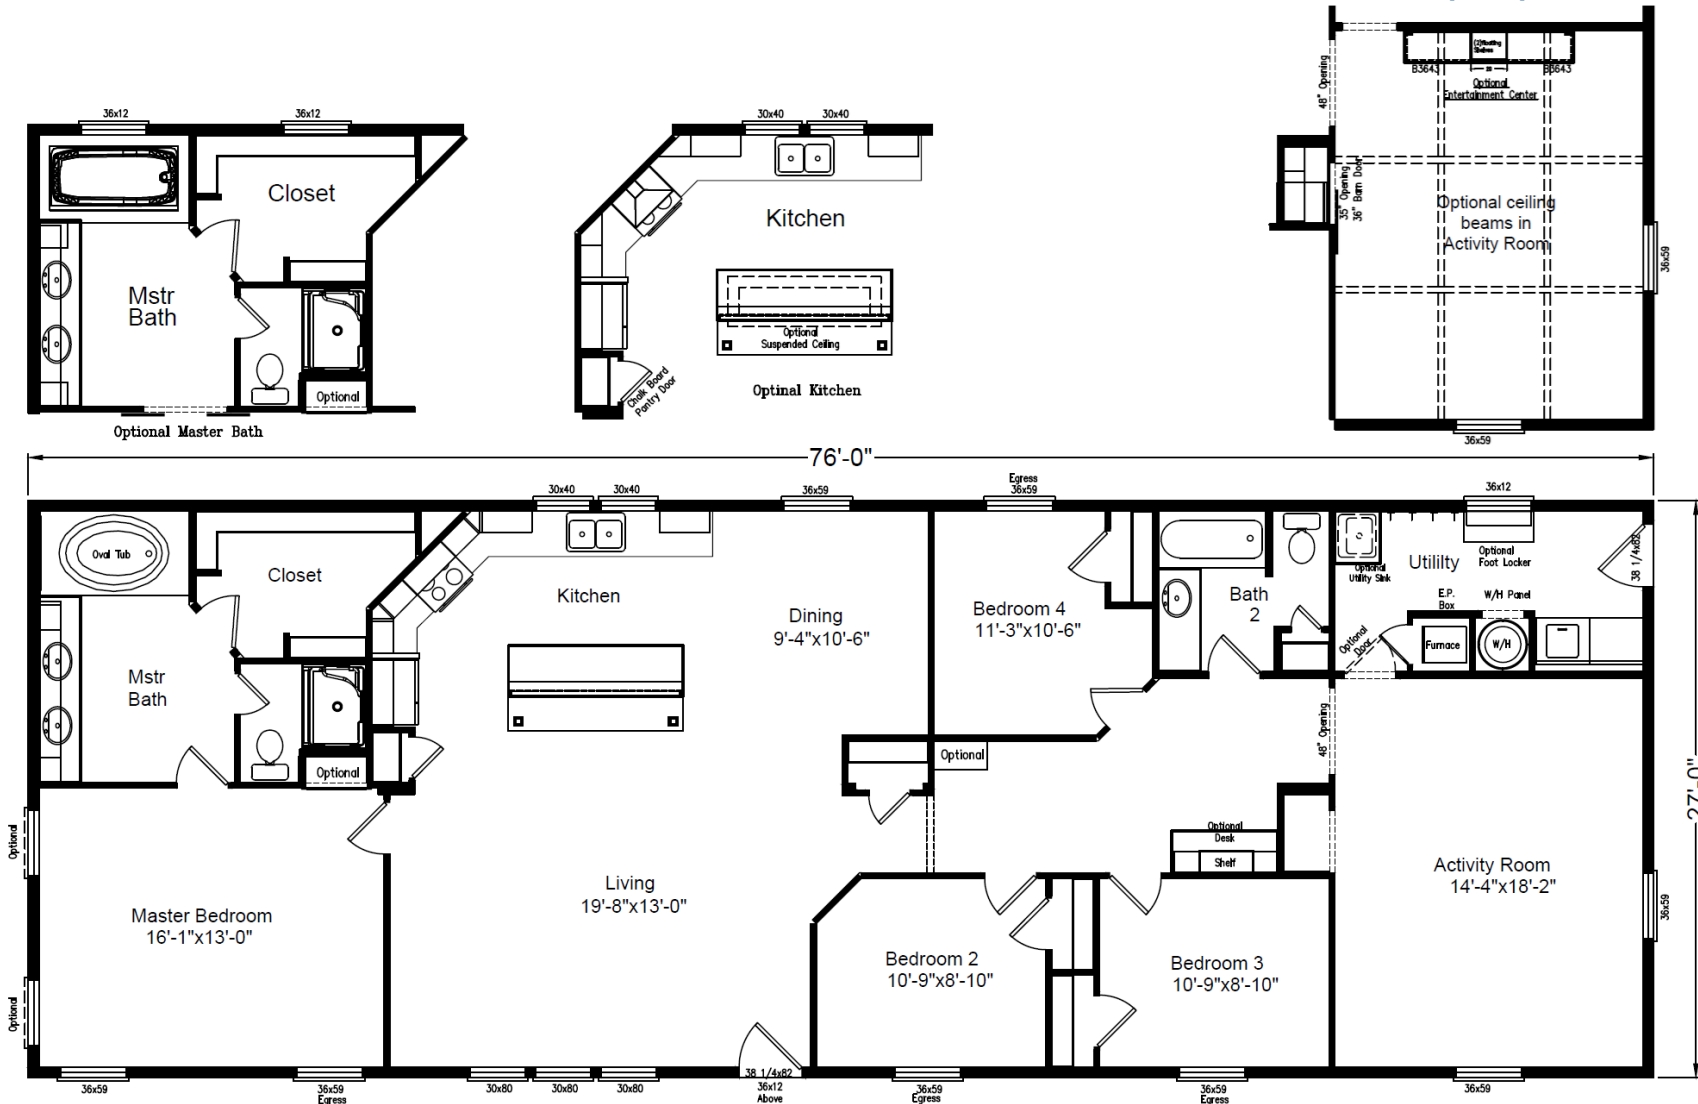

American Dream Series – Mt. Olympus

4 Bedroom | 2 Bathroom | 2,052 Sq.Ft. | 27' x 76'

Model AD28764A

A CAVCO COMPANY

COPYRIGHT © 2023 BY PALM HARBOR HOMES, INC. All Rights Reserved