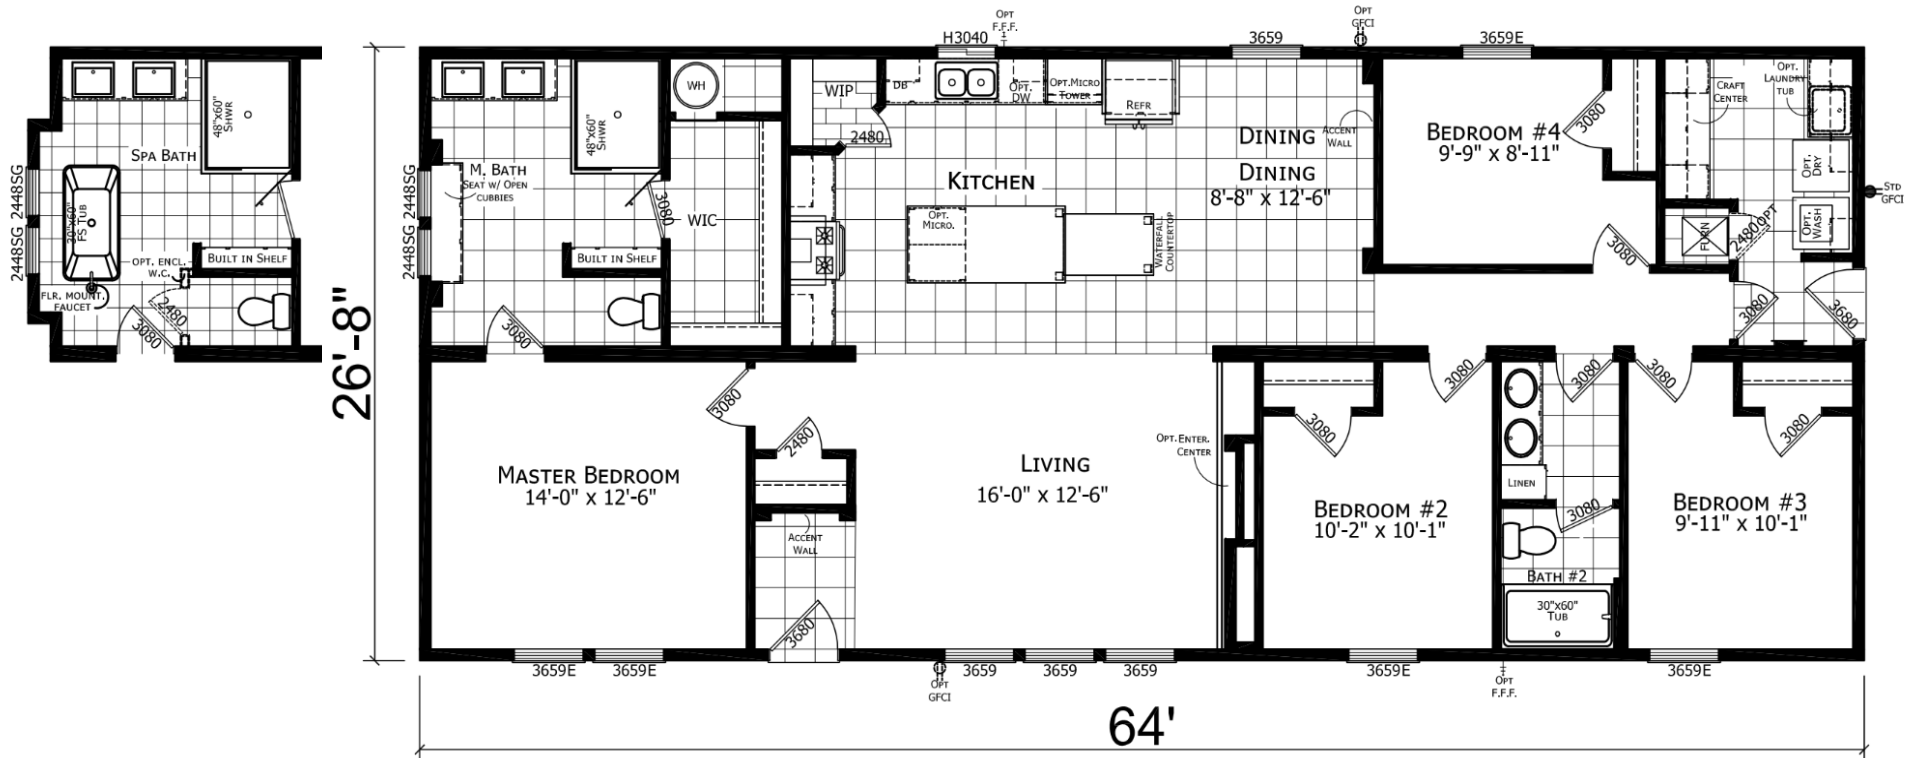

Catena Series – CT-4644B

4 Bedroom | 2 Bathroom | 1,707 Sq.Ft. | 26'8" x 64'

Model 17CT4644B

Copyright to CHAMPION. Because CHAMPION has a continuous product updating and improvement process, prices, plans, dimensions features, materials, specifications and availability are subject to change without notice or obligation. Please refer to working drawings for actual dimensions. Renderings and floor plans are artist's depictions only and may vary from the completed home. Square footage calculations and room dimensions are approximate subject to industry standards. Some features shown are optional.