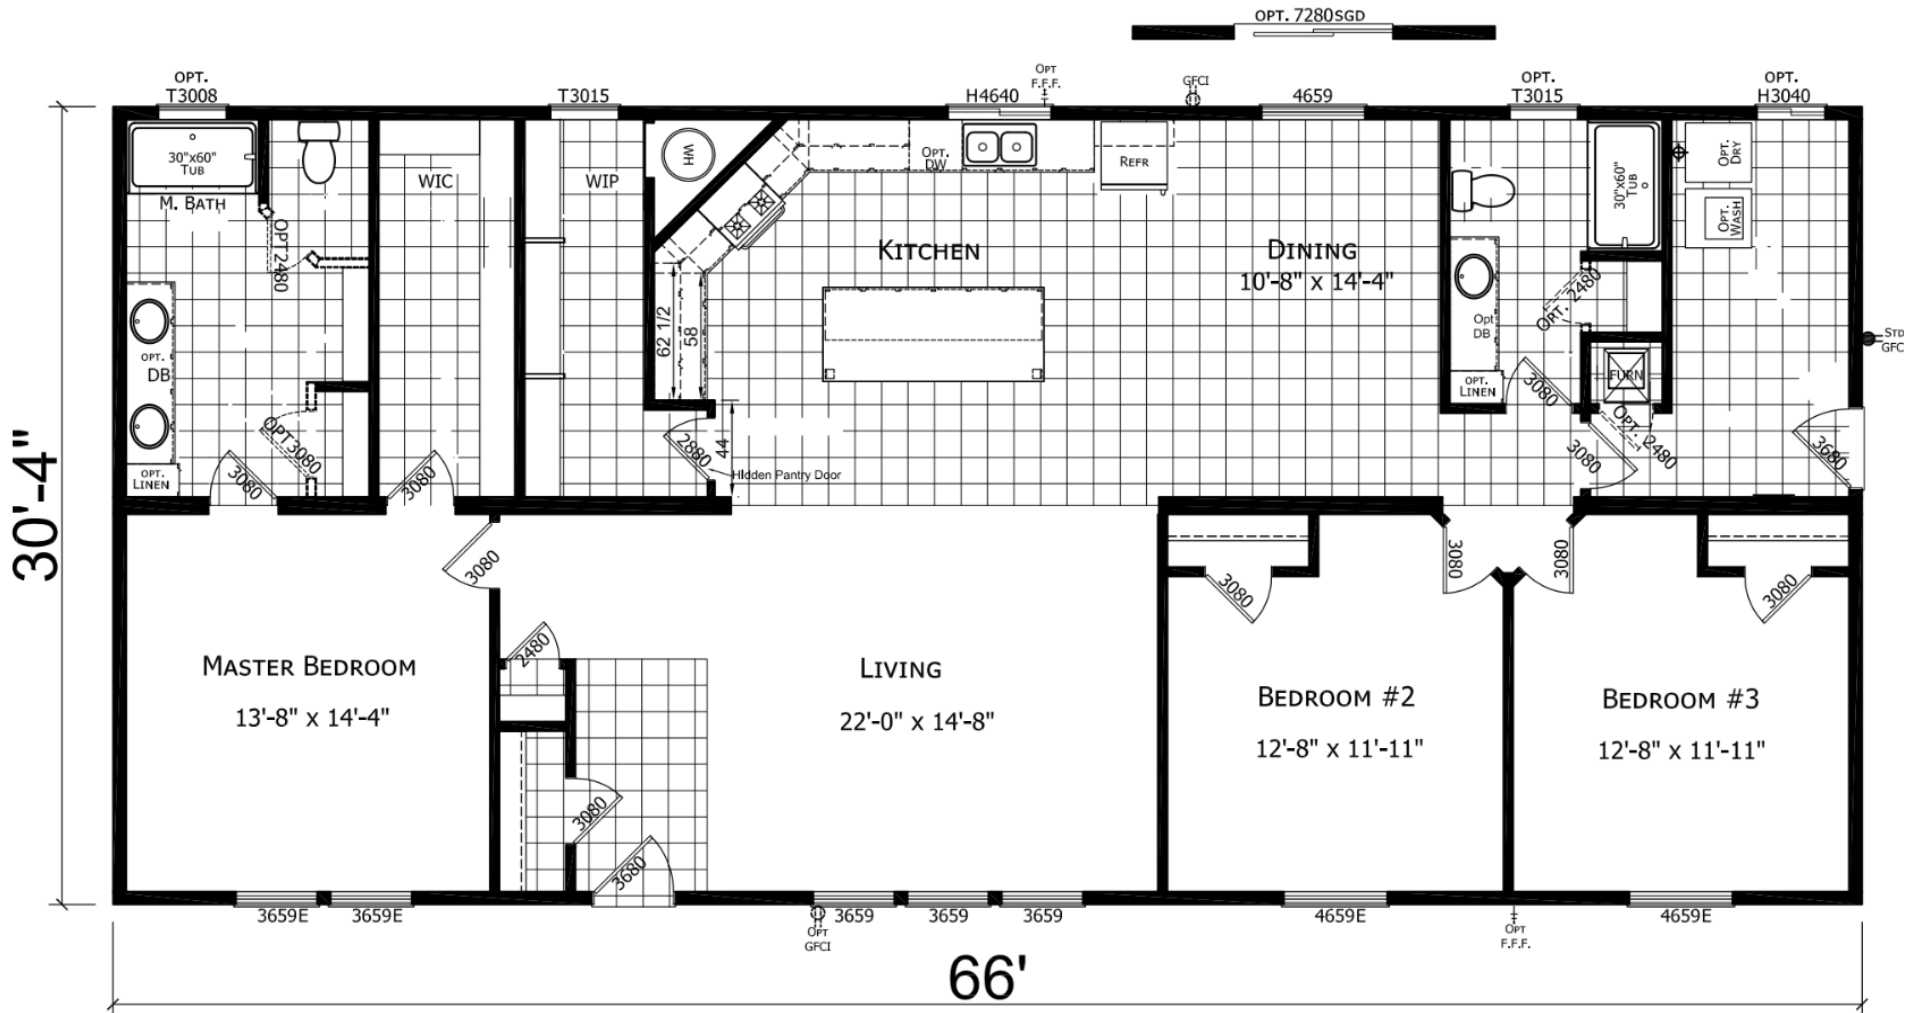

# Hidden Valley Series – HV-6663M

3 Bedroom | 2 Bathroom | 2,002 Sq.Ft. | 30'4" x 66'

**Model 17HV6663M**

Copyright to CHAMPION. Because CHAMPION has a continuous product updating and improvement process, prices, plans, dimensions features, materials, specifications and availability are subject to change without notice or obligation. Please refer to working drawings for actual dimensions. Renderings and floor plans are artist's depictions only and may vary from the completed home. Square footage calculations and room dimensions are approximate subject to industry standards. Some features shown are optional.