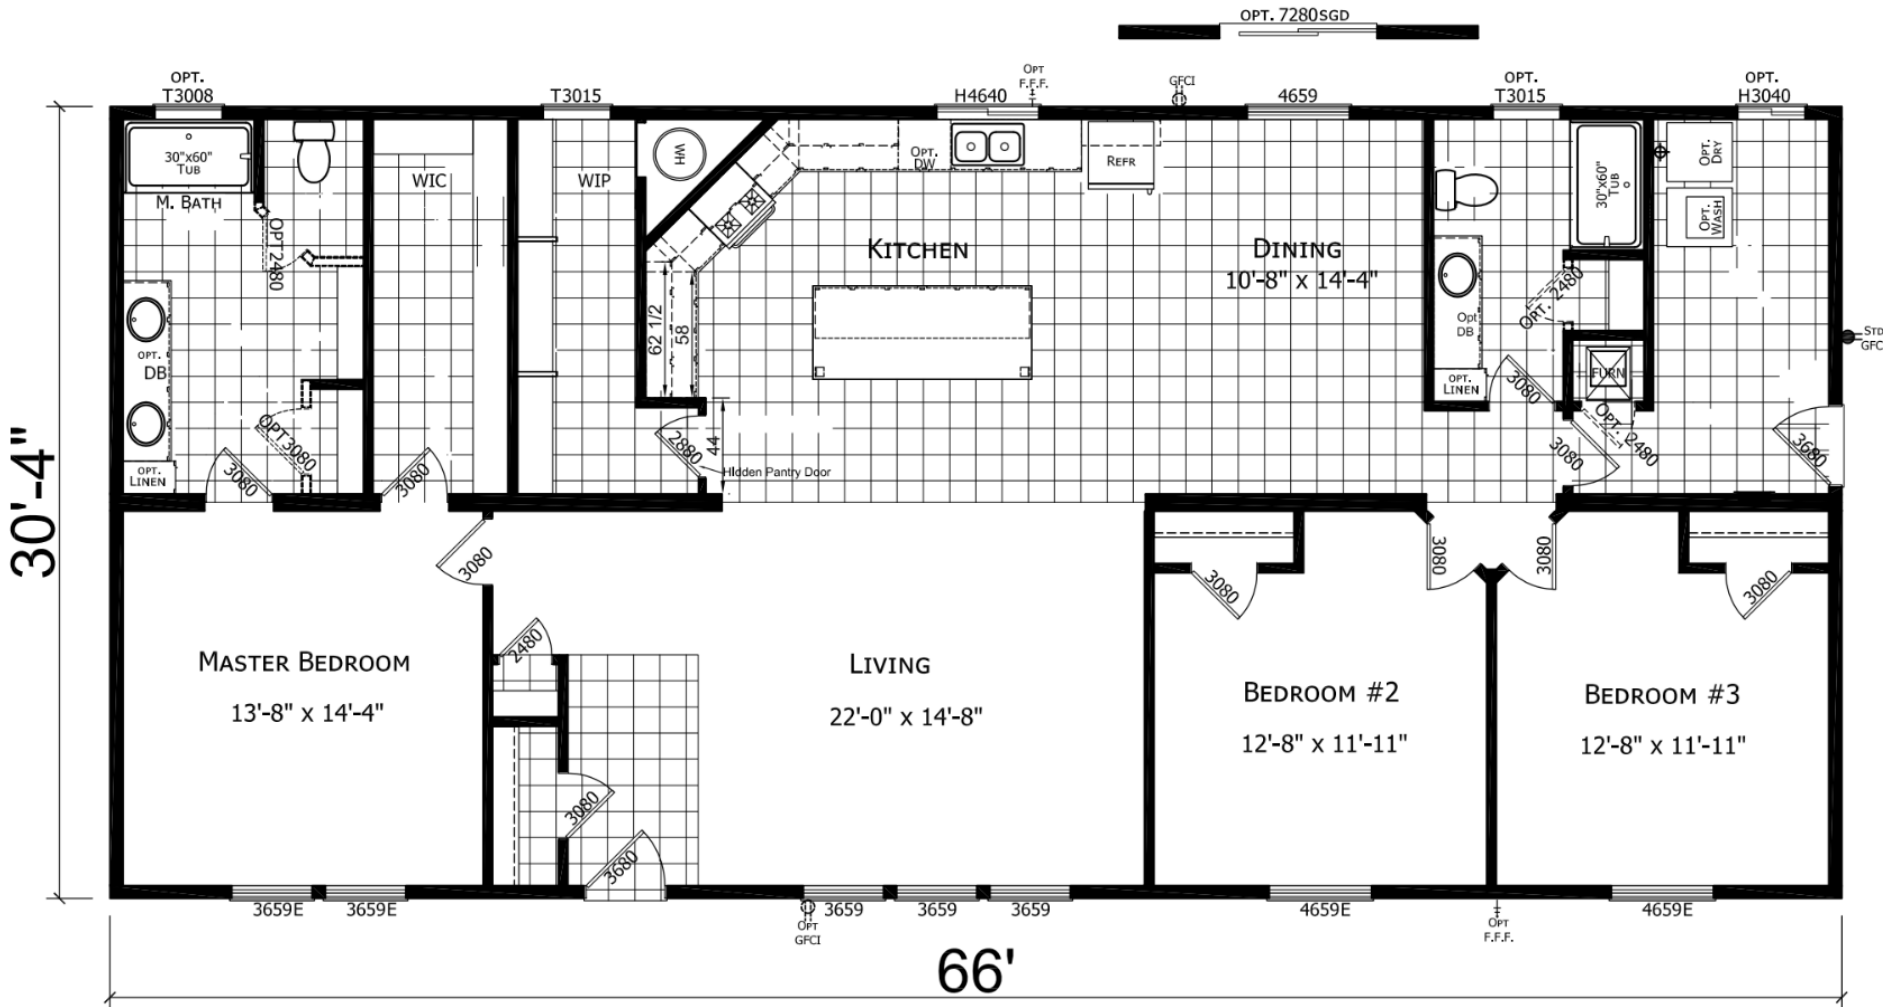

Hidden Valley Series – HV-6663M

3 Bedroom | 2 Bathroom | 2,002 Sq.Ft. | 30'4" x 66'

Model 17HV6663M

Copyright to CHAMPION. Because CHAMPION has a continuous product updating and improvement process, prices, plans, dimensions features, materials, specifications and availability are subject to change without notice or obligation. Please refer to working drawings for actual dimensions. Renderings and floor plans are artist's depictions only and may vary from the completed home. Square footage calculations and room dimensions are approximate subject to industry standards. Some features shown are optional.