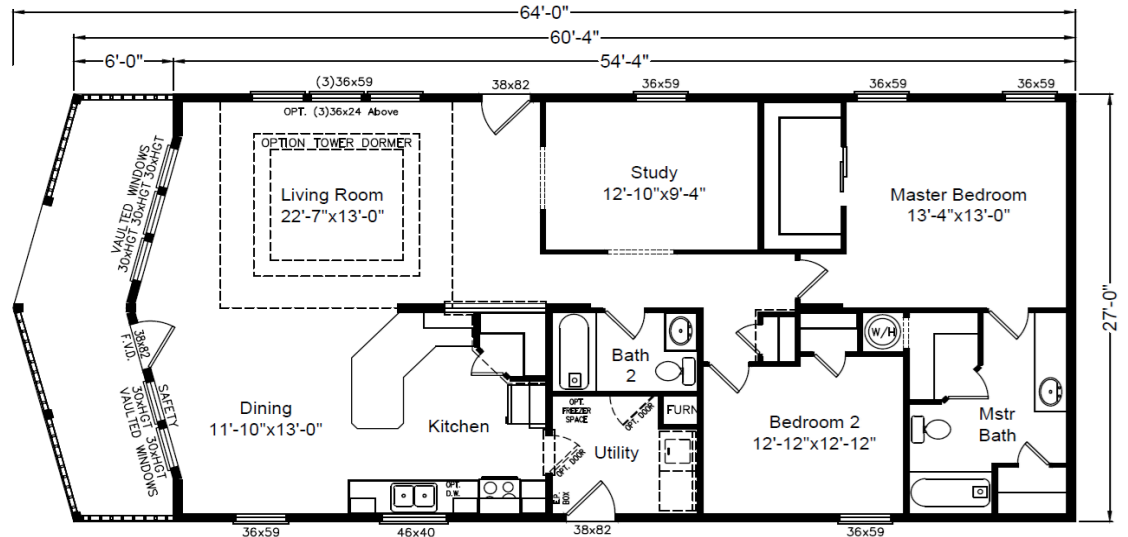

THE EXCLUSIVE PROW

Exclusive Metolius Prow Option is Loaded with Features!

A CAVCO COMPANY

COPYRIGHT © 2023 BY PALM HARBOR HOMES, INC. All Rights Reserved

304:230902/05mw