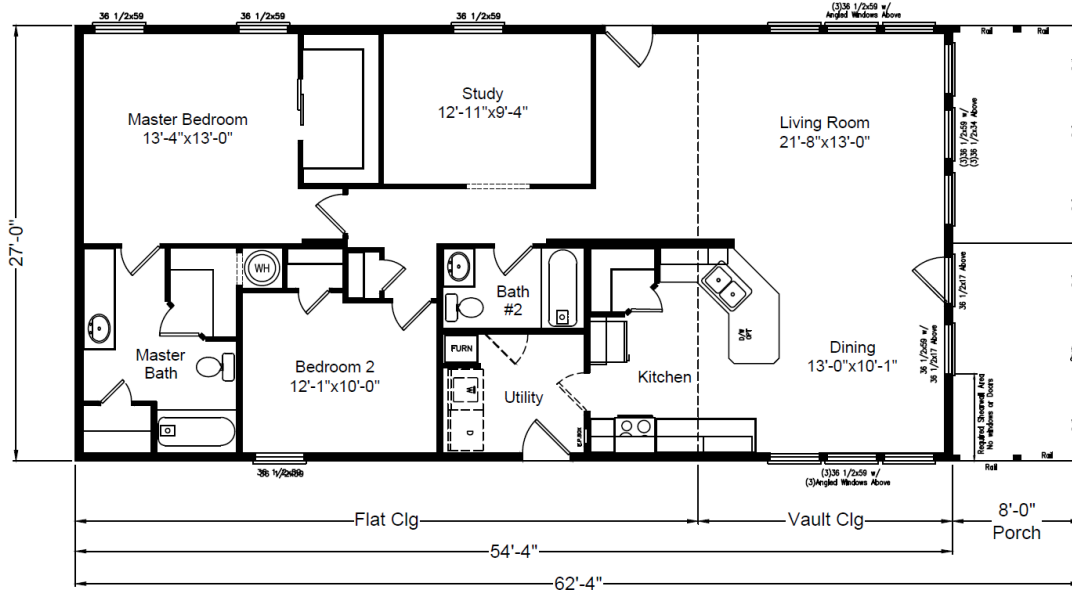

THE Metolius brought to you by Caris-Sell Homes!

Serenity Option!

8' Flat Ceiling to 11'
Vault with Star
Gazer Porch.