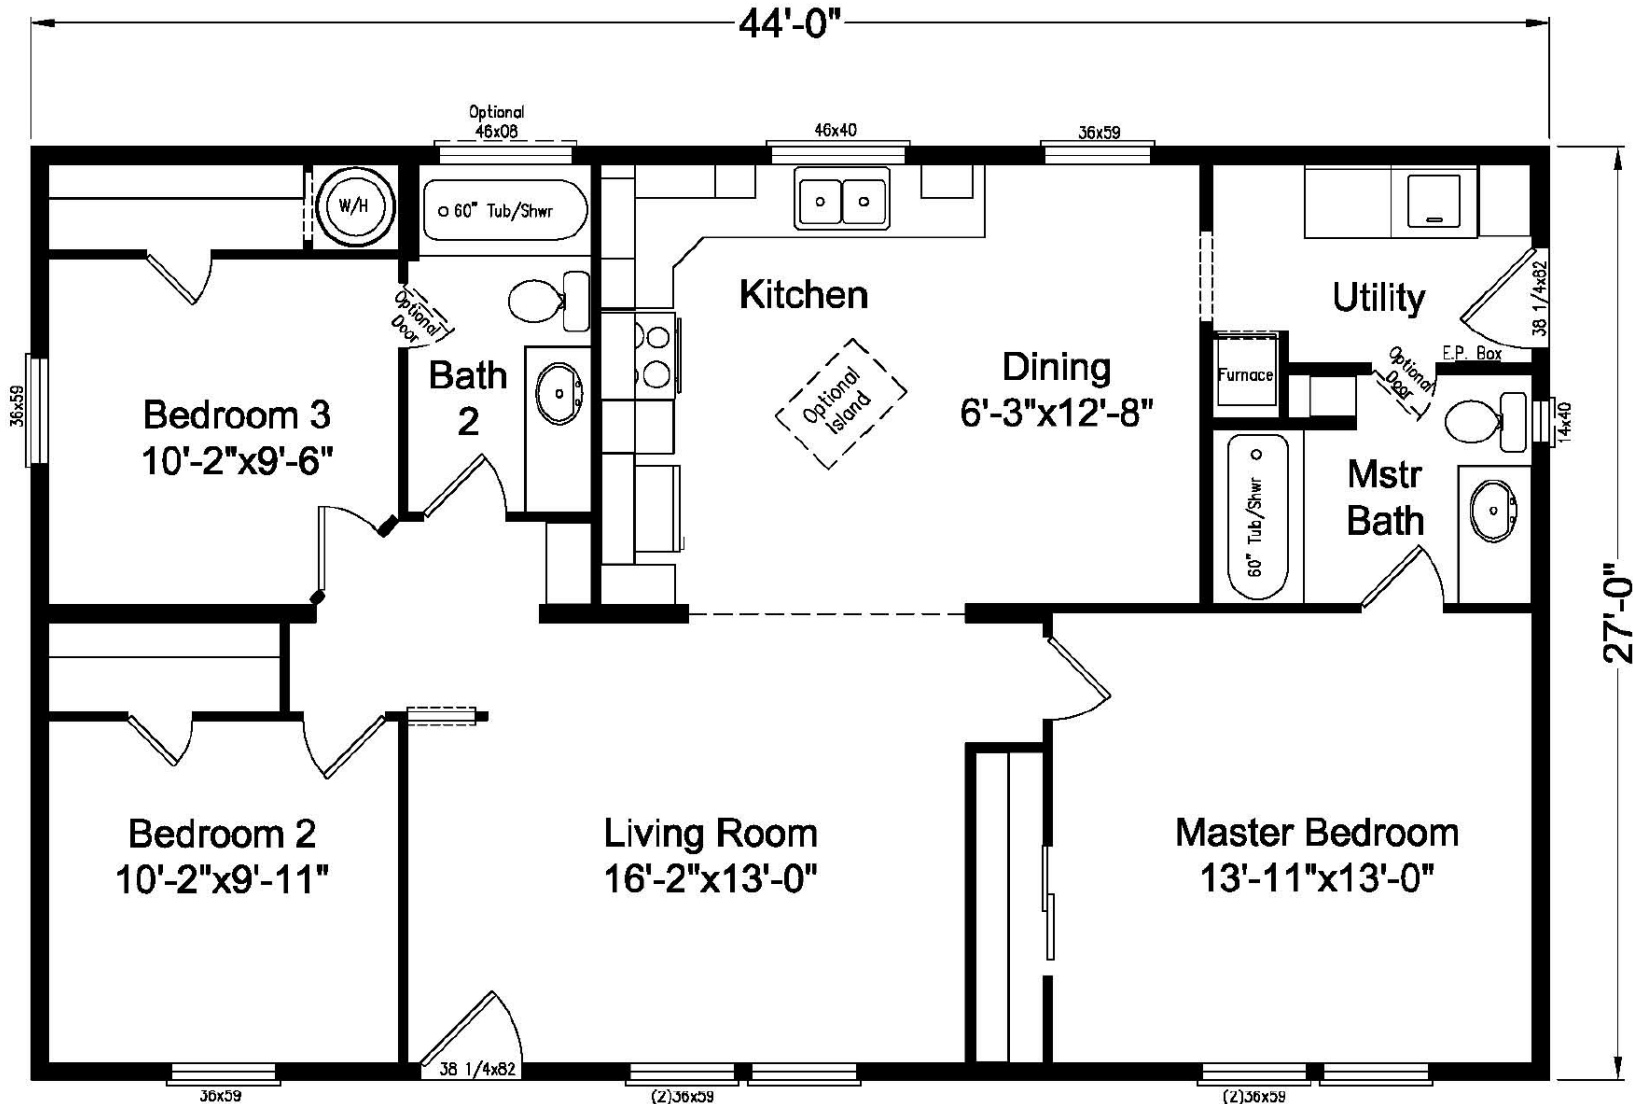

400 Series – Bay View I

3 Bedroom | 2 Bathroom | 1,188 Sq.Ft. | 27' x 44'

Model 4P44S09 Plan 4G28443A

A CAVCO COMPANY

COPYRIGHT © 2017 BY PALM HARBOR HOMES, INC. All Rights Reserved