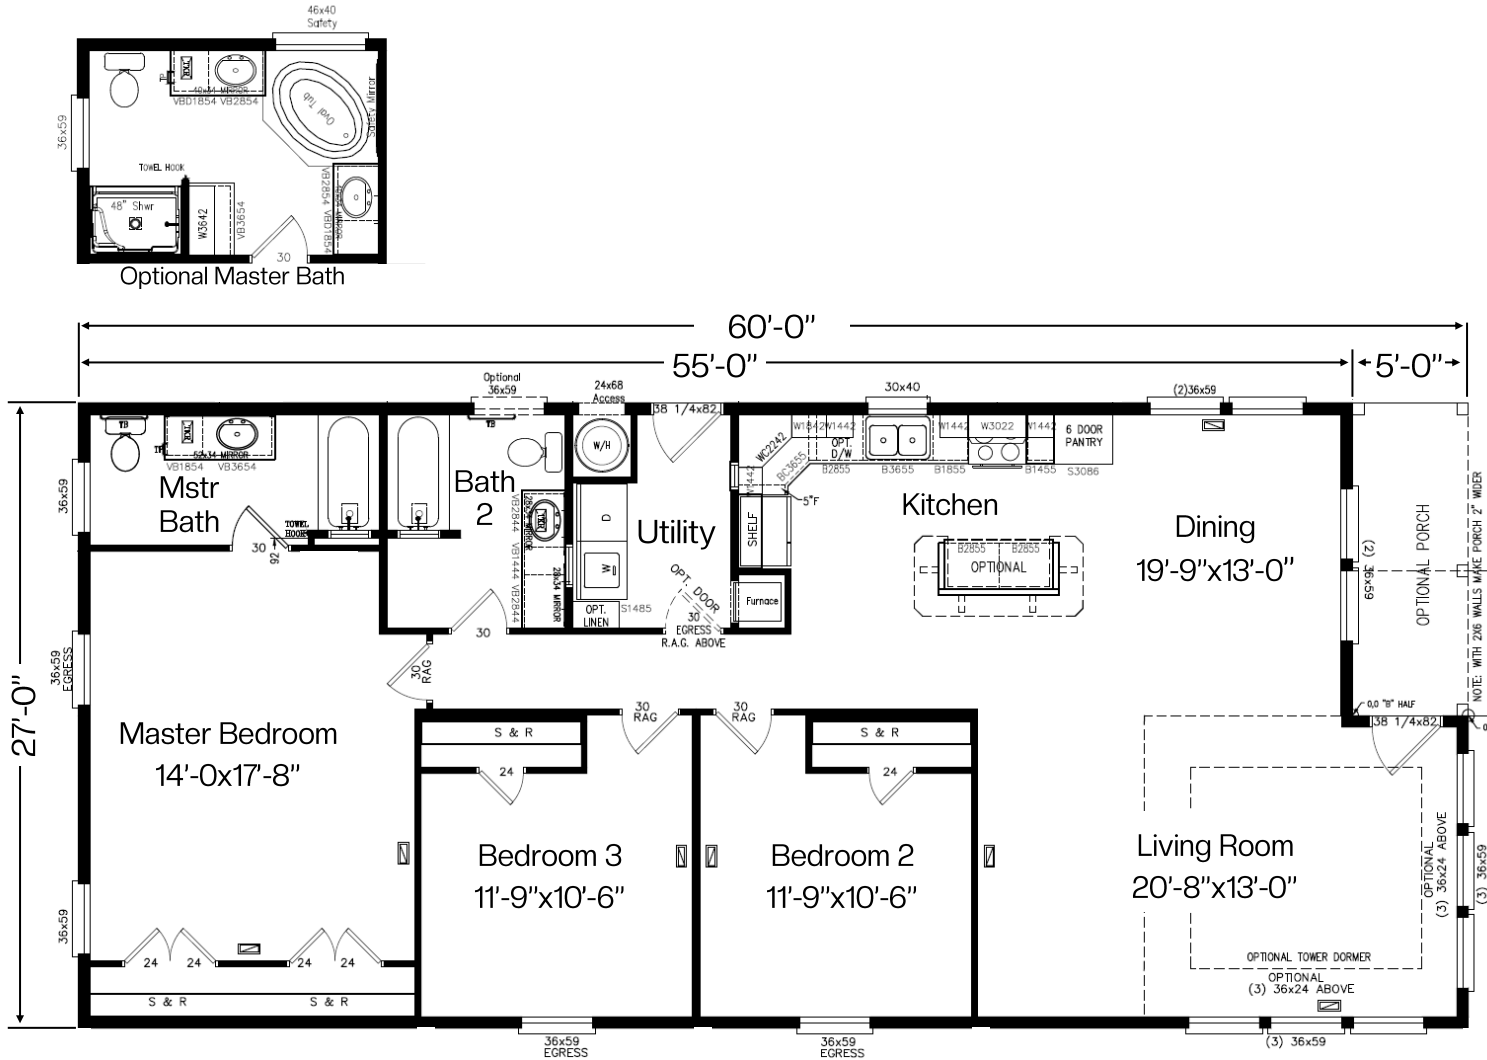

400 Series – California

3 Bedroom | 2 Bathroom | 1,552 Sq.Ft. | 27' x 60'

Model 4P360H8 Plan 4G28603E

A CAVCO COMPANY

COPYRIGHT © 2022 BY PALM HARBOR HOMES, INC. All Rights Reserved

Lit: 9-1-2022