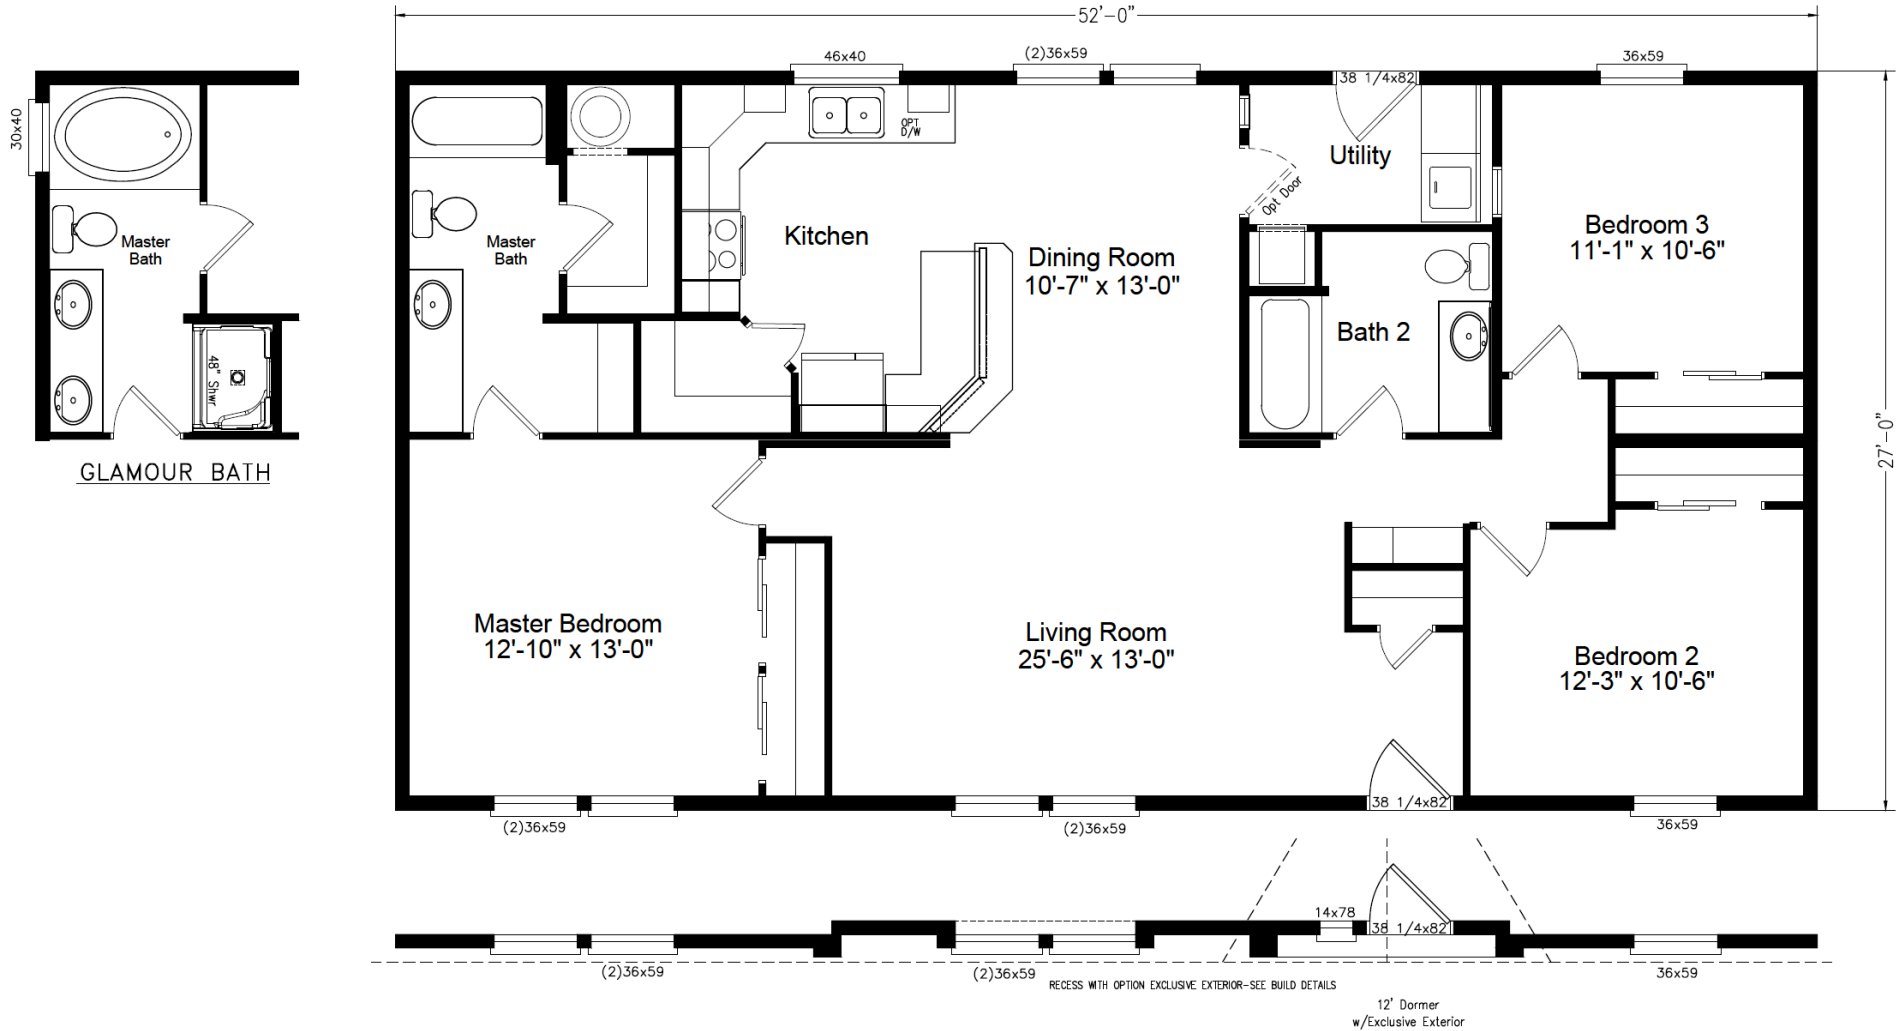

400 Series – The Columbia

3 Bedroom | 2 Bathroom | 1,404 Sq.Ft. | 27' x 52'

Model 4P352F5 Plan 4G28523B

A CAVCO COMPANY

COPYRIGHT © 2022 BY PALM HARBOR HOMES, INC. All Rights Reserved

Rev. 8-14-2023