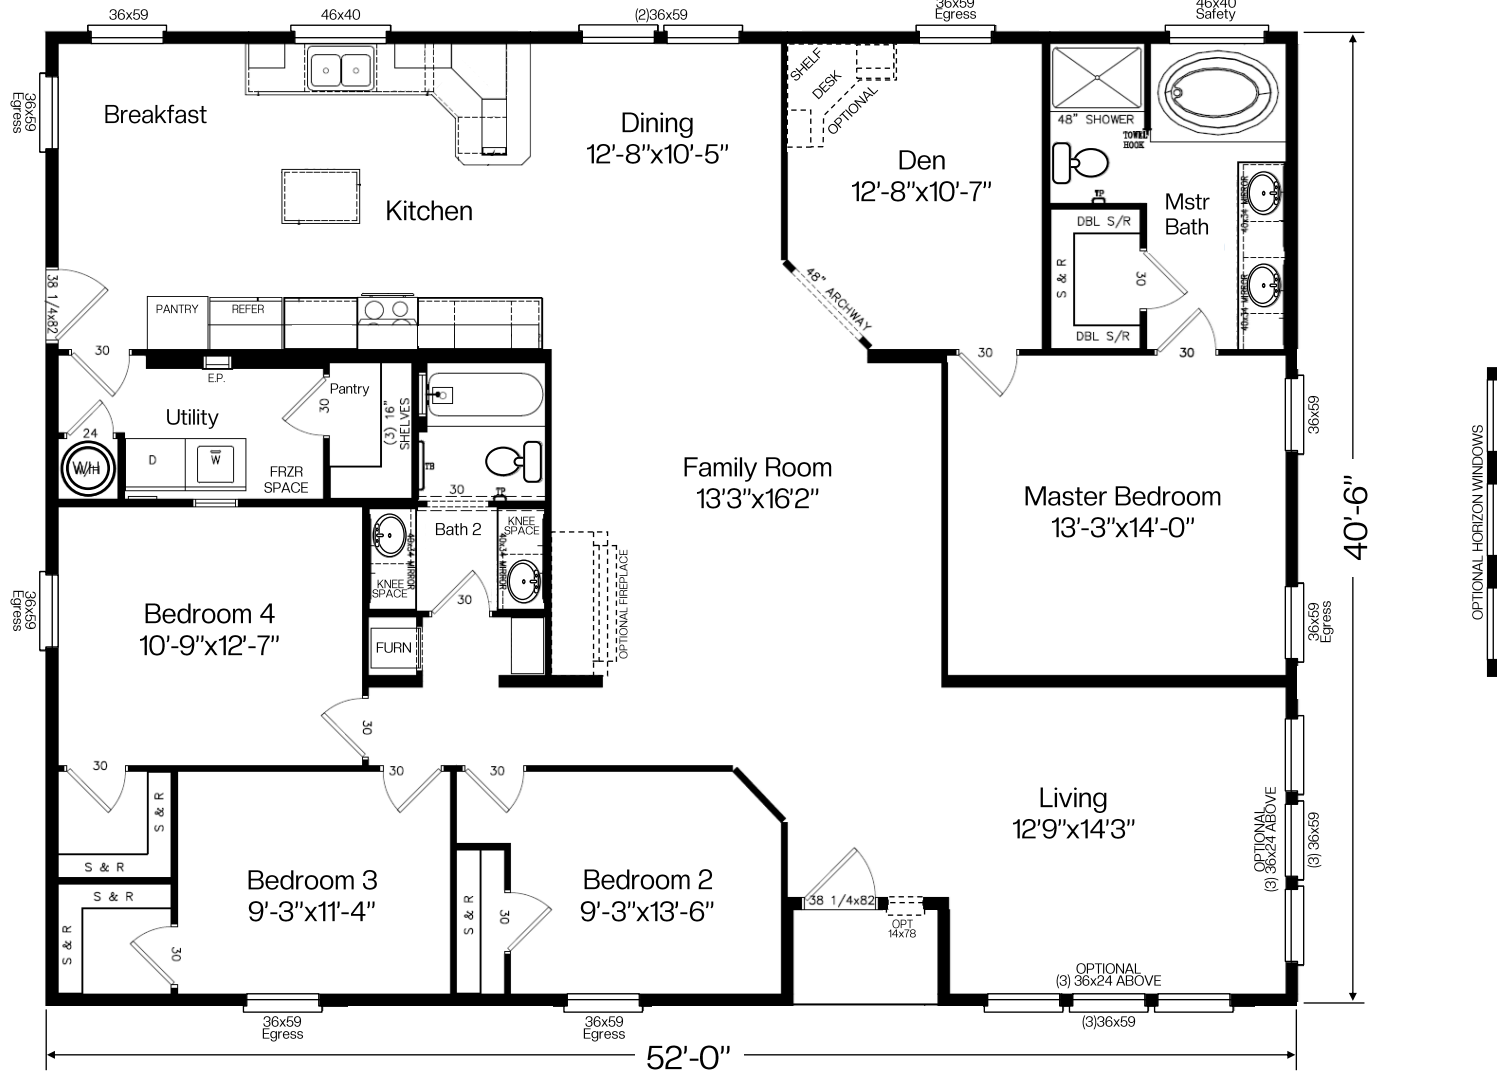

5000 Series – Mount Adams

4 Bedroom | 2 Bathroom | 2,082 Sq.Ft. | 40'6" x 52'

Model 5G42524A

A CAVCO COMPANY

COPYRIGHT © 2021 BY PALM HARBOR HOMES, INC. All Rights Reserved