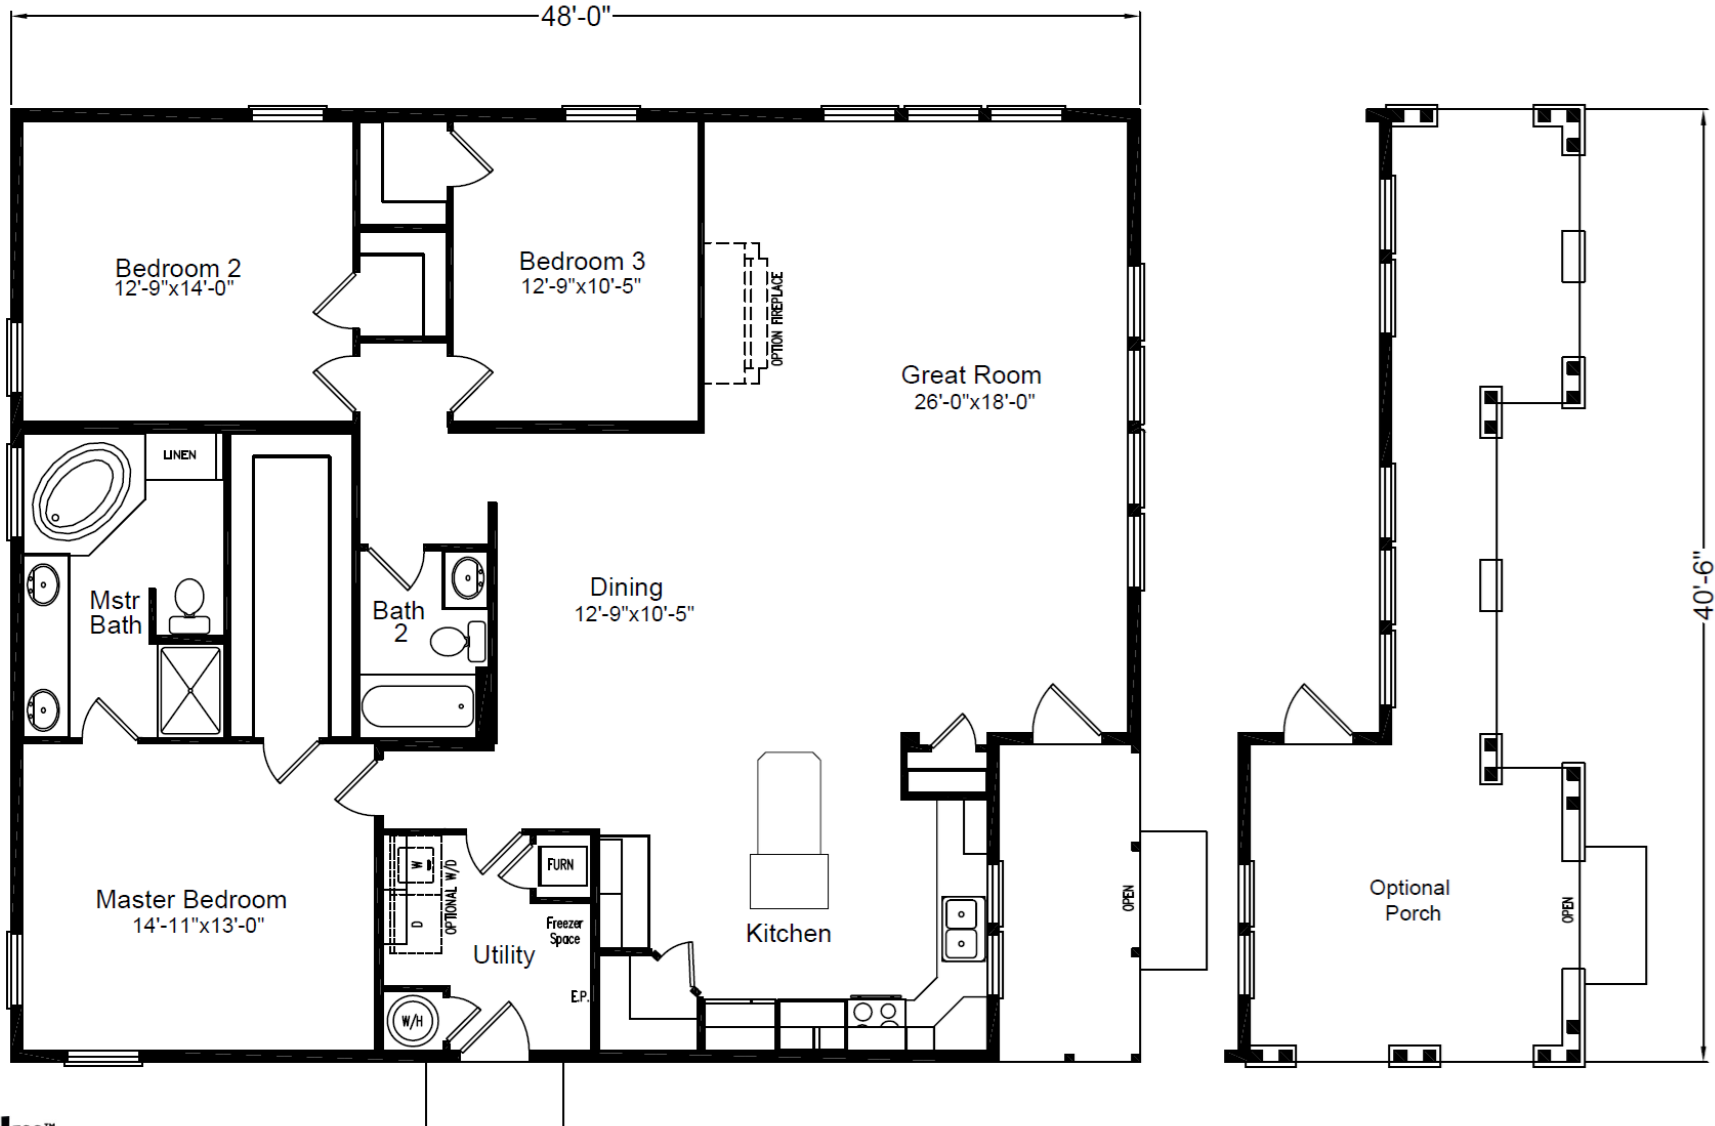

5000 Series – Mount Bachelor

3 Bedroom | 2 Bathroom | 1,863 Sq.Ft. | 40'6" x 48'
1,922 Sq. Ft. including standard porch

Model 5V348D6 Plan 5G42483A

A CAVCO COMPANY

COPYRIGHT © 2012 BY PALM HARBOR HOMES, INC. All Rights Reserved

Rev.11-28-12