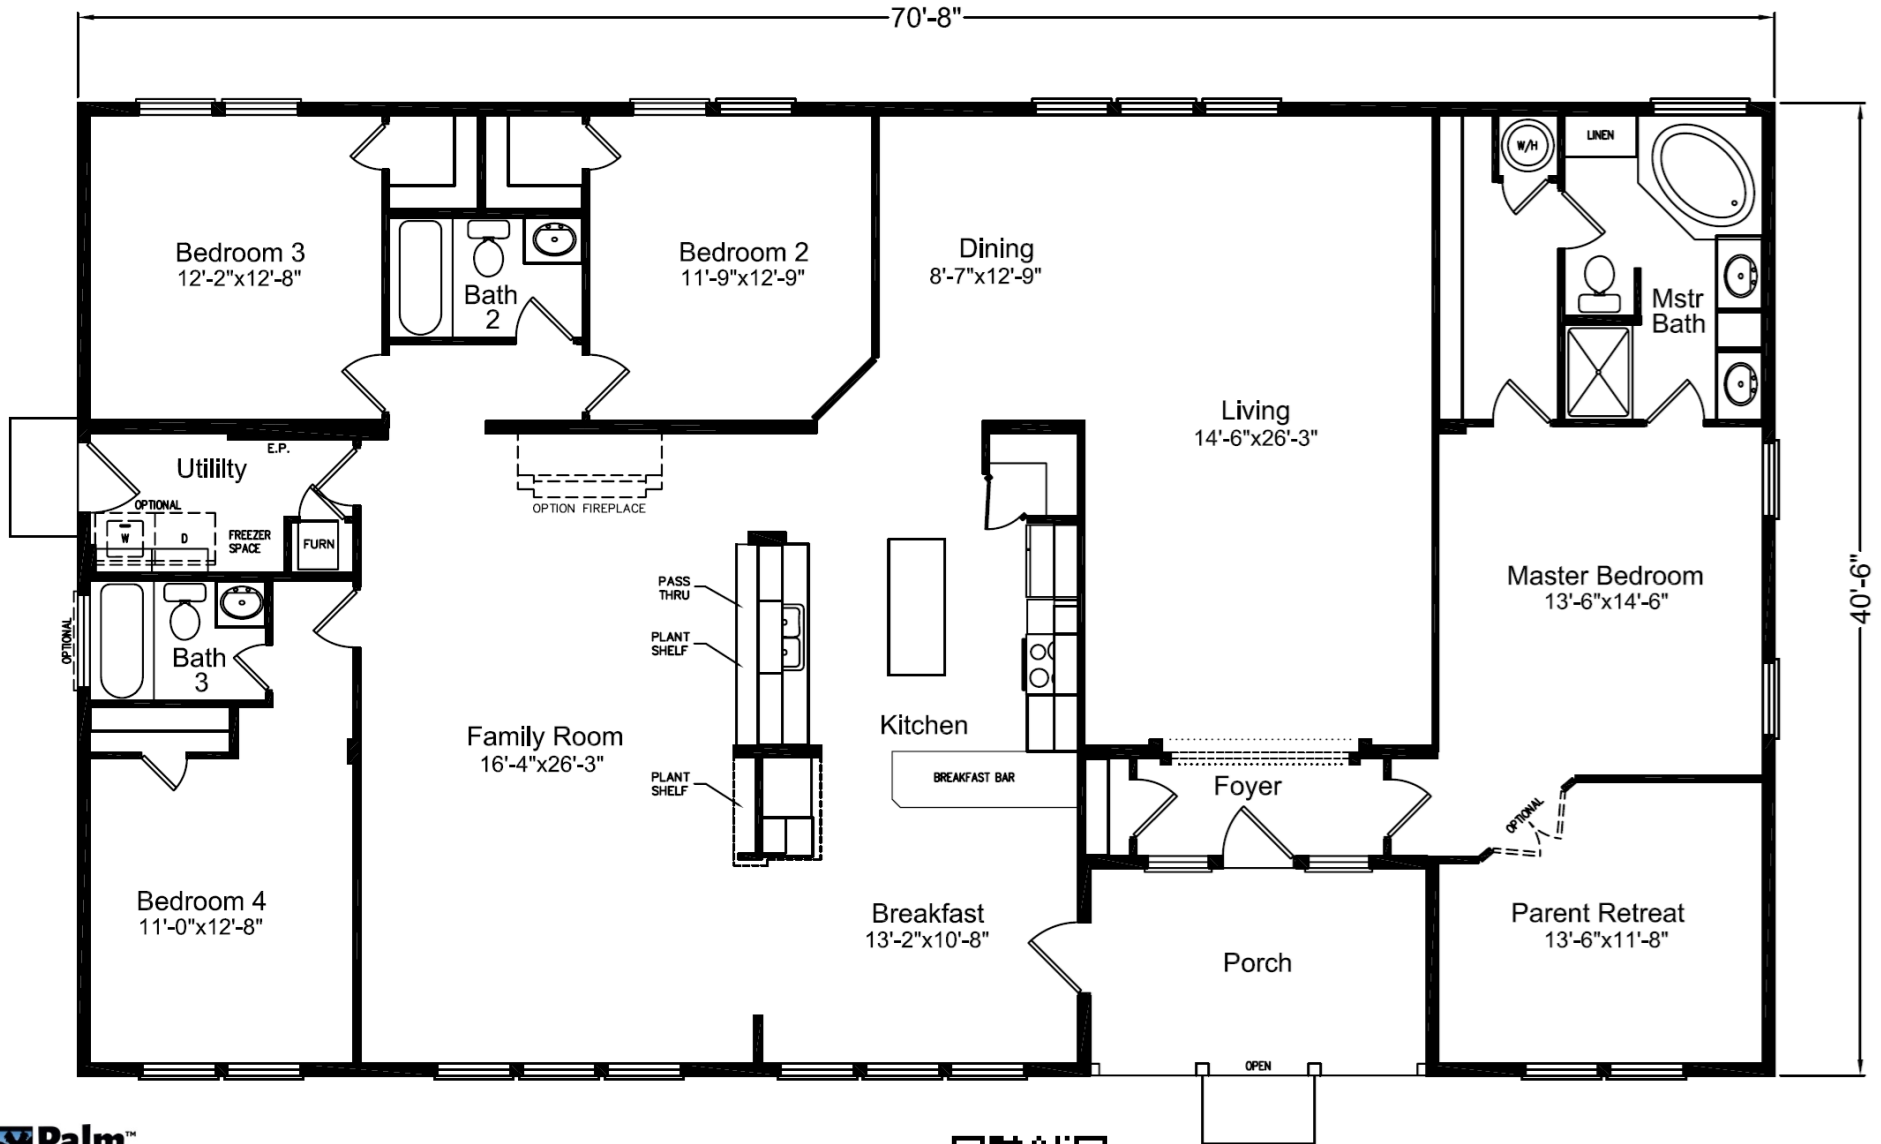

5000 Series – Mount Everest

4 Bedroom | 3 Bathroom | 2,740 Sq.Ft. | 40'6" x 70'8"

Model 5G40714A 5V471A2

A CAVCO COMPANY

COPYRIGHT © 2013 BY PALM HARBOR HOMES, INC. All Rights Reserved

*Although we work to ensure pricing online is correct as possible, prices may change at any time and without notice or obligation. Please contact us for the most current price. Pricing may not include taxes, site preparation costs beyond the services listed or delivery outside of the certain delivery area. Nothing contained herein or on the Web Site constitutes an offer to sell any product or service, and no binding obligations will arise until you and your retail model center have executed final sales documents. Not responsible for typos.

Rev.09172013