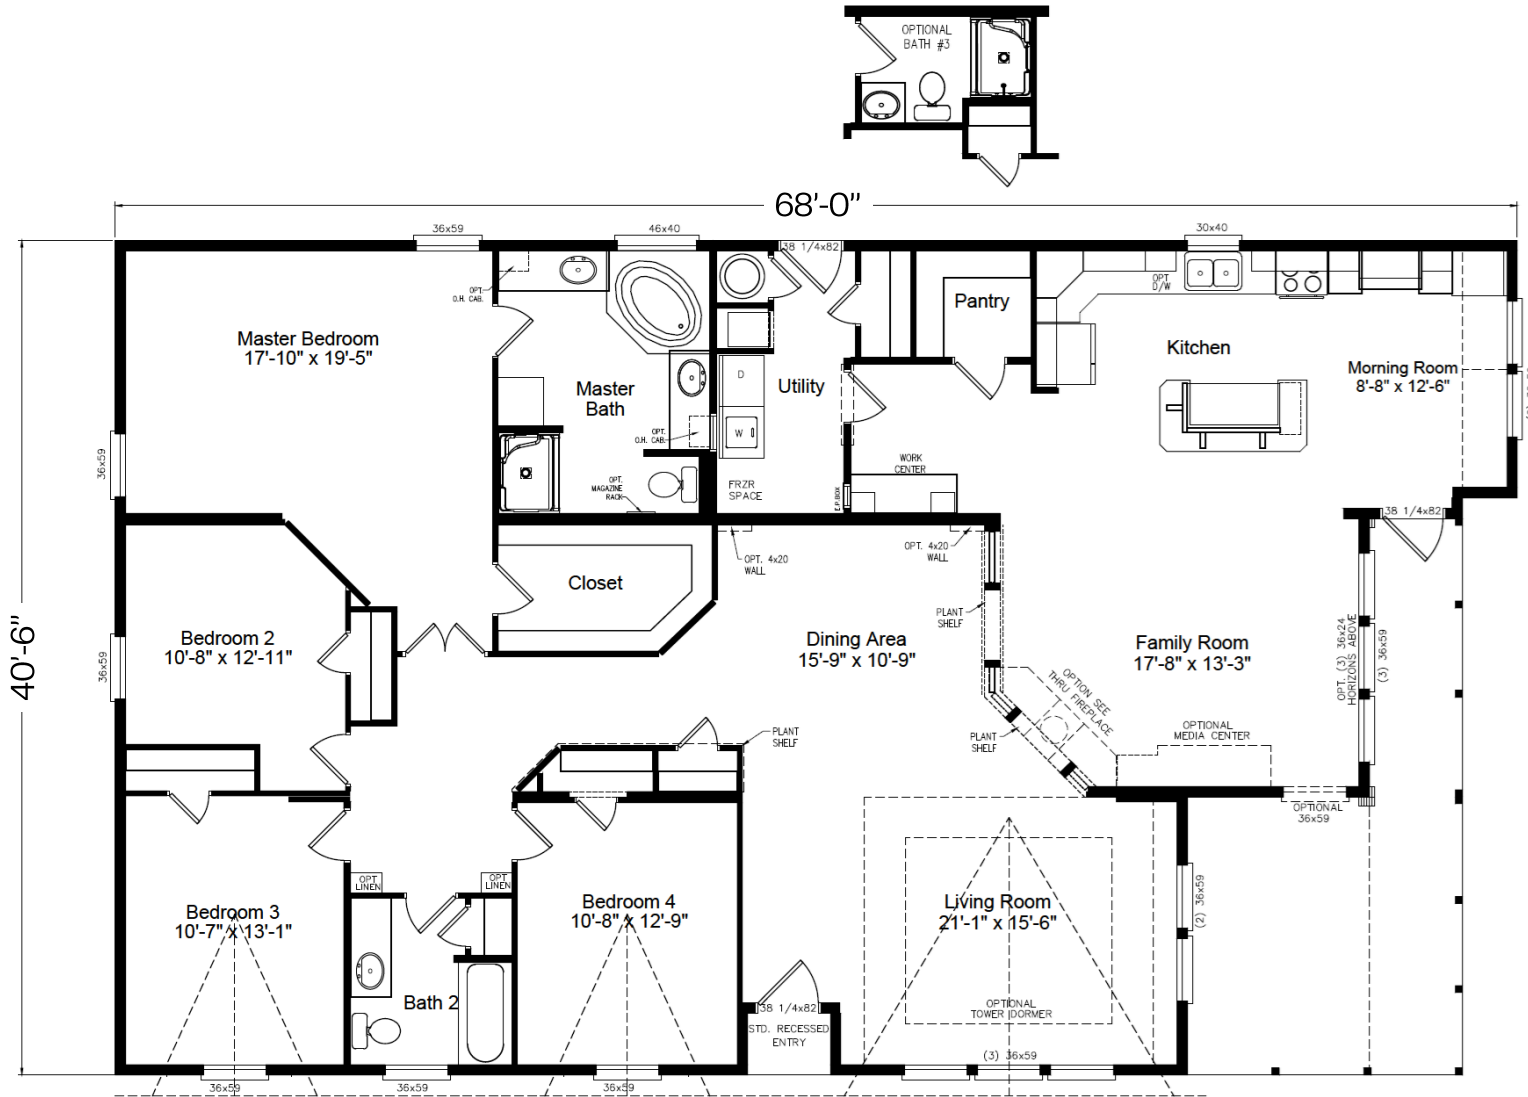

5000 Series – Mount Shasta

4 Bedroom | 2 Bathroom | 2,439 Sq.Ft. | 40'6" x 68'

Model 5G42684C 5G40654A-5V465A4

A CAVCO COMPANY

COPYRIGHT © 2023 BY PALM HARBOR HOMES, INC. All Rights Reserved

2,679 incl. porch

Rev.08112023