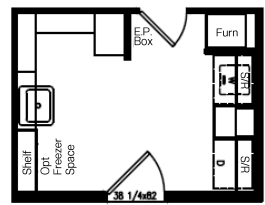

CARIS-SELL HOMES
 Your home is here.
Caris-SellHomes.com (509) 783-5667

5000 Series – Palazzo II

3 Bedroom | 3 Bathroom
 2,897 SqFt. | 40'6" x 70'8"

Model 5G42713P

Copyright to Palm Harbor Homes, Inc. Because Palm Harbor Homes has a continuous product updating and improvement process, prices, plans, dimensions features, materials, specifications and availability are subject to change without notice or obligation. Please refer to working drawings for actual dimensions. Renderings and floor plans are artist's depictions only and may vary from the completed home. Square footage calculations and room dimensions are approximate subject to industry standards. Some features shown are optional.