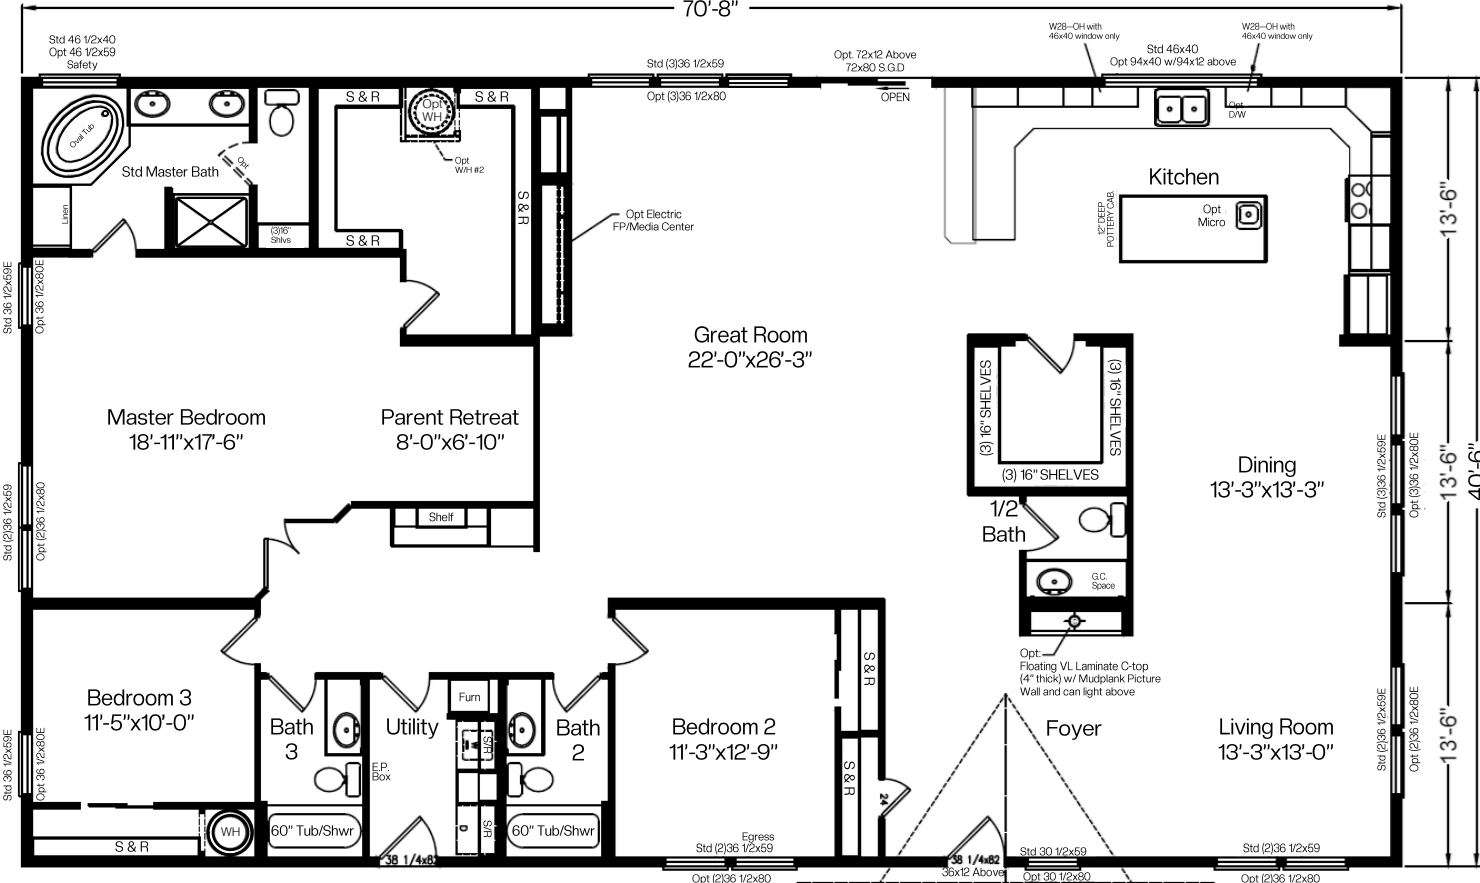

CARIS-SELL HOMES
 Your home is here.
Caris-SellHomes.com (509) 783-5667

5000 Series – Palazzo II

3 Bedroom | 3 Bathroom
 2,897 SqFt. | 40'6" x 70'8"

Model 5G42713P

Copyright to Palm Harbor Homes, Inc. Because Palm Harbor Homes has a continuous product updating and improvement process, prices, plans, dimensions features, materials, specifications and availability are subject to change without notice or obligation. Please refer to working drawings for actual dimensions. Renderings and floor plans are artist's depictions only and may vary from the completed home. Square footage calculations and room dimensions are approximate subject to industry standards. Some features shown are optional.