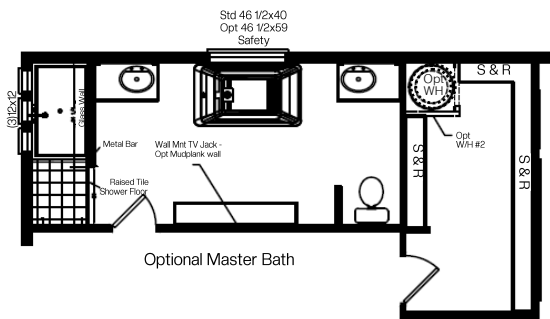

CARIS-SELL HOMES
 Your home is here.
Caris-SellHomes.com (509) 783-5667

5000 Series – Palazzo II

3 Bedroom | 3 Bathroom
 2,897 SqFt. | 40'6" x 70'8"

Model 5G42713P

Copyright to Palm Harbor Homes, Inc. Because Palm Harbor Homes has a continuous product updating and improvement process, prices, plans, dimensions features, materials, specifications and availability are subject to change without notice or obligation. Please refer to working drawings for actual dimensions. Renderings and floor plans are artist's depictions only and may vary from the completed home. Square footage calculations and room dimensions are approximate subject to industry standards. Some features shown are optional.