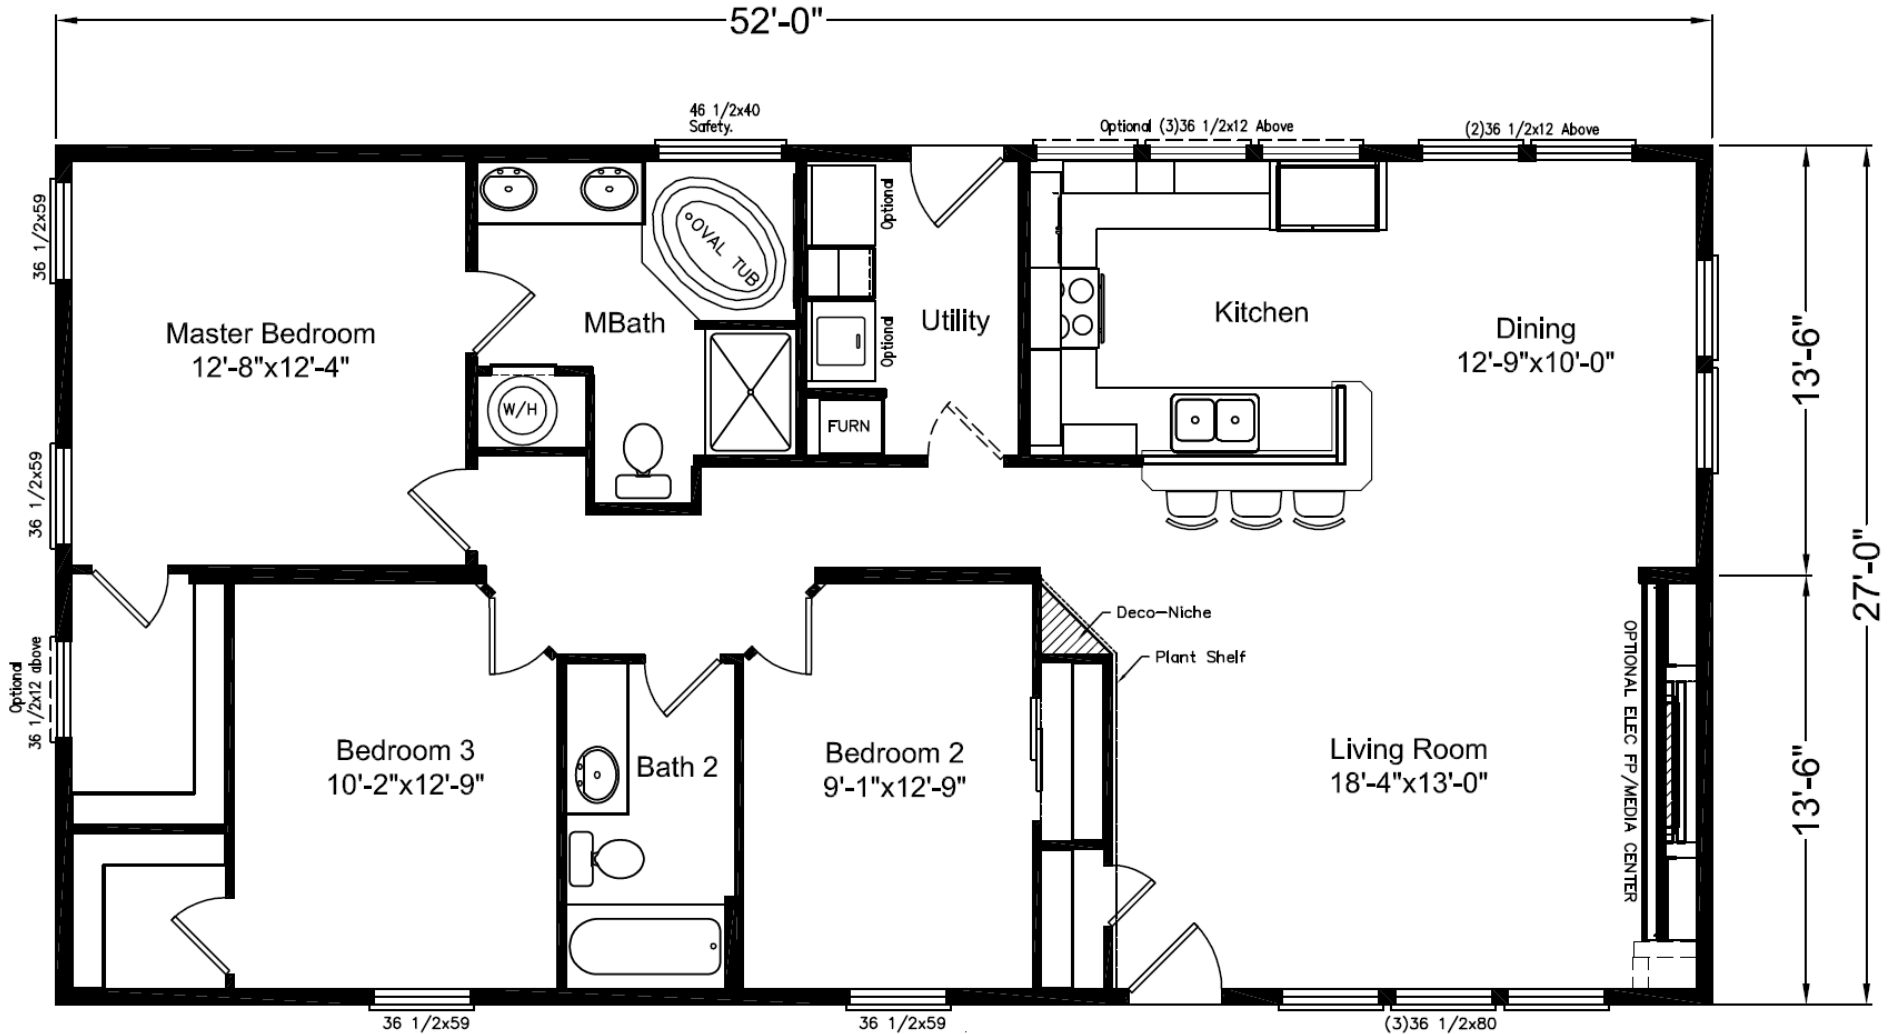

American Dream – Lakeport

3 Bedroom | 2 Bathroom | 1,404 Sq.Ft. | 27' x 52'

Model AD28523L

A CAVCO COMPANY

COPYRIGHT © 2018 BY PALM HARBOR HOMES, INC. All Rights Reserved

Revised: