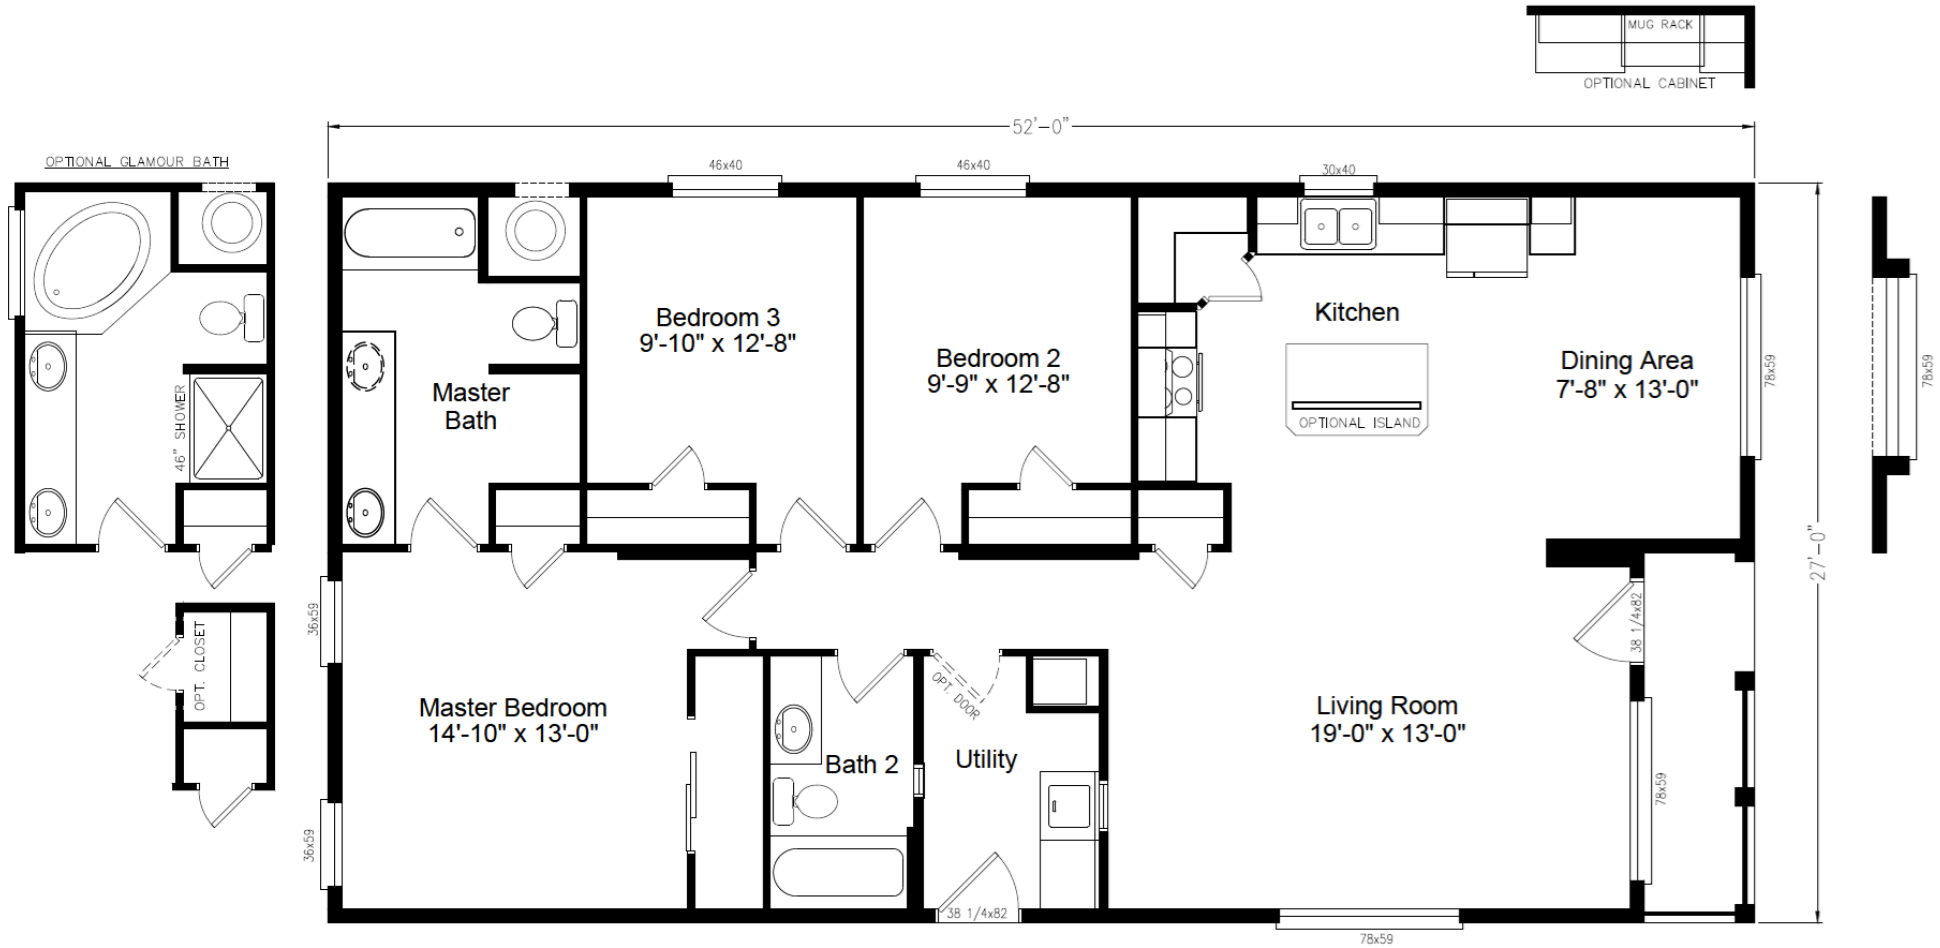

400 Series – Frontier

3 Bedroom | 2 Bathroom | 1,365 Sq.Ft. | 27' x 52'

Model 4G28523A Plan 4P4S100

A CAVCO COMPANY

COPYRIGHT © 2023 BY PALM HARBOR HOMES, INC. All Rights Reserved

304:230814/05mw