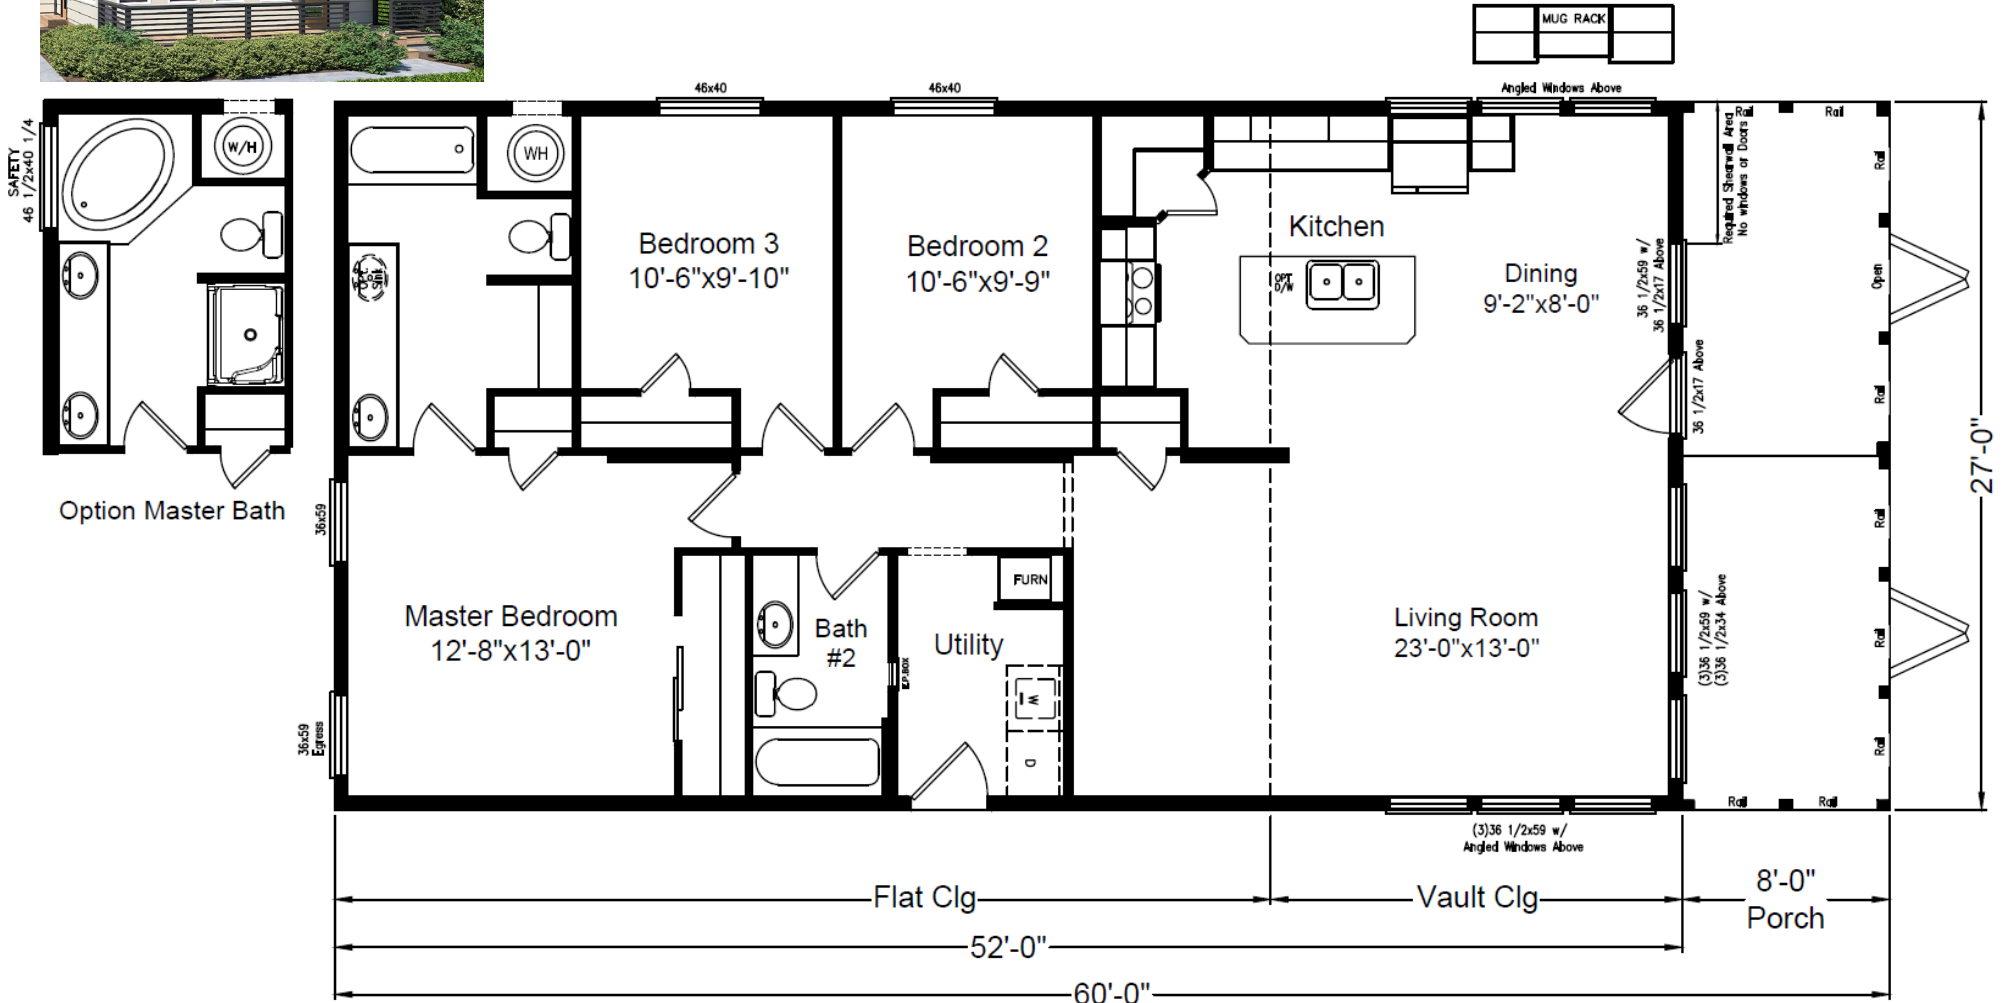

Model 4G28523A Plan Serenity Frontier

A **CAVCO** COMPANY

COPYRIGHT © 2023 BY PALM HARBOR HOMES, INC. All Rights Reserved

304:230814/05mw