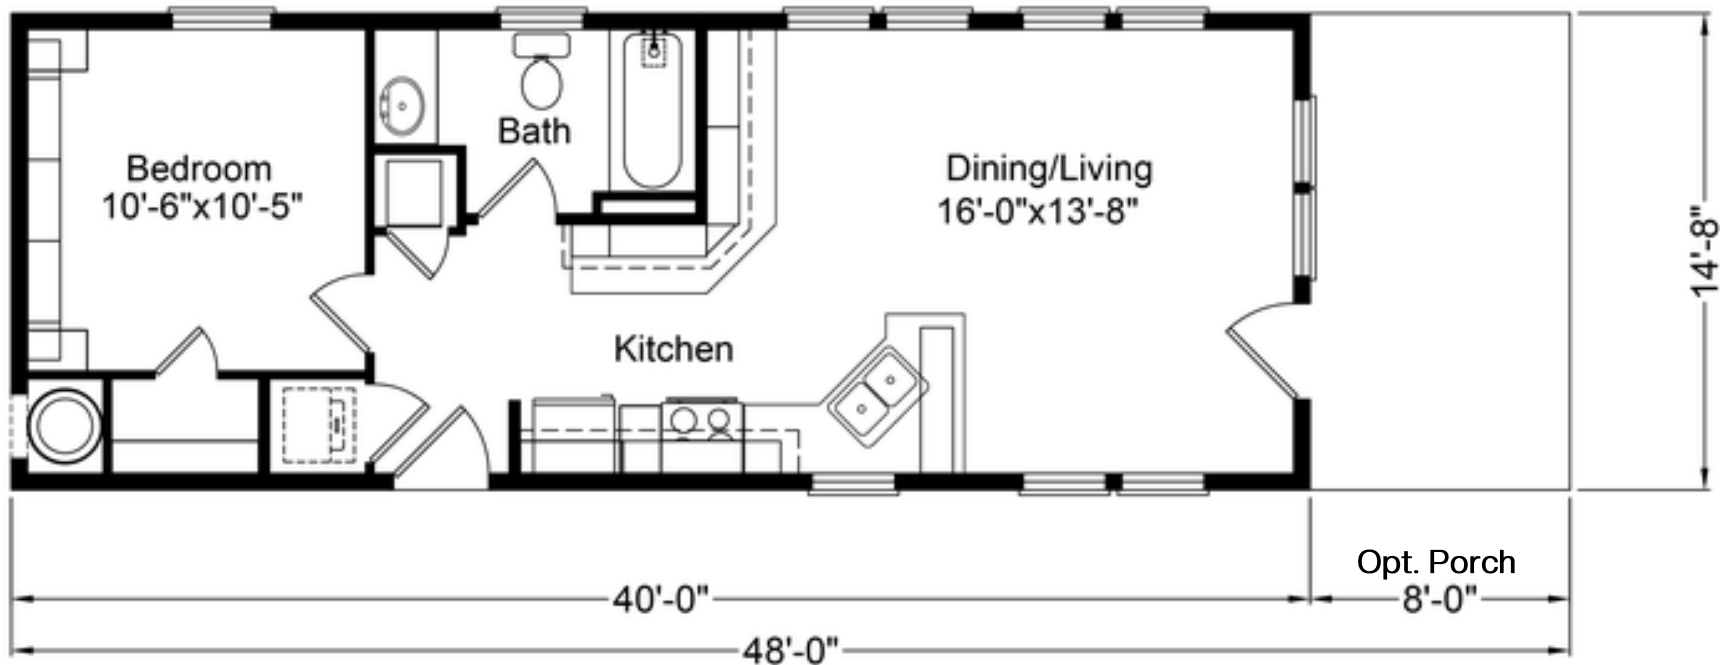

Paradise I

1 Bedroom | 1 Bathroom | 586 Sq.Ft. | 14'8" x 40'

Model 15401A Shown with Optional Porch

A CAVCO COMPANY

COPYRIGHT © 2021 BY PALM HARBOR HOMES, INC. All Rights Reserved

*Although we work to ensure pricing online is correct as possible, prices may change at any time and without notice or obligation. Please contact us for the most current price. Pricing may not include taxes, site preparation costs beyond the services listed or delivery outside of the certain delivery area. Nothing contained herein or on the Web Site constitutes an offer to sell any product or service, and no binding obligations will arise until you and your retail model center have executed final sales documents. Not responsible for typos.

304:230902/05mw