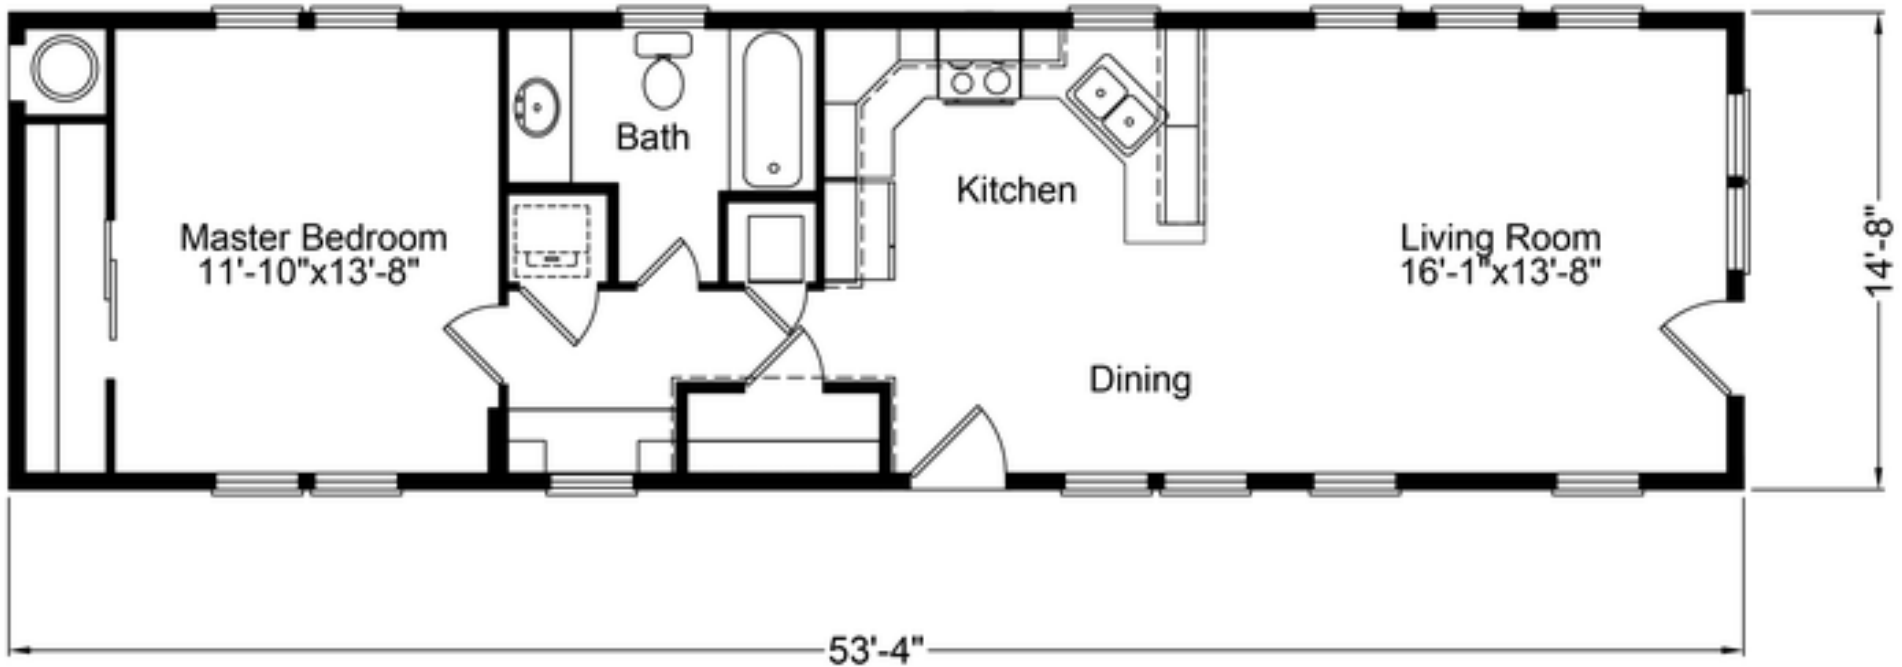

Paradise II

1 Bedroom | 1 Bathroom | 782 Sq.Ft. | 14'8" x 53'4"

Model 15541A

A **cavco** COMPANY

COPYRIGHT © 2021 BY PALM HARBOR HOMES, INC. All Rights Reserved

304:230902/05mw