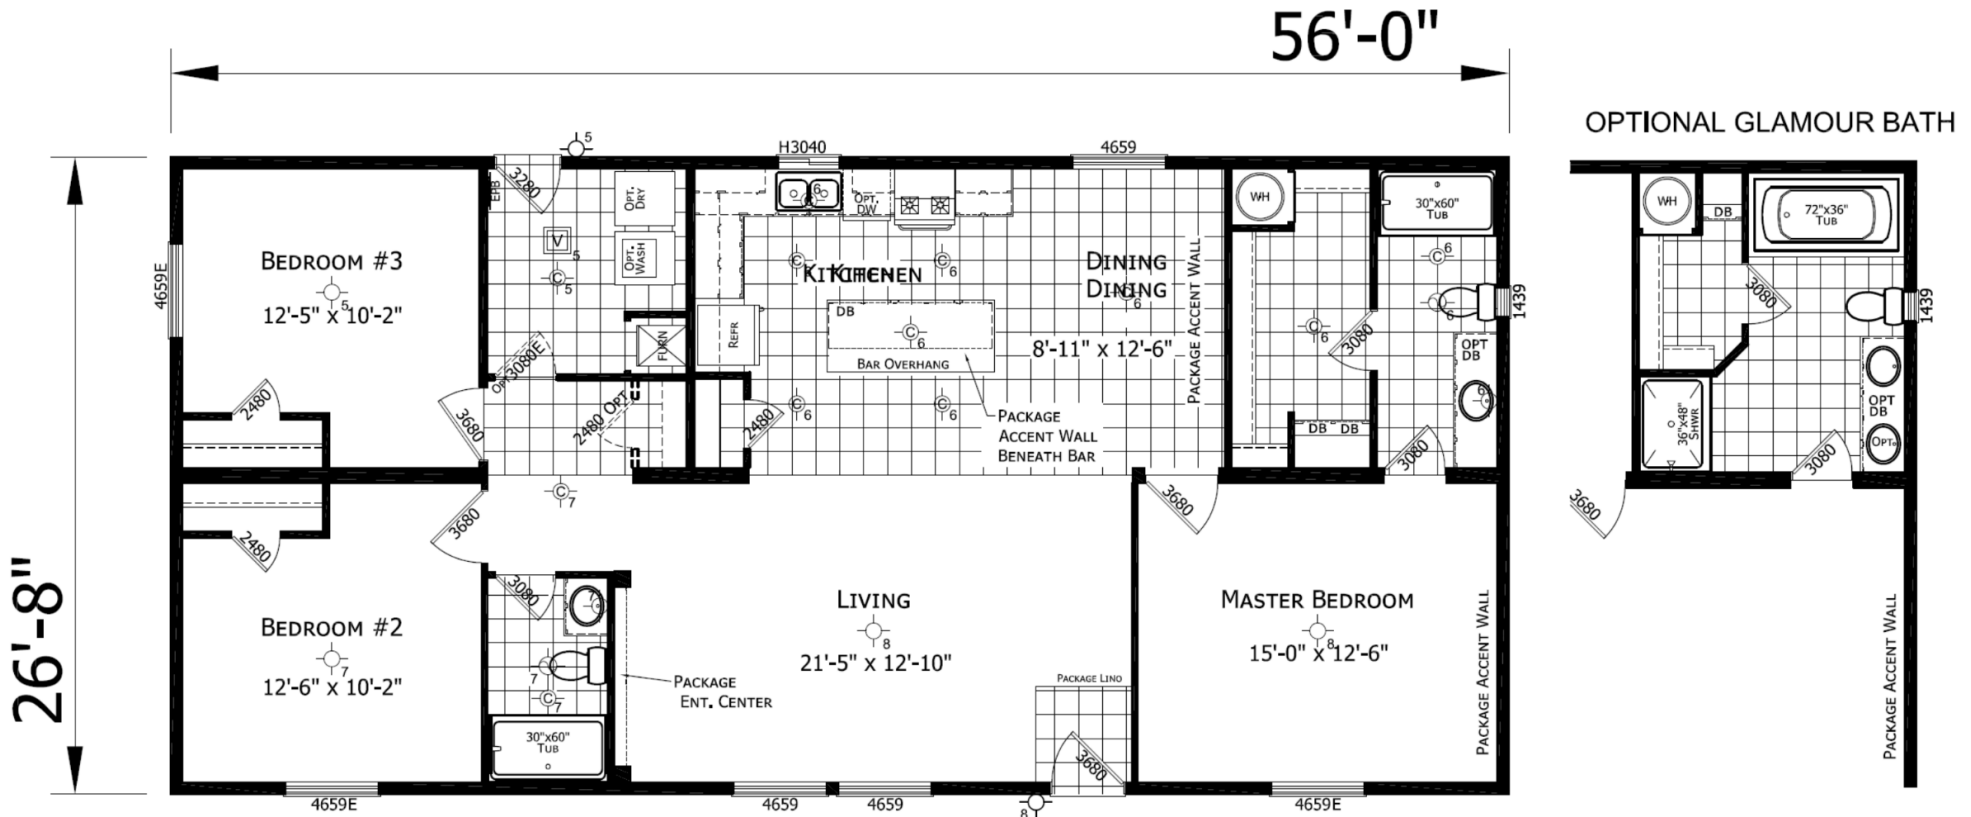

# DreamWorks Series – DW-4563B

3 Bedroom | 2 Bathroom | 1,494 Sq.Ft. | 26'8" x 56'

## Model DW4563B

Copyright to CHAMPION. Because CHAMPION has a continuous product updating and improvement process, prices, plans, dimensions features, materials, specifications and availability are subject to change without notice or obligation. Please refer to working drawings for actual dimensions. Renderings and floor plans are artist's depictions only and may vary from the completed home. Square footage calculations and room dimensions are approximate subject to industry standards. Some features shown are optional.