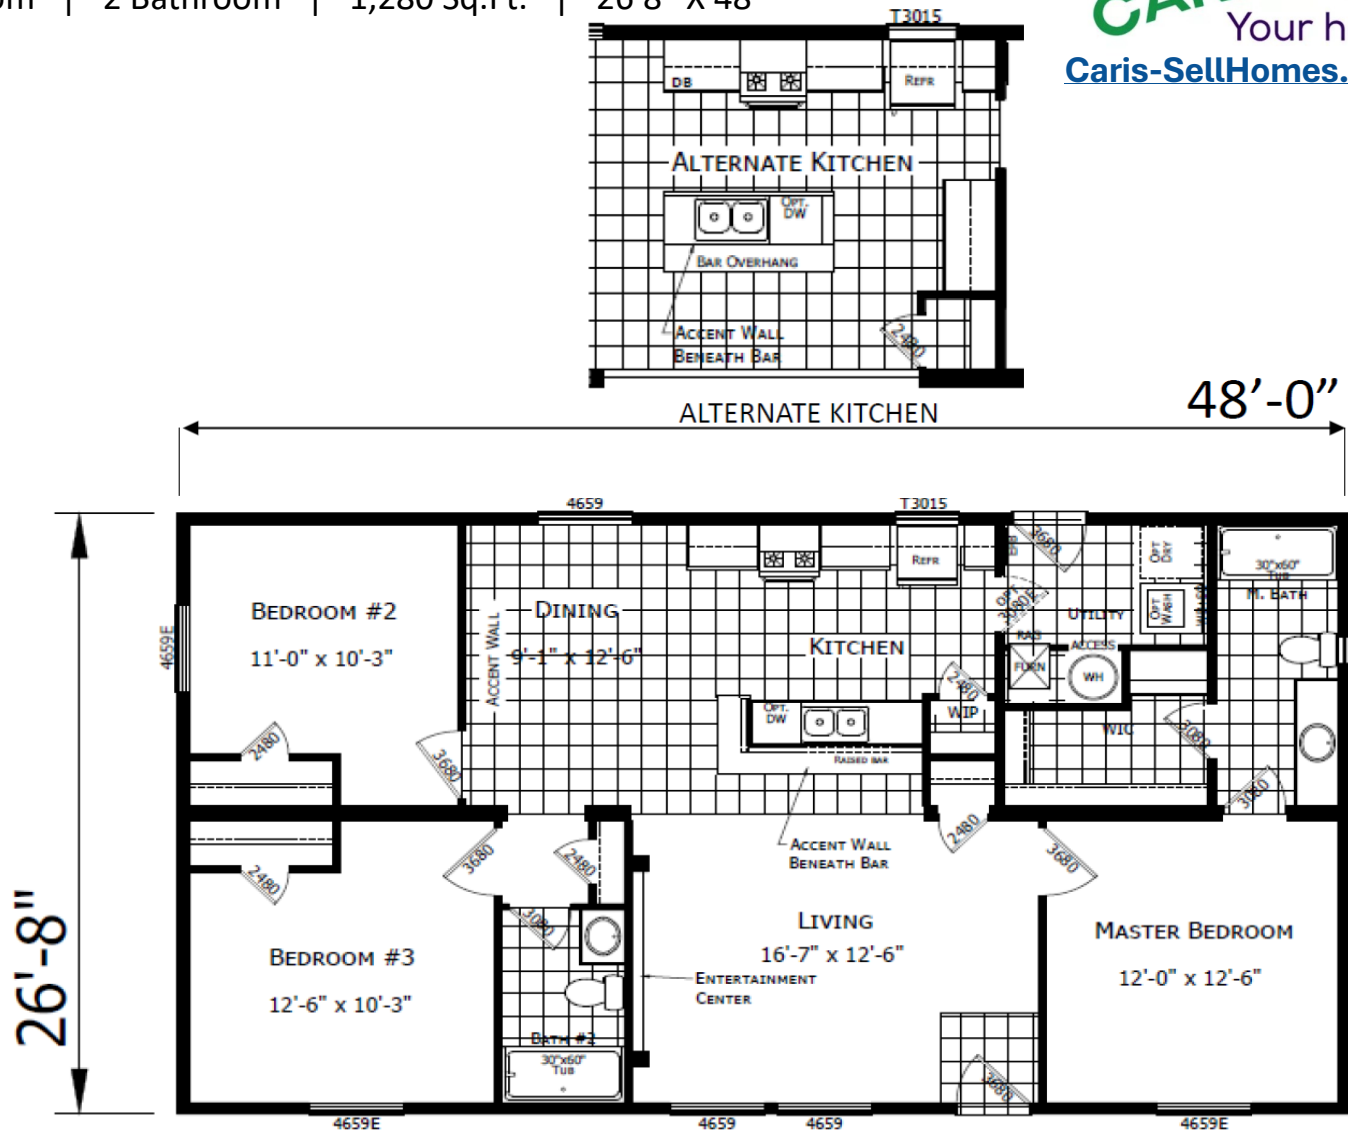

DreamWorks Series – DW-4483B

3 Bedroom | 2 Bathroom | 1,280 Sq.Ft. | 26'8" X 48'

Model DW4483B

Copyright to CHAMPION. Because CHAMPION has a continuous product updating and improvement process, prices, plans, dimensions features, materials, specifications and availability are subject to change without notice or obligation. Please refer to working drawings for actual dimensions. Renderings and floor plans are artist's depictions only and may vary from the completed home. Square footage calculations and room dimensions are approximate subject to industry standards. Some features shown are optional.