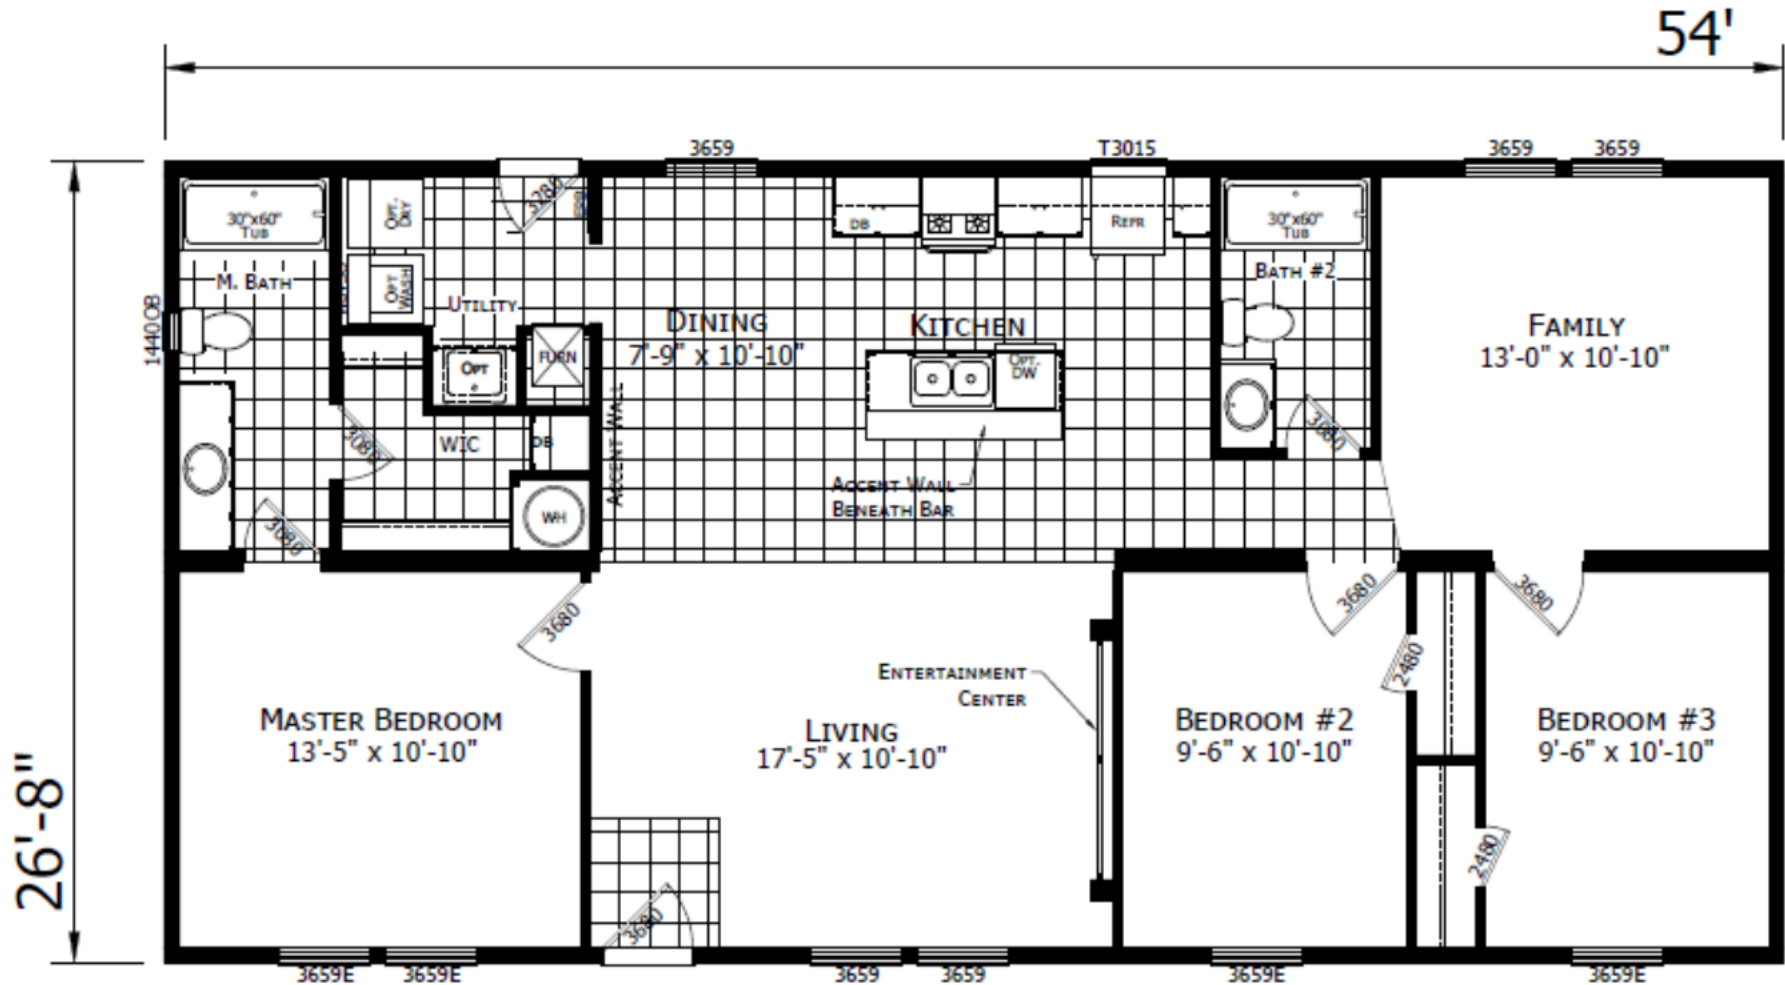

DreamWorks Series – DW-4543B

3 Bedroom | 2 Bathroom | 1,440 Sq.Ft. | 26'8" x 54'

Model CHDW2854H32001

Copyright to CHAMPION. Because CHAMPION has a continuous product updating and improvement process, prices, plans, dimensions features, materials, specifications and availability are subject to change without notice or obligation. Please refer to working drawings for actual dimensions. Renderings and floor plans are artist's depictions only and may vary from the completed home. Square footage calculations and room dimensions are approximate subject to industry standards. Some features shown are optional.