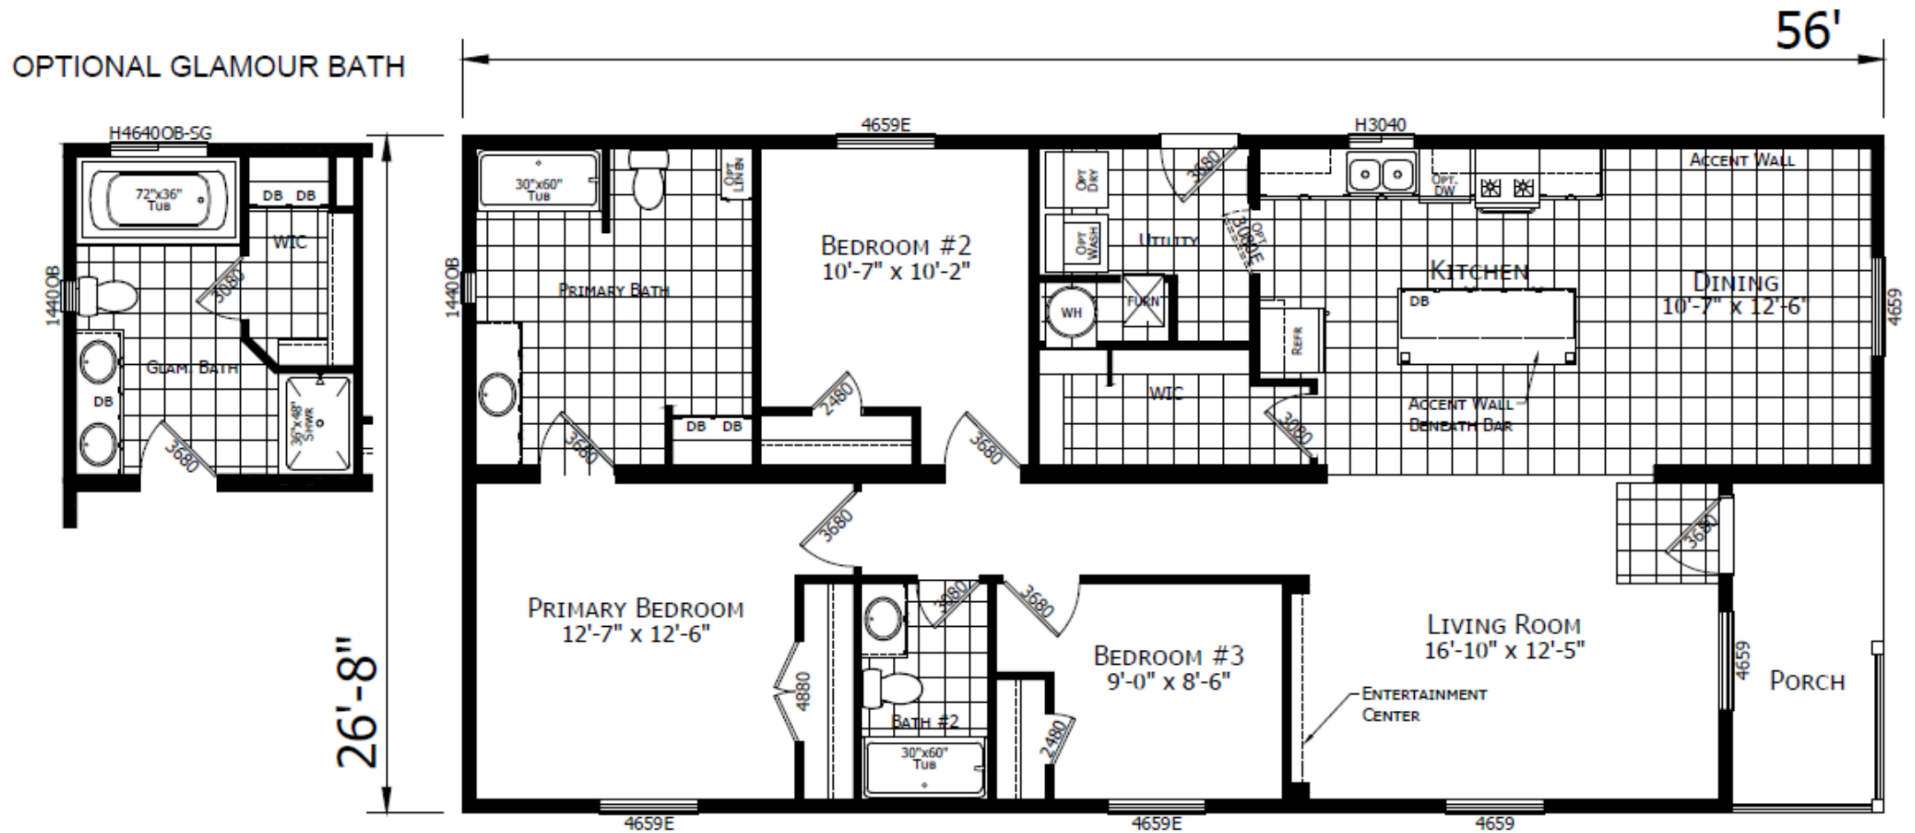

DreamWorks Series – DW-4563D

3 Bedroom | 2 Bathroom | 1,493 Sq.Ft. | 26'8" x 56'

Model DW4563D

Copyright to CHAMPION. Because CHAMPION has a continuous product updating and improvement process, prices, plans, dimensions features, materials, specifications and availability are subject to change without notice or obligation. Please refer to working drawings for actual dimensions. Renderings and floor plans are artist's depictions only and may vary from the completed home. Square footage calculations and room dimensions are approximate subject to industry standards. Some features shown are optional.