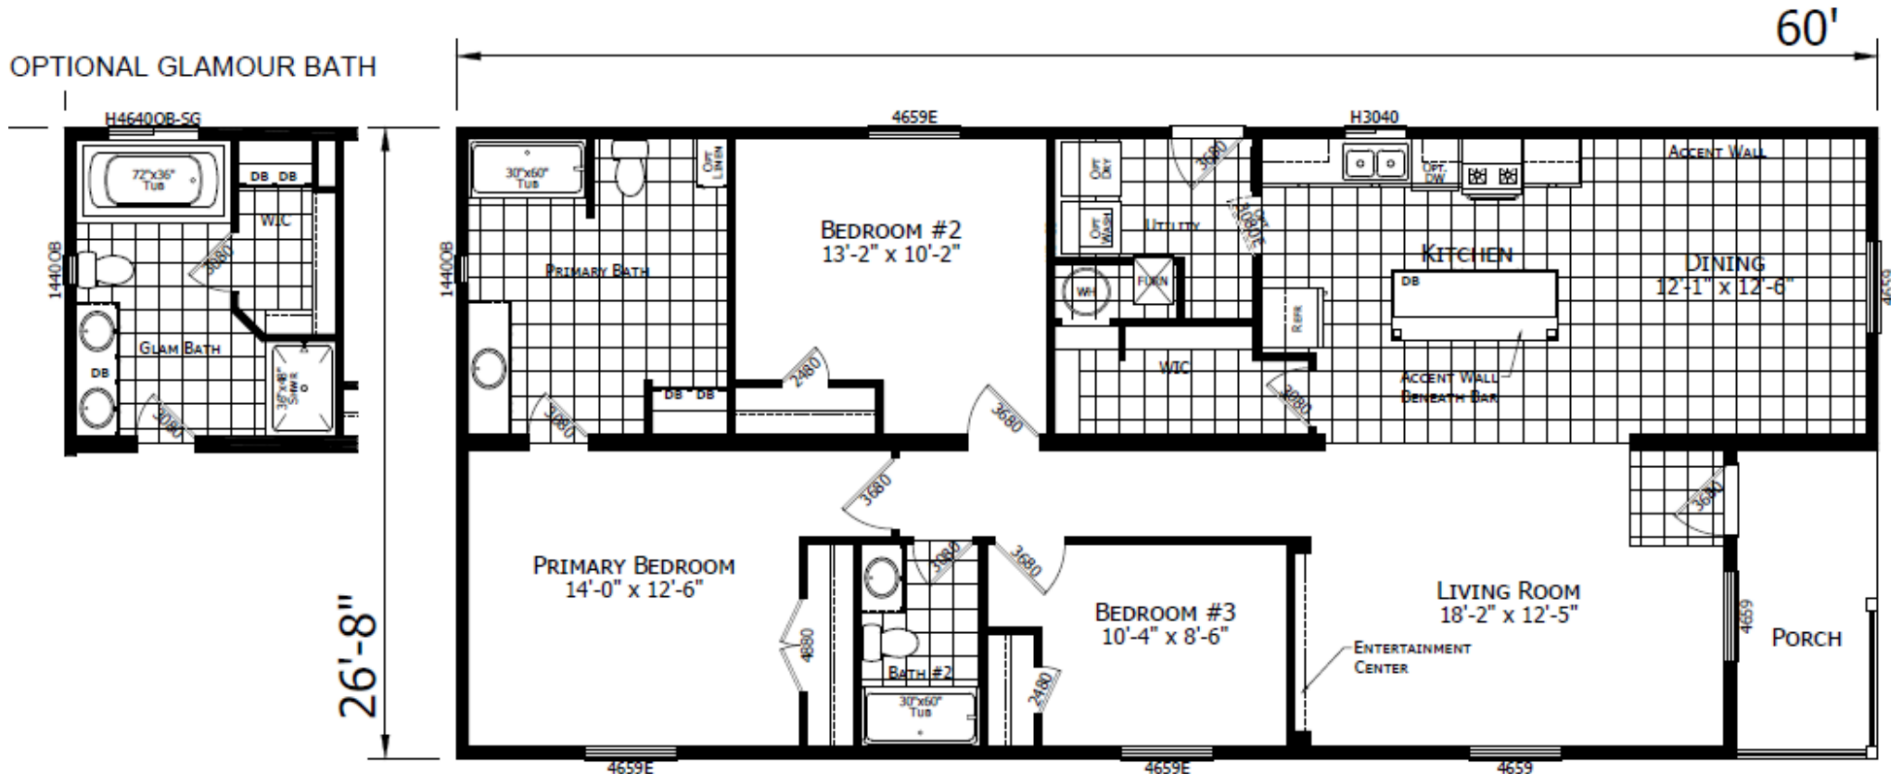

DreamWorks Series – DW-4603D

3 Bedroom | 2 Bathroom | 1,600 Sq.Ft. | 26'8" x 60'

Model DW4603D

Copyright to CHAMPION. Because CHAMPION has a continuous product updating and improvement process, prices, plans, dimensions features, materials, specifications and availability are subject to change without notice or obligation. Please refer to working drawings for actual dimensions. Renderings and floor plans are artist's depictions only and may vary from the completed home. Square footage calculations and room dimensions are approximate subject to industry standards. Some features shown are optional.