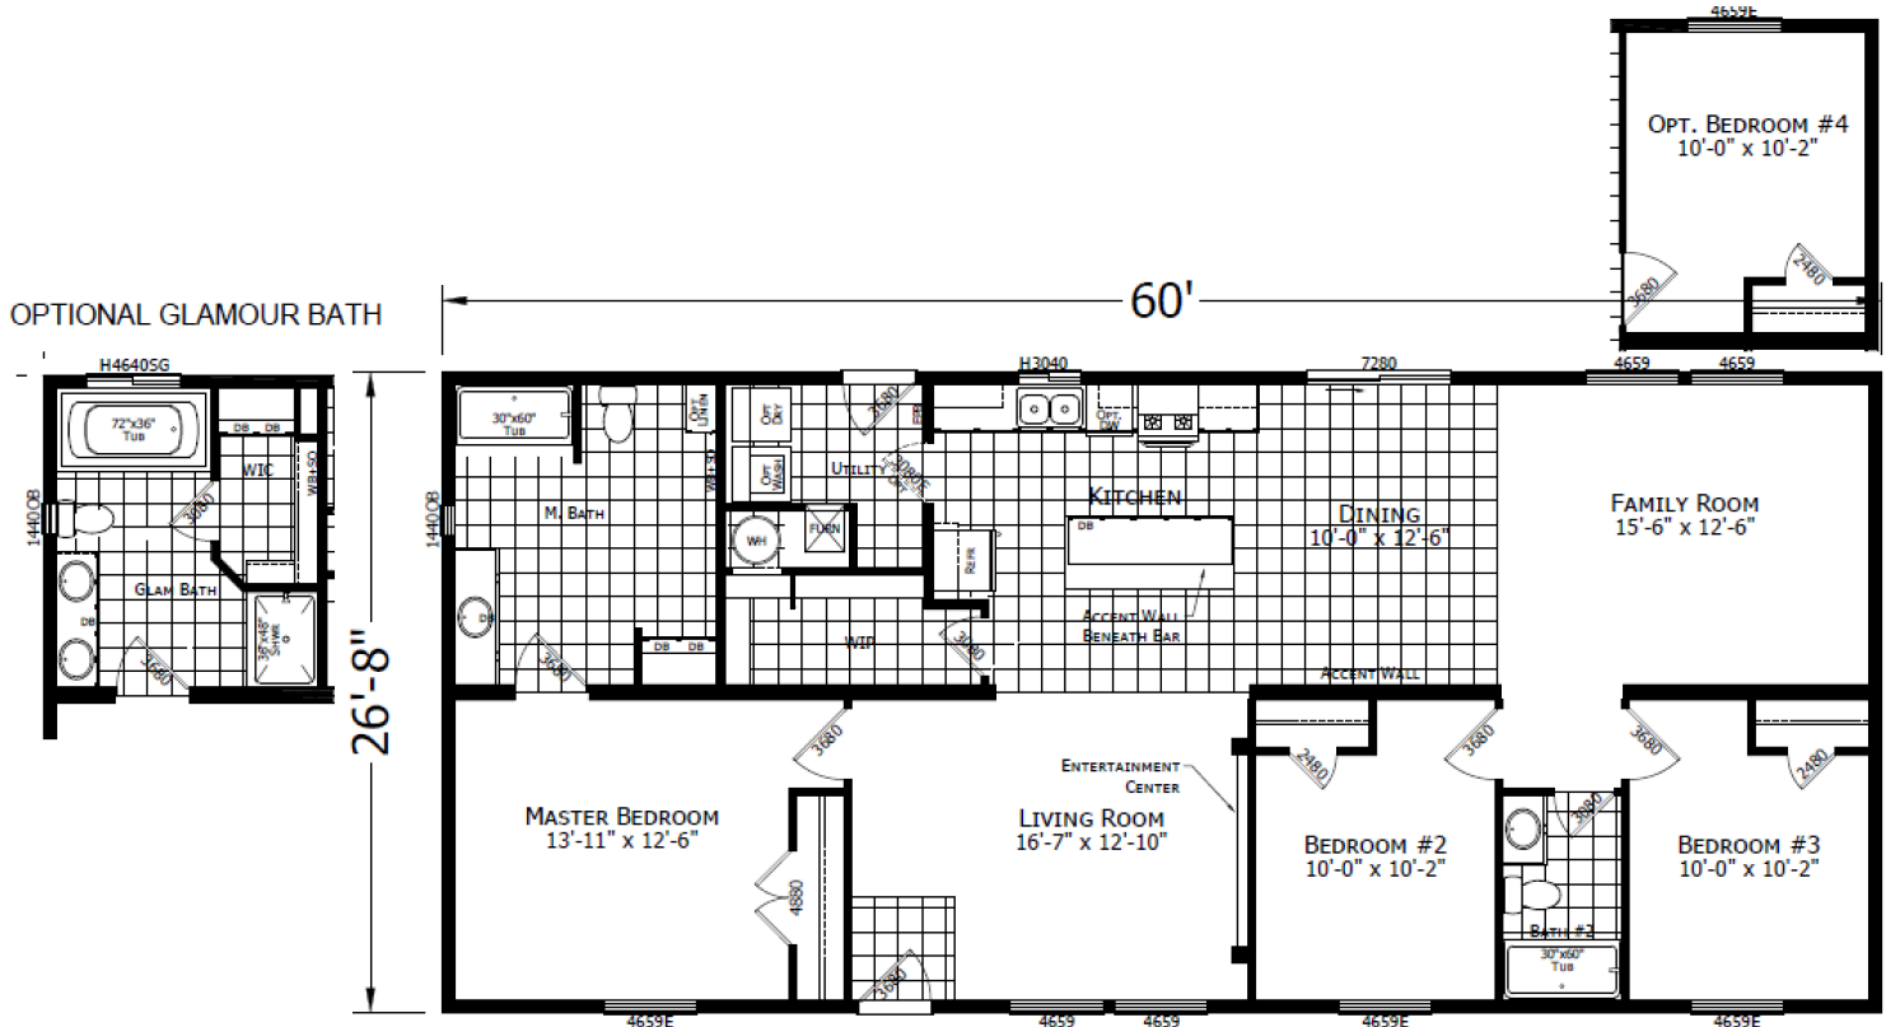

DreamWorks Series – DW-4603F

3 Bedroom | 2 Bathroom | 1,600 Sq.Ft. | 26'8" X 60'

Model DW4603F

Copyright to CHAMPION. Because CHAMPION has a continuous product updating and improvement process, prices, plans, dimensions features, materials, specifications and availability are subject to change without notice or obligation. Please refer to working drawings for actual dimensions. Renderings and floor plans are artist's depictions only and may vary from the completed home. Square footage calculations and room dimensions are approximate subject to industry standards. Some features shown are optional.