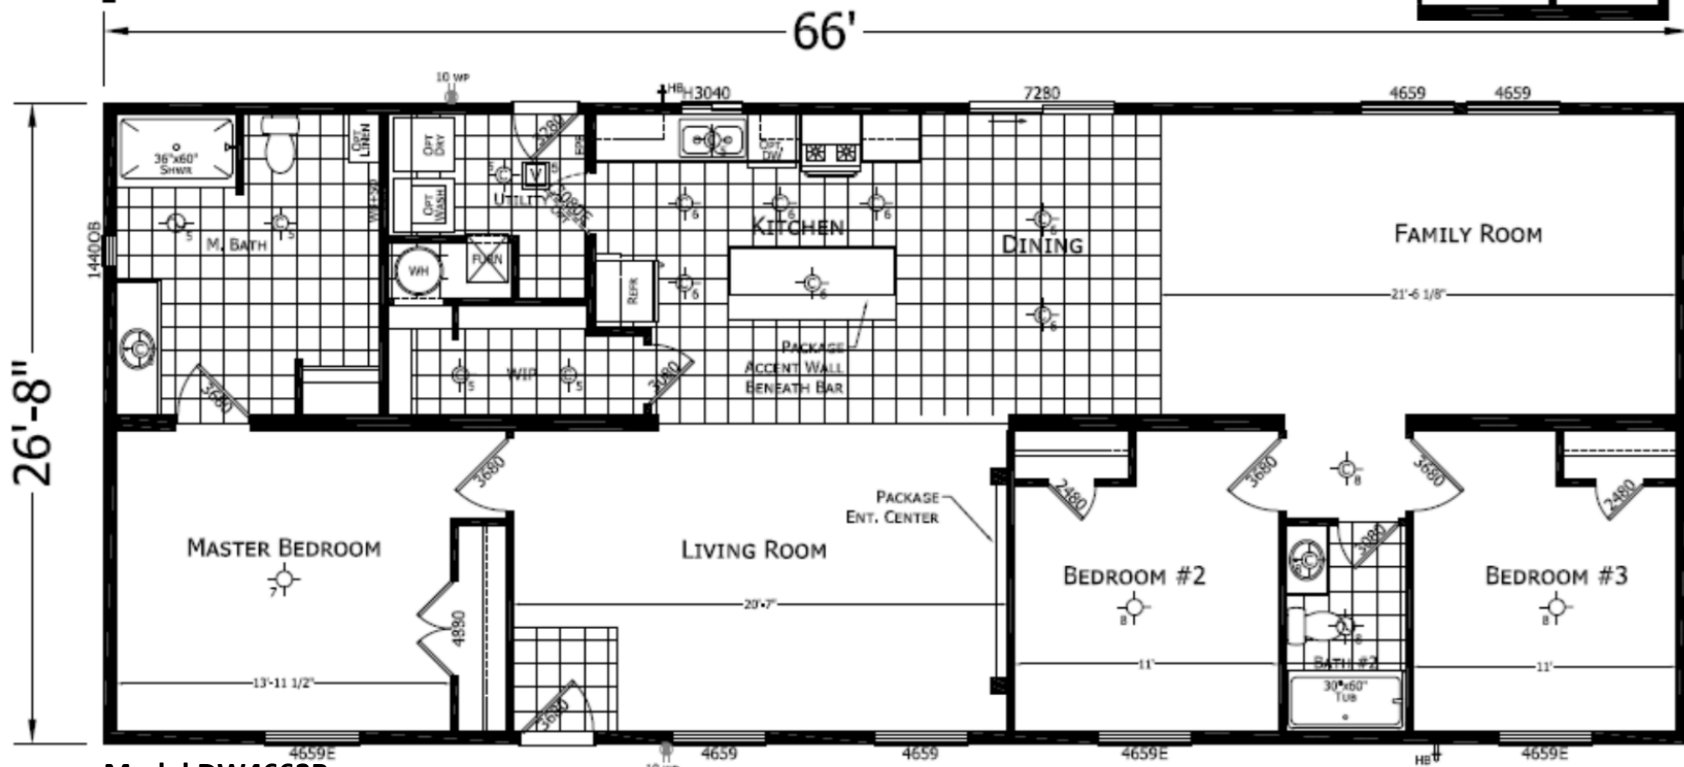

DreamWorks Series – DW-4663B

3 Bedroom | 2 Bathroom | 1,760 Sq.Ft. | 26'8" x 66'

Optional
Glamour
Bath

Optional
Fourth
Bedroom

Model DW4663B

*Although we work to ensure pricing online is correct as possible, prices may change at any time and without notice or obligation. Please contact us for the most current price. Pricing may not include taxes, site preparation costs beyond the services listed or delivery outside of the certain delivery area. Nothing contained herein or on the Web Site constitutes an offer to sell any product or service, and no binding obligations will arise until you and your retail model center have executed final sales documents. Not responsible for typos.

Copyright to CHAMPION. Because CHAMPION has a continuous product updating and improvement process, prices, plans, dimensions features, materials, specifications and availability are subject to change without notice or obligation. Please refer to working drawings for actual dimensions. Renderings and floor plans are artist's depictions only and may vary from the completed home. Square footage calculations and room dimensions are approximate subject to industry standards. Some features shown are optional.