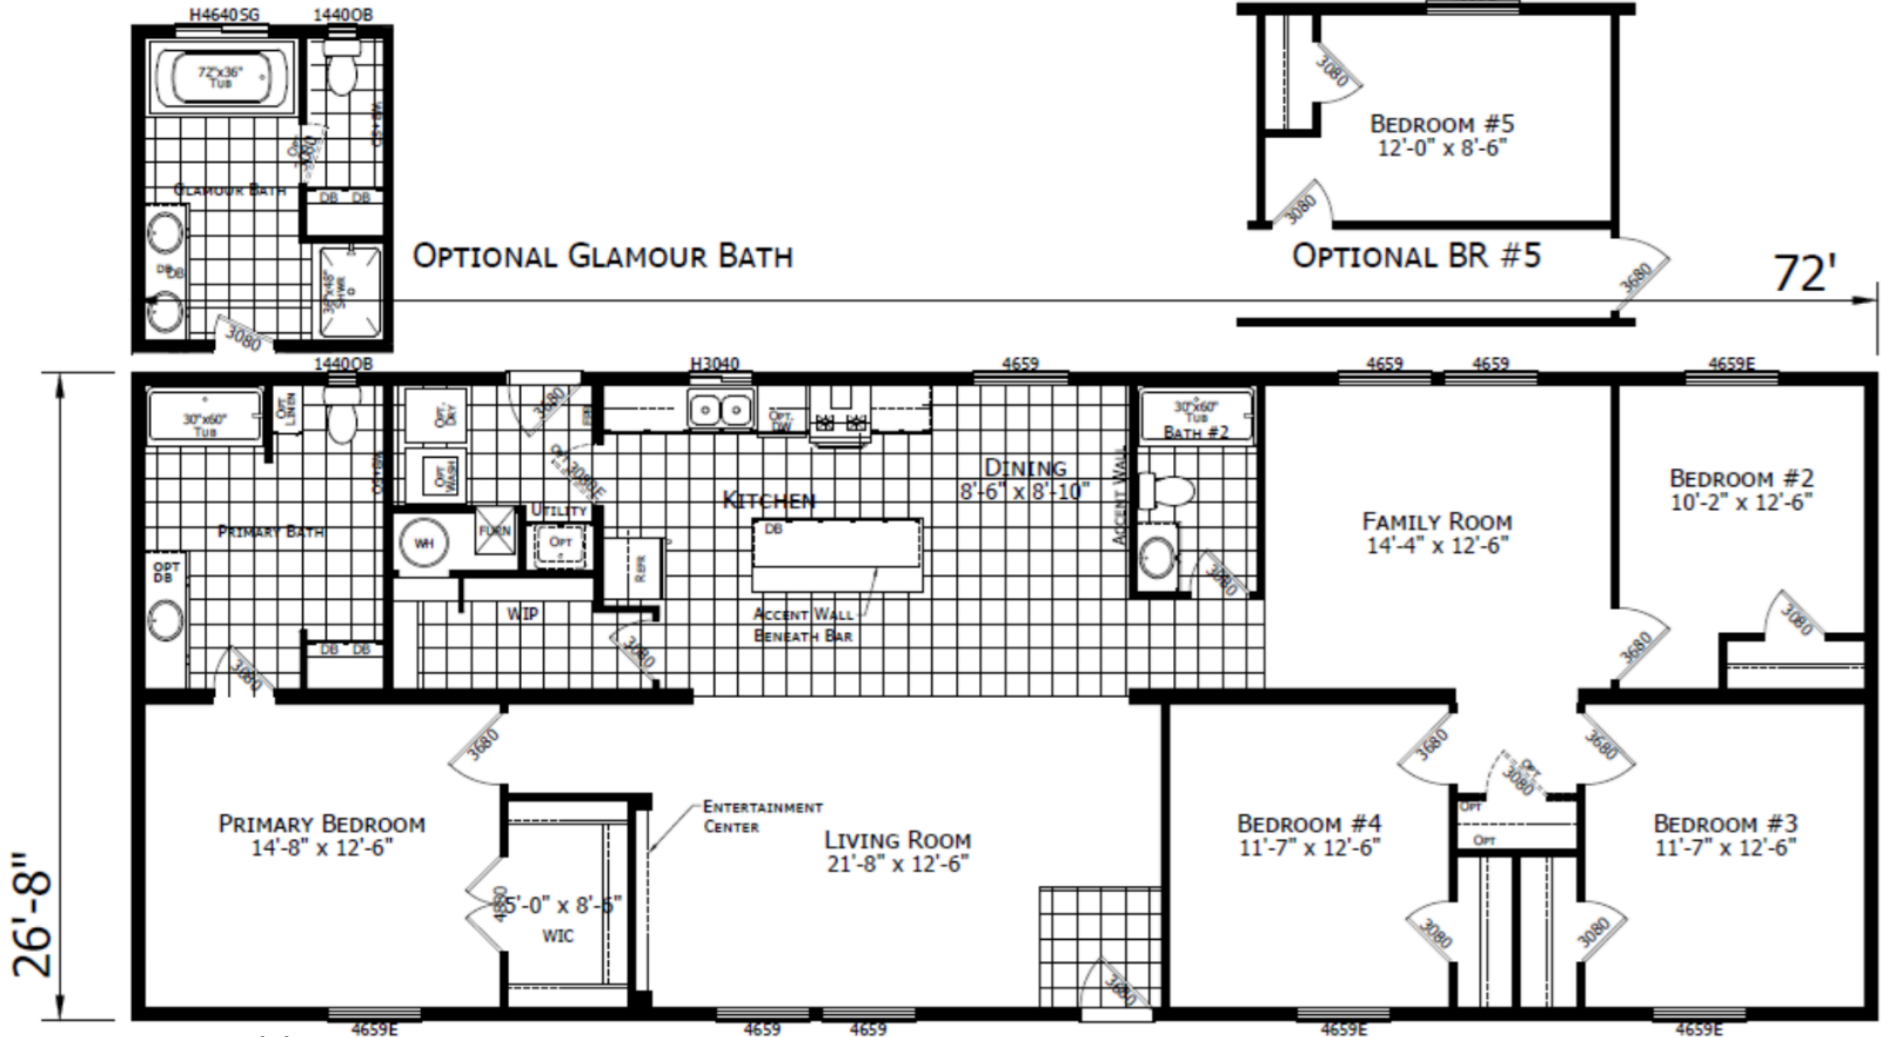

# DreamWorks Series – DW-4724B

4 Bedroom | 2 Bathroom | 1,920 Sq.Ft. | 26'8" x 72'

Model CHDW2872H-42001

Copyright to CHAMPION. Because CHAMPION has a continuous product updating and improvement process, prices, plans, dimensions features, materials, specifications and availability are subject to change without notice or obligation. Please refer to working drawings for actual dimensions. Renderings and floor plans are artist's depictions only and may vary from the completed home. Square footage calculations and room dimensions are approximate subject to industry standards. Some features shown are optional.