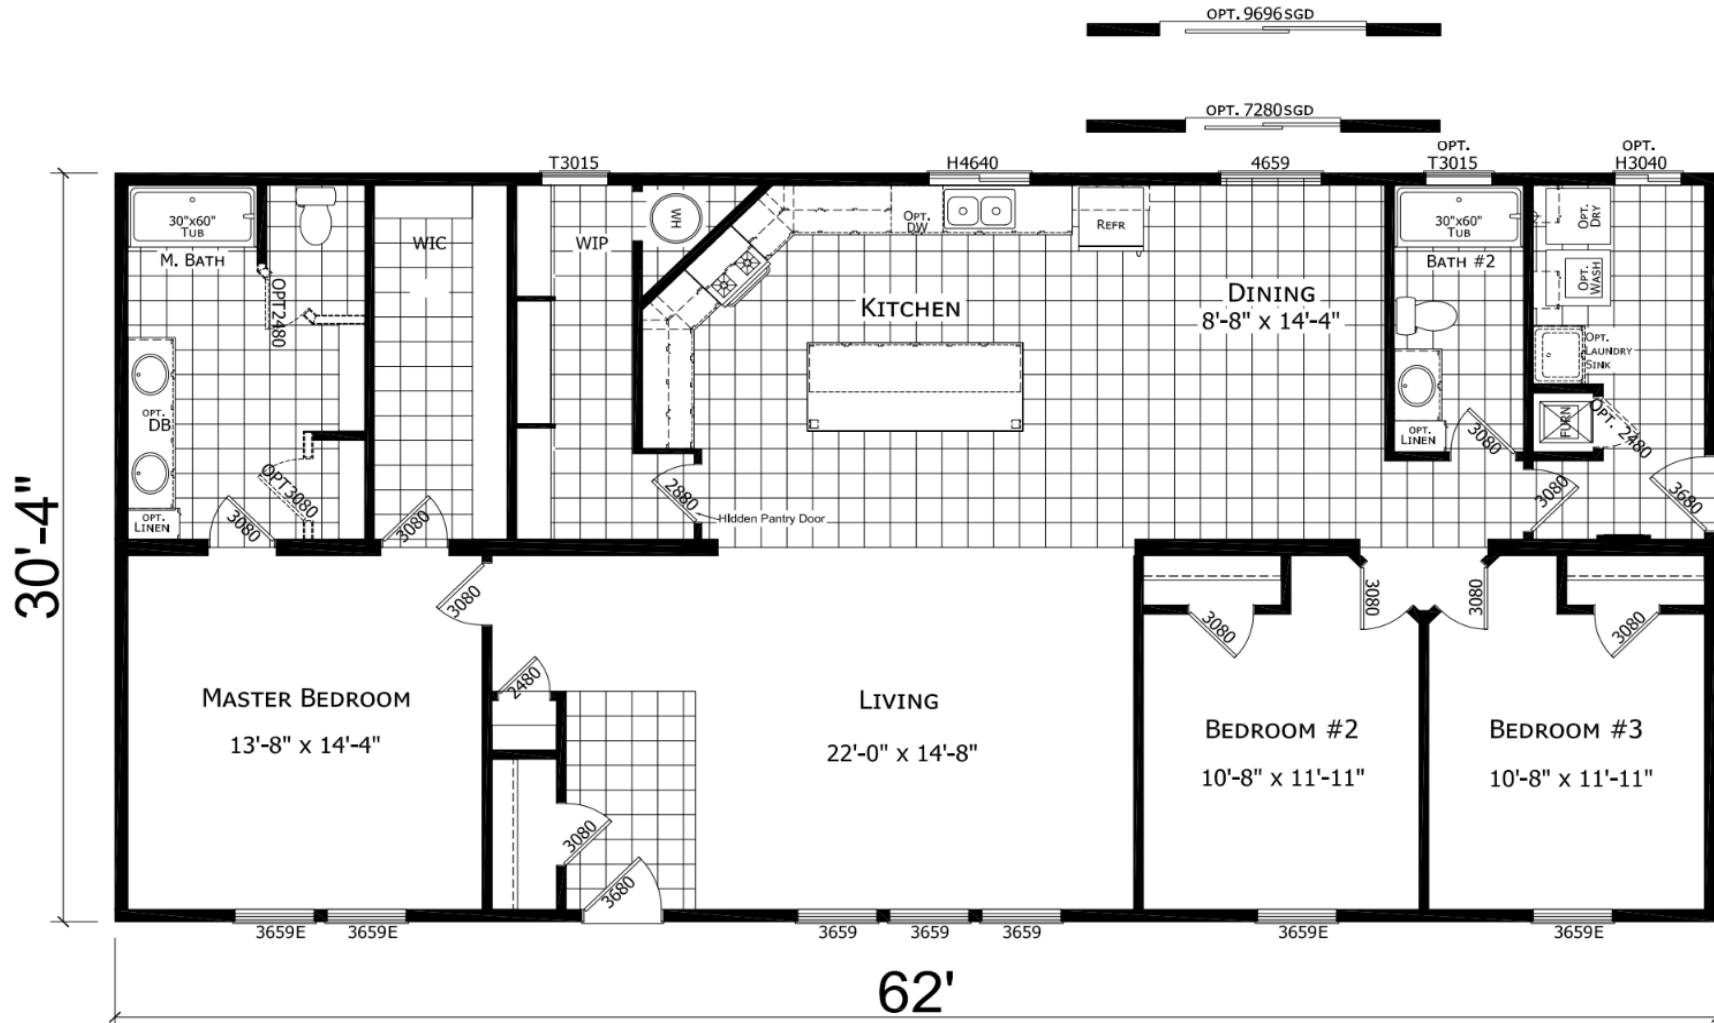

Hidden Valley Series – HV-6623M

3 Bedroom | 2 Bathroom | 1,881 Sq.Ft. | 30'4" x 62'

Model 17HV6623M

Copyright to CHAMPION. Because CHAMPION has a continuous product updating and improvement process, prices, plans, dimensions features, materials, specifications and availability are subject to change without notice or obligation. Please refer to working drawings for actual dimensions. Renderings and floor plans are artist's depictions only and may vary from the completed home. Square footage calculations and room dimensions are approximate subject to industry standards. Some features shown are optional.