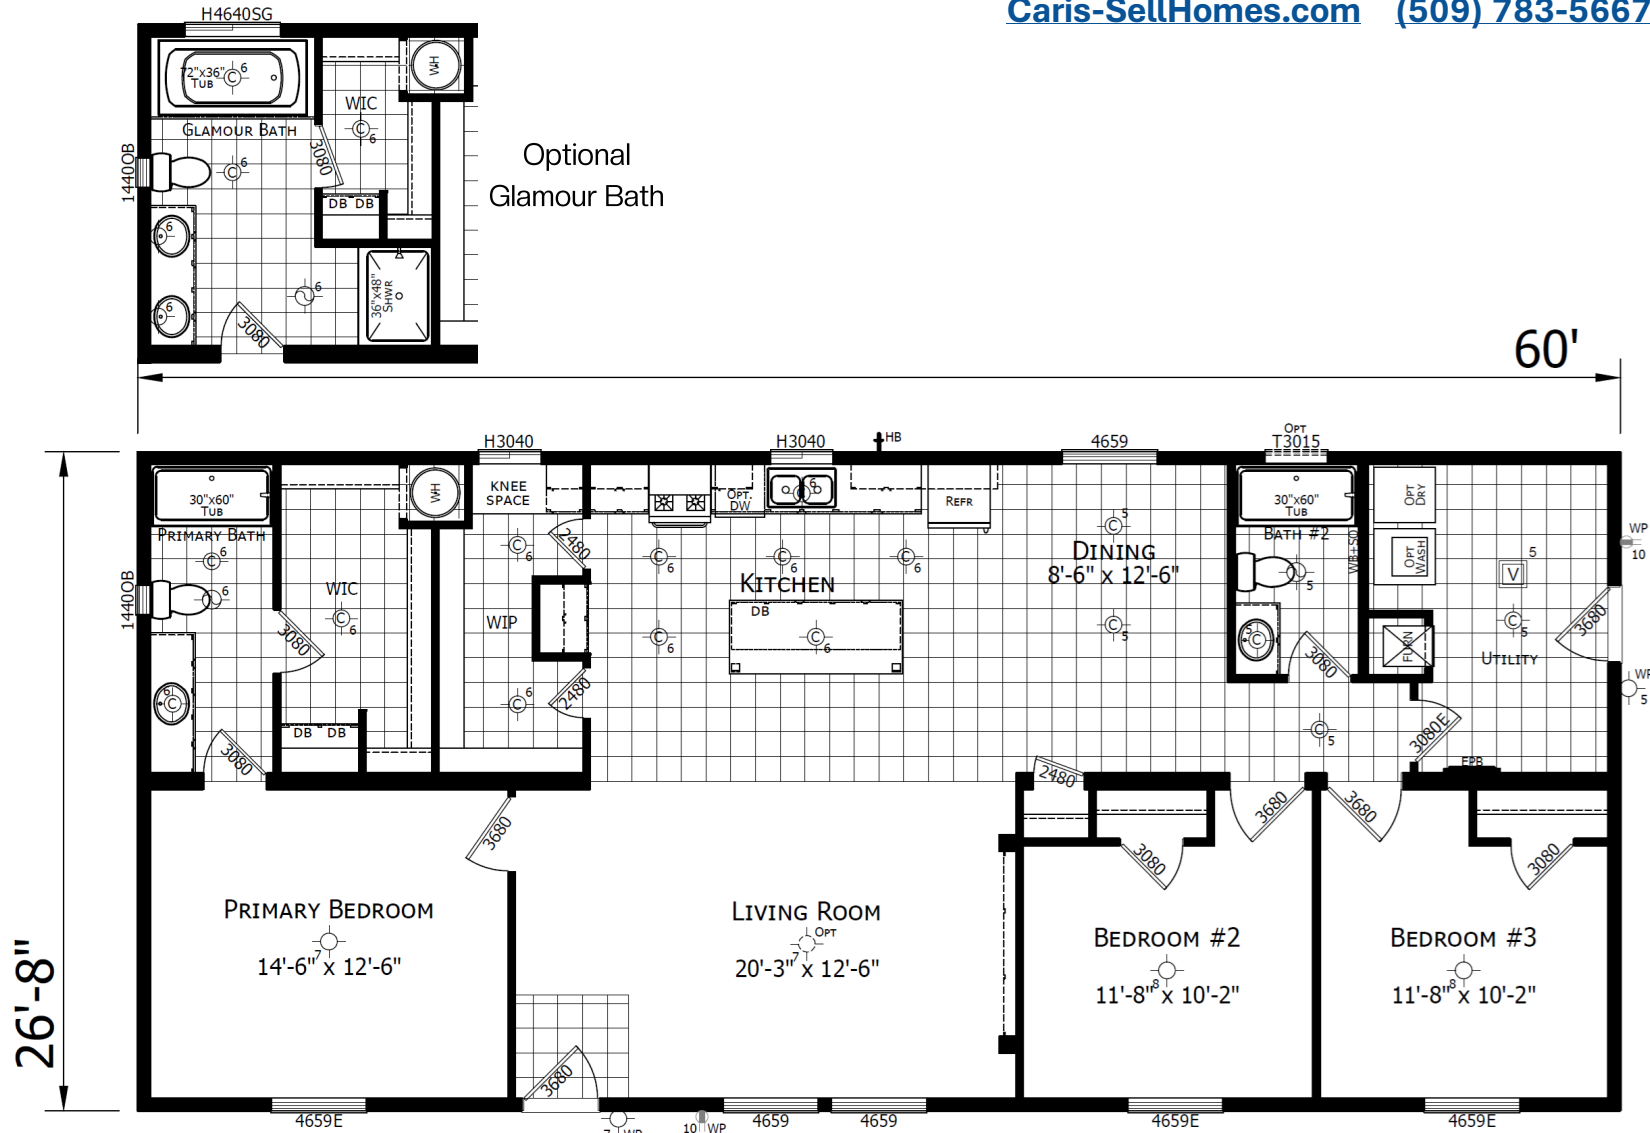

DreamWorks Series – DW-4603B

3 Bedroom | 2 Bathroom | 1,600 Sq.Ft. | 26'8" x 60'

Model DW4603B