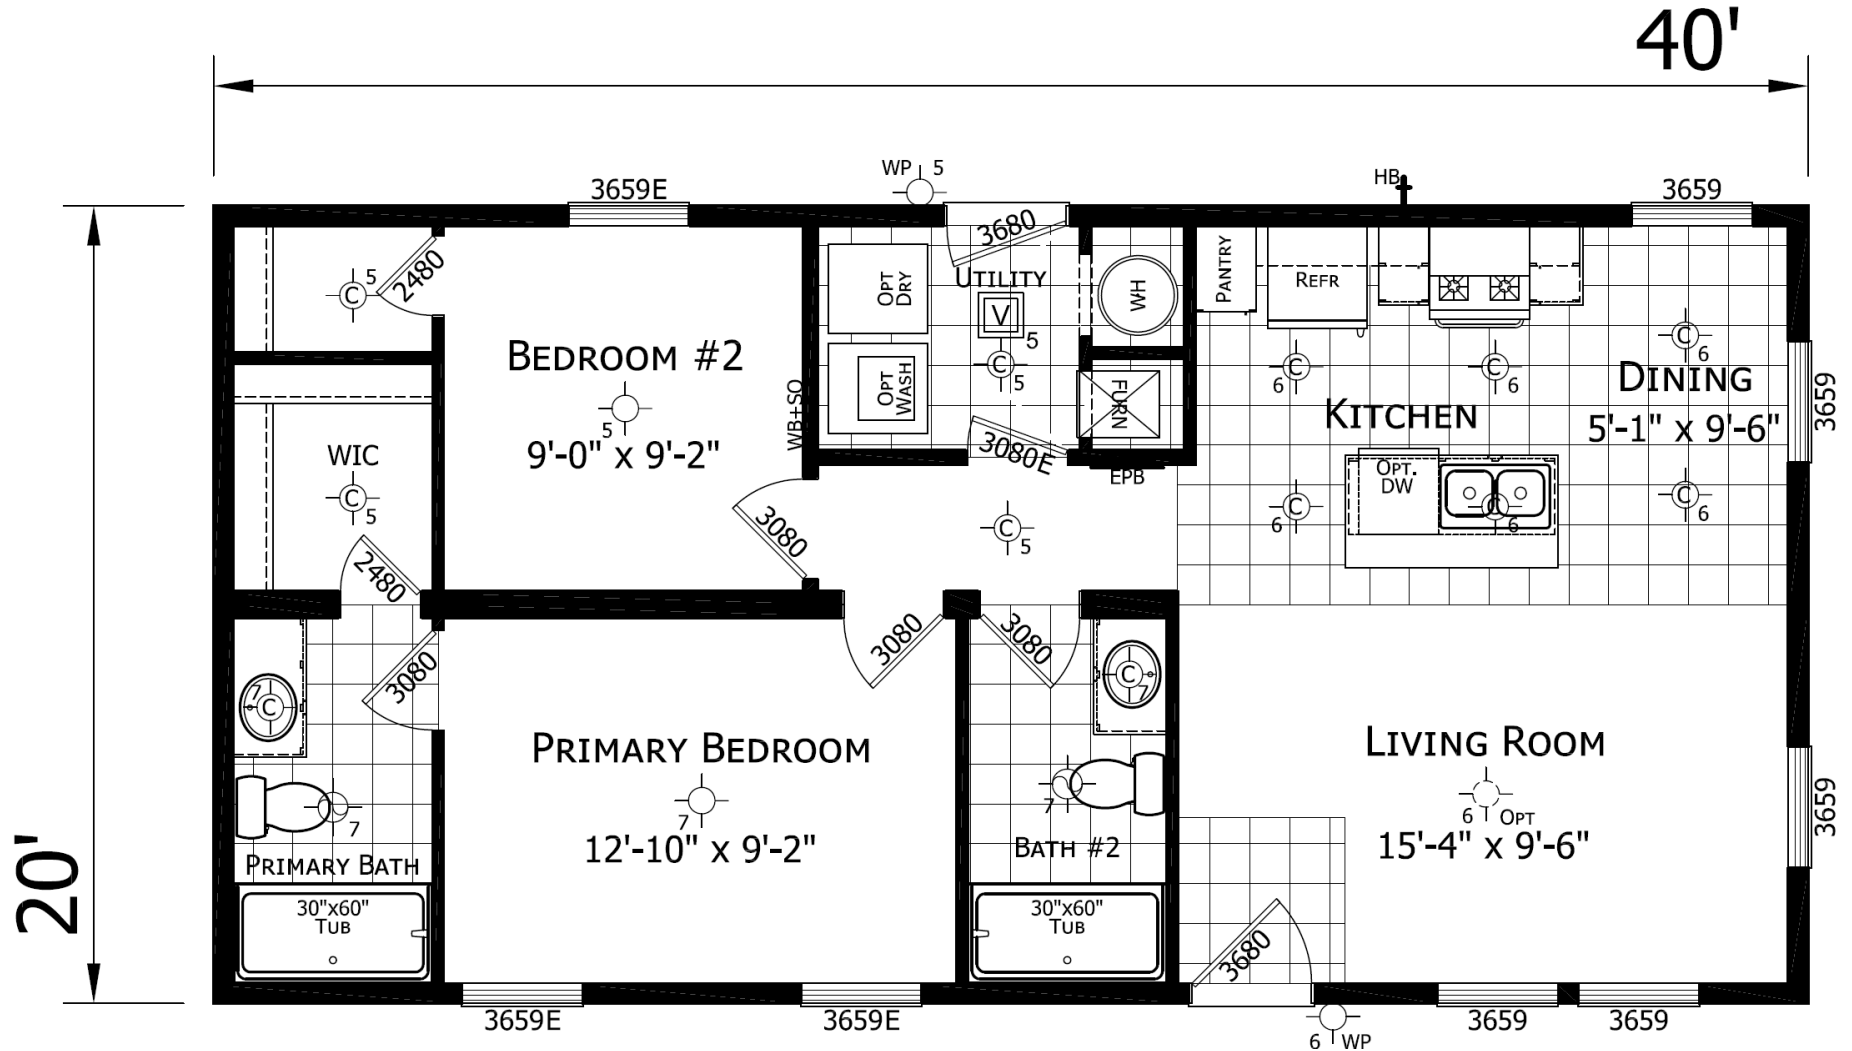

DreamWorks Series – DW-3402L

2 Bedroom | 2 Bathroom | 800 Sq.Ft. | 20' x 40'

Model DW3402L Plan 017-2040H22395