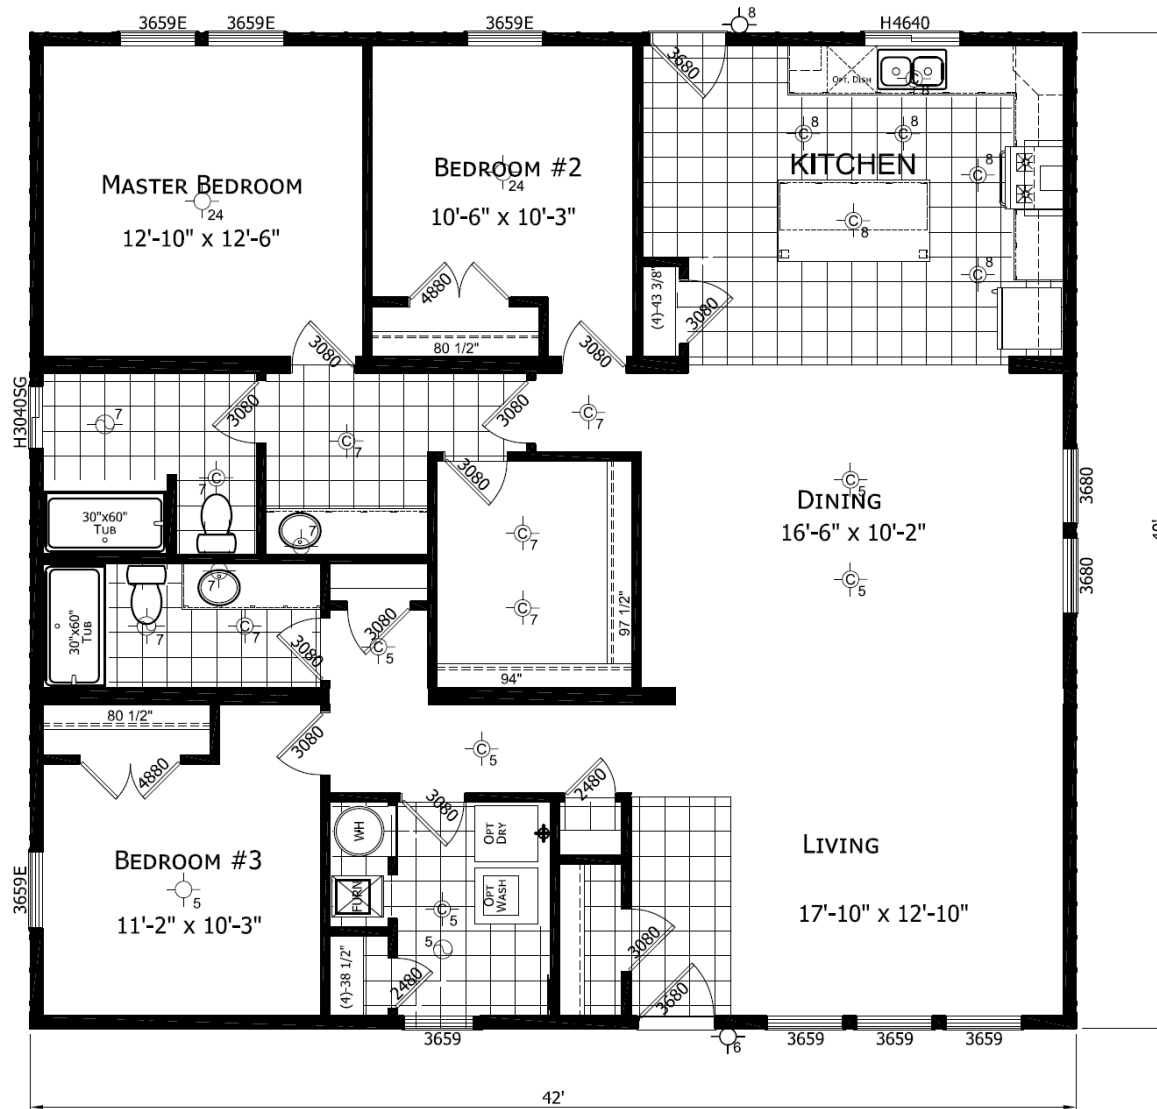

Grand Teton – TW-4042H32

3 Bedroom | 2 Bathroom | 1,680 Sq.Ft. | 40' x 42'

Model 17-TW4042H32