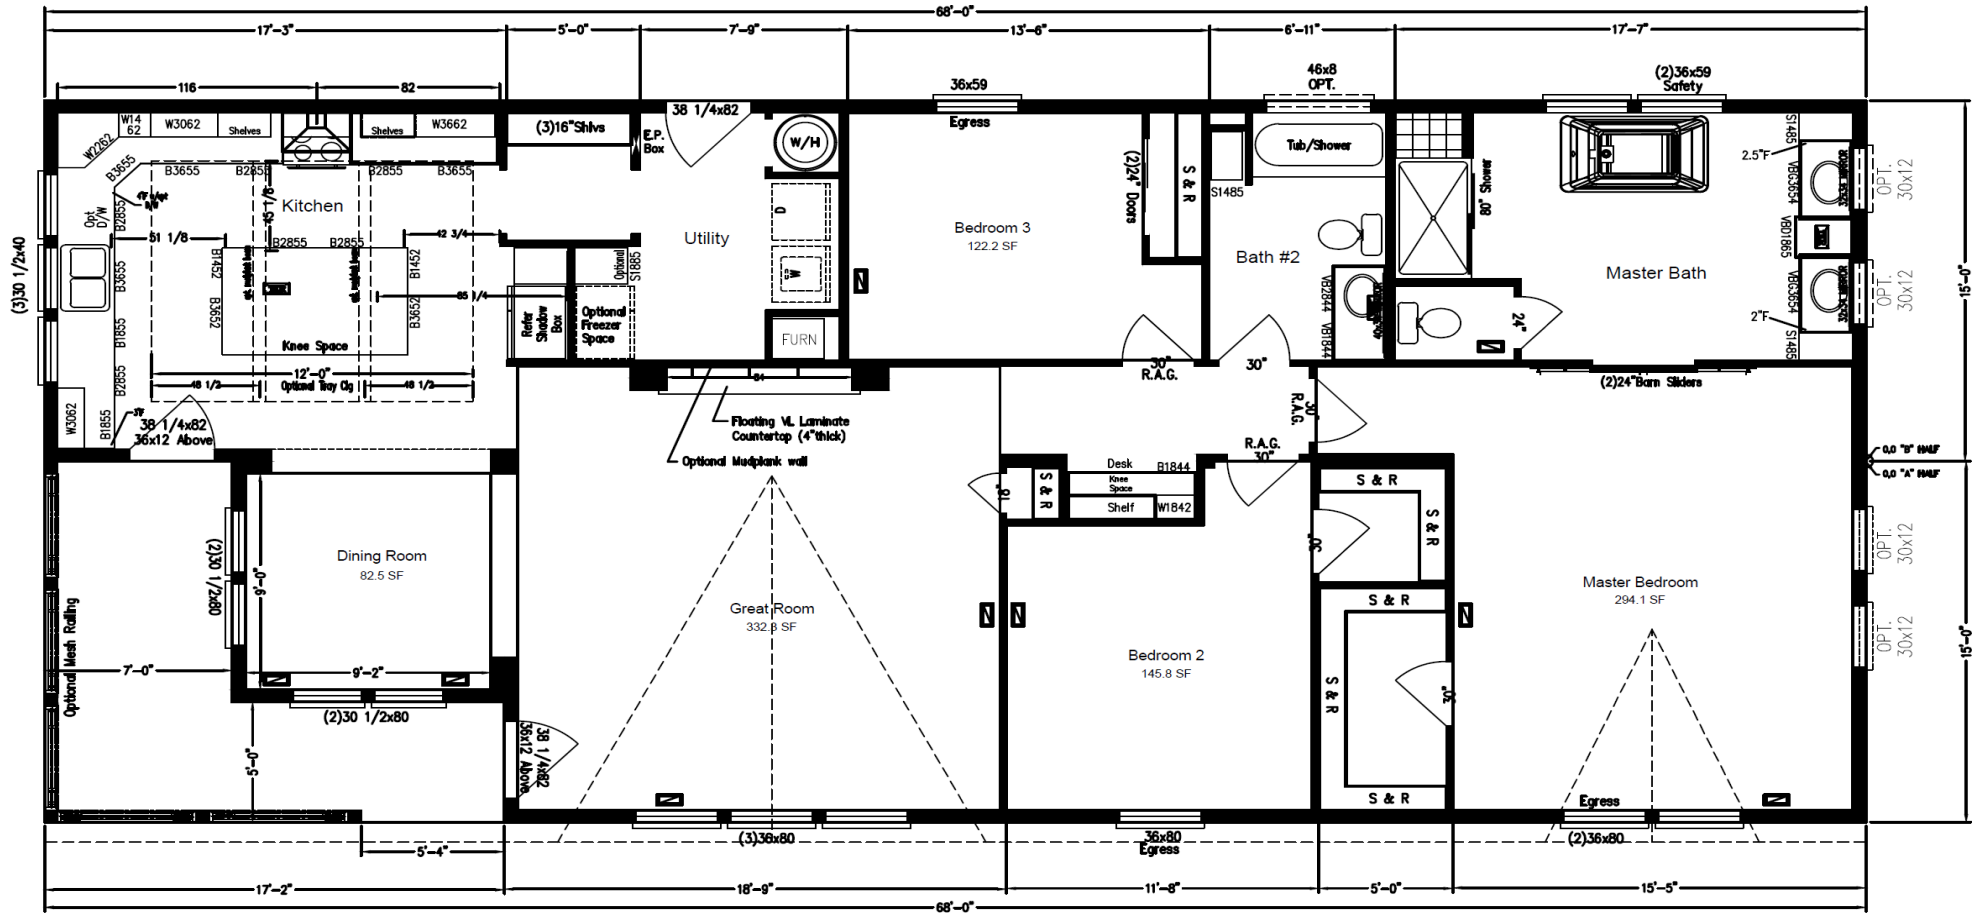

American Dream Series – Ranch House

3 Bedroom | 2 Bathroom | 1,890 Sq.Ft. | 30' X 68'

Model AD30683R

A CAVCO COMPANY COPYRIGHT © 2024 BY PALM HARBOR HOMES, INC. All Rights Reserved

Lit Rev: 8-28-20/12-14-20

*Although we work to ensure pricing is correct as possible, prices may change at any time and without notice or obligation. Please contact us for the most current price. Pricing may not include taxes, site preparation costs beyond the services listed or delivery outside of the certain delivery area. Nothing contained herein or on the Web Site constitutes an offer to sell any product or service, and no binding obligations will arise until you and your retail model center have executed final sales documents. Not responsible for typos.