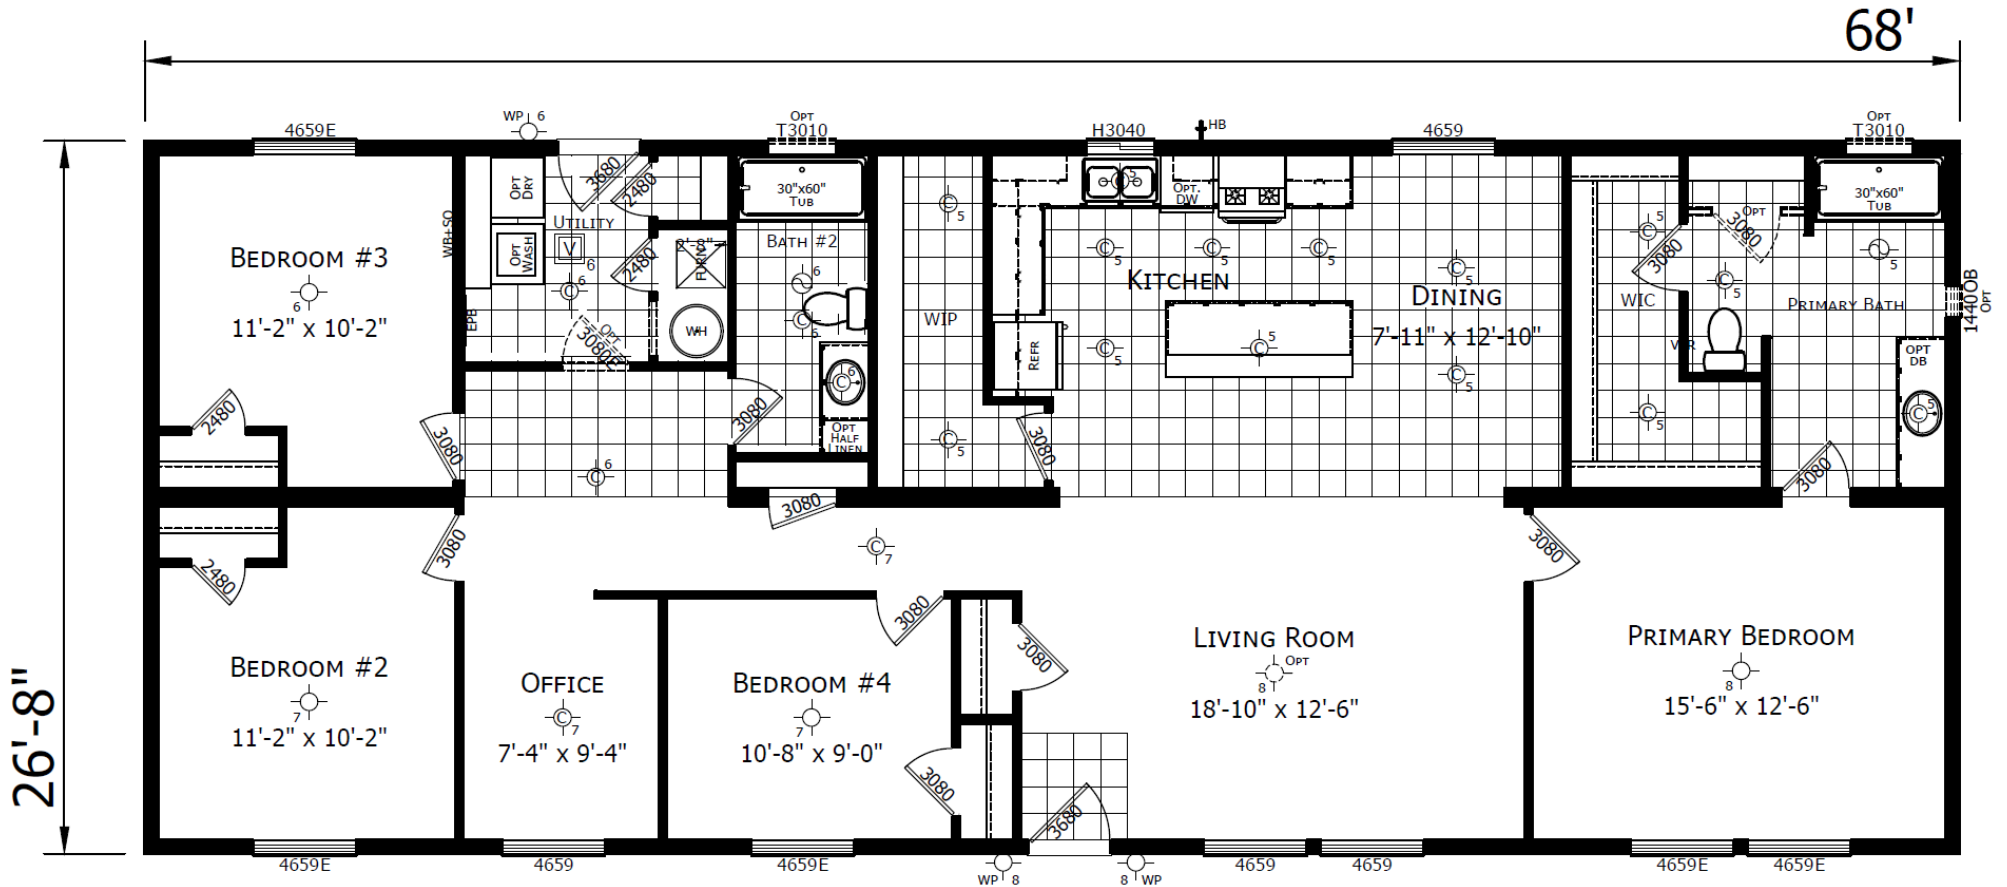

Noble Series – Tudor

4 Bedroom + Office | 2 Bathroom | 1,813 Sq.Ft. | 26'8" X 68'

Model 017-2868H42370 N2868H11

COPYRIGHT © 2024 BY CHAMPION HOME BUILDERS, INC. All Rights Reserved

L-101 Rev: 06-06-23

*Although we work to ensure pricing is correct as possible, prices may change at any time and without notice or obligation. Please contact us for the most current price. Pricing may not include taxes, site preparation costs beyond the services listed or delivery outside of the certain delivery area. Nothing contained herein or on the Web Site constitutes an offer to sell any product or service, and no binding obligations will arise until you and your retail model center have executed final sales documents. Not responsible for typos.