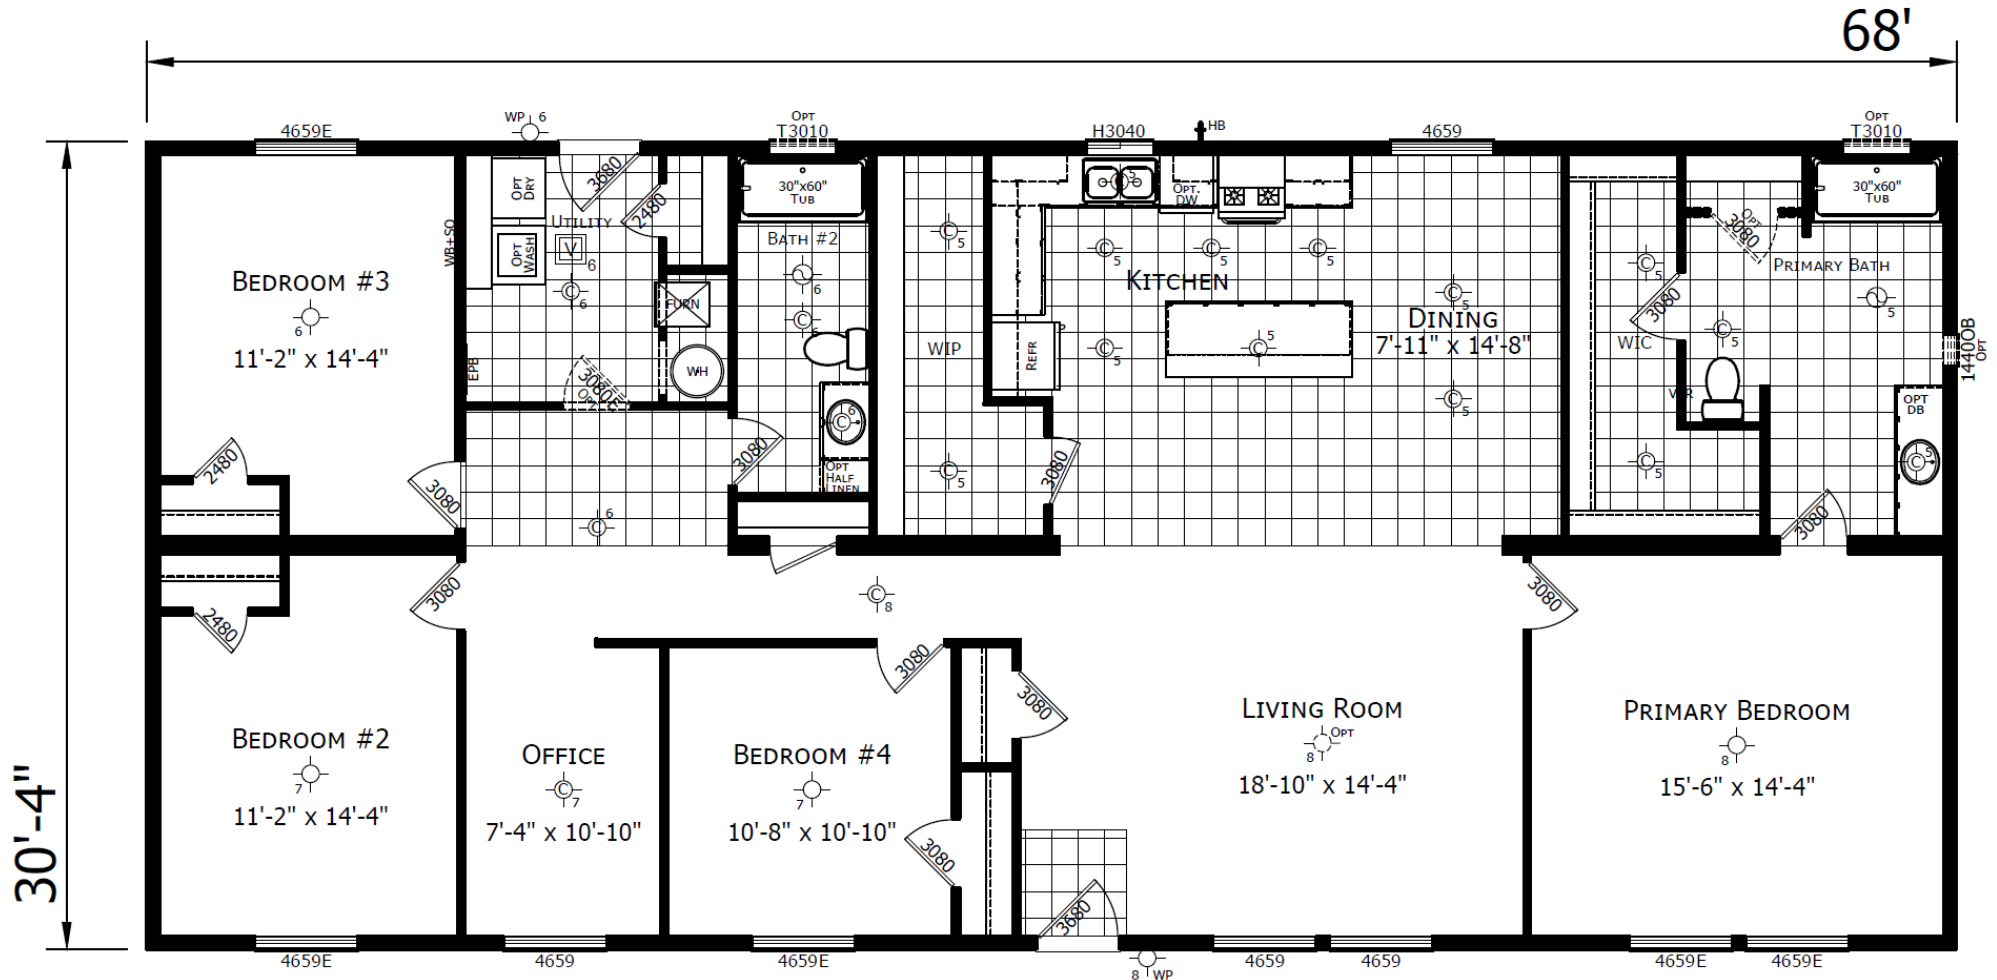

Noble Series – Tudor 30W

4 Bedroom + Office | 2 Bathroom | 2,063 Sq.Ft. | 30'4" X 68'

Model 017-3268H42370 N3268H11

COPYRIGHT © 2024 BY CHAMPION HOME BUILDERS, INC. All Rights Reserved

L-101 Rev: 06-06-23

*Although we work to ensure pricing is correct as possible, prices may change at any time and without notice or obligation. Please contact us for the most current price. Pricing may not include taxes, site preparation costs beyond the services listed or delivery outside of the certain delivery area. Nothing contained herein or on the Web Site constitutes an offer to sell any product or service, and no binding obligations will arise until you and your retail model center have executed final sales documents. Not responsible for typos.