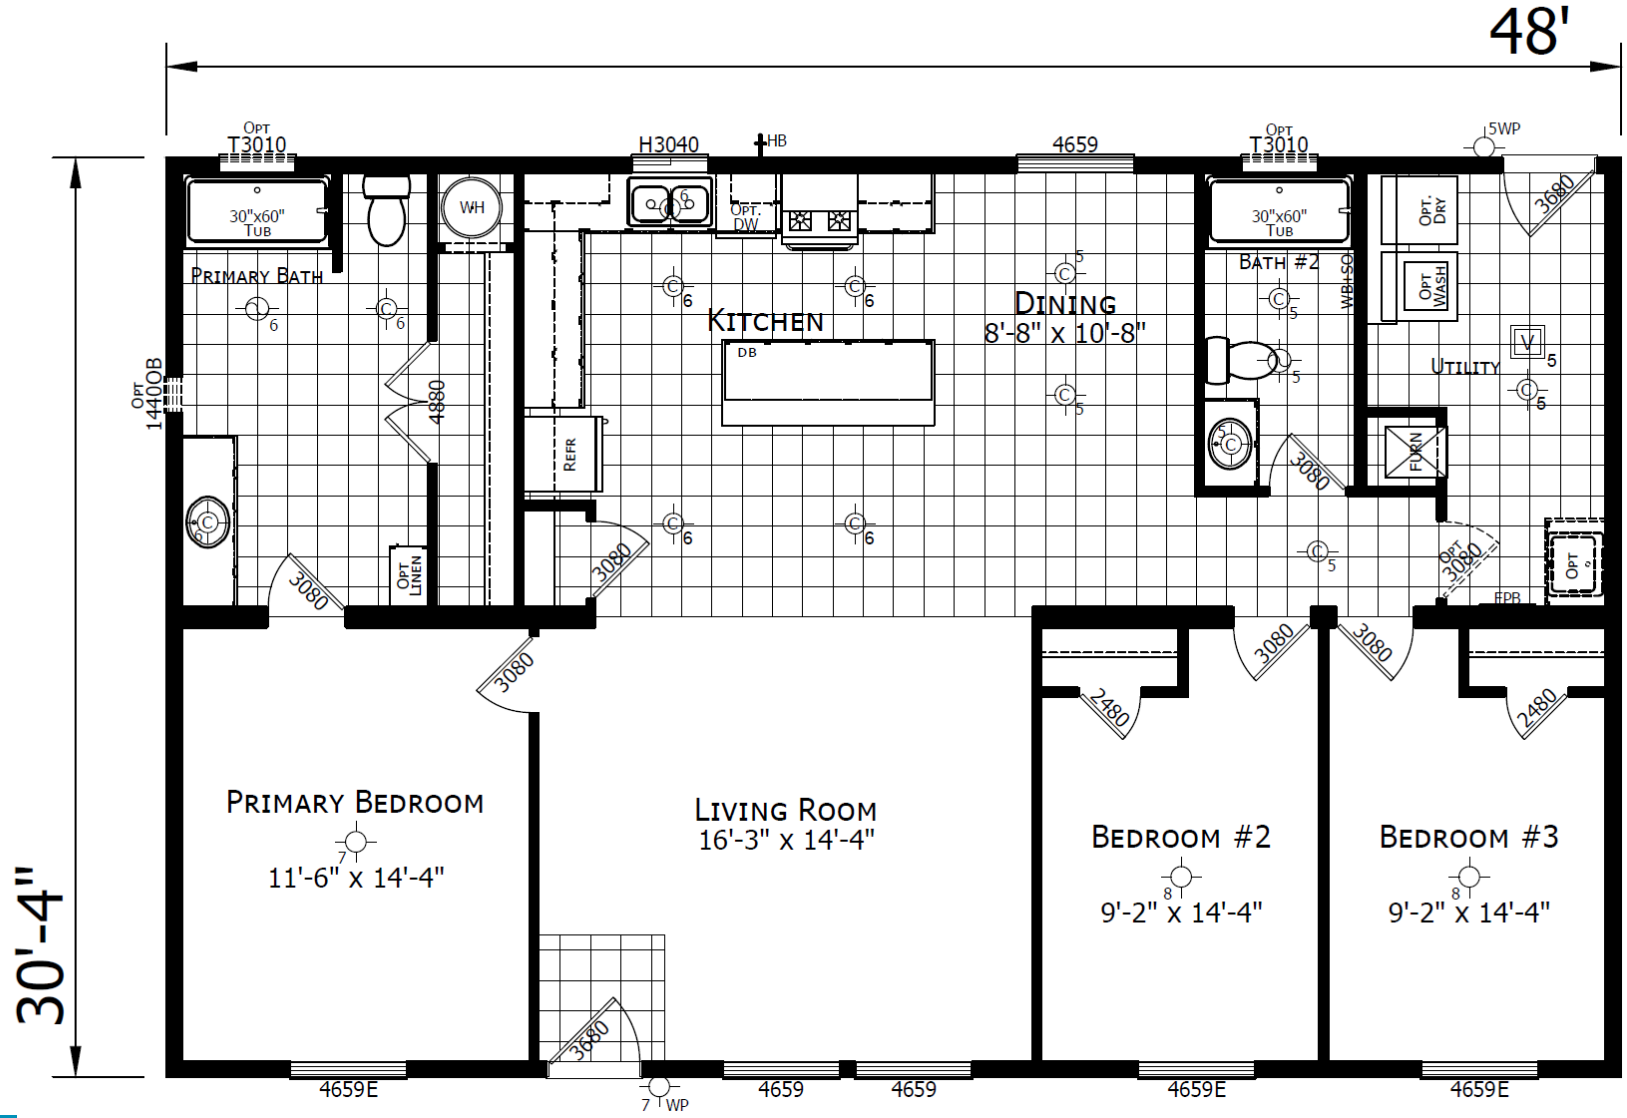

Noble Series – York 30

3 Bedroom | 2 Bathroom | 1,456 Sq.Ft. | 30'4" X 48'

Model 017-3248H32377N05 N3248H05

COPYRIGHT © 2023 BY CHAMPION HOME BUILDERS, INC. All Rights Reserved

L-101: 07-27-23

*Although we work to ensure pricing is correct as possible, prices may change at any time and without notice or obligation. Please contact us for the most current price. Pricing may not include taxes, site preparation costs beyond the services listed or delivery outside of the certain delivery area. Nothing contained herein or on the Web Site constitutes an offer to sell any product or service, and no binding obligations will arise until you and your retail model center have executed final sales documents. Not responsible for typos.