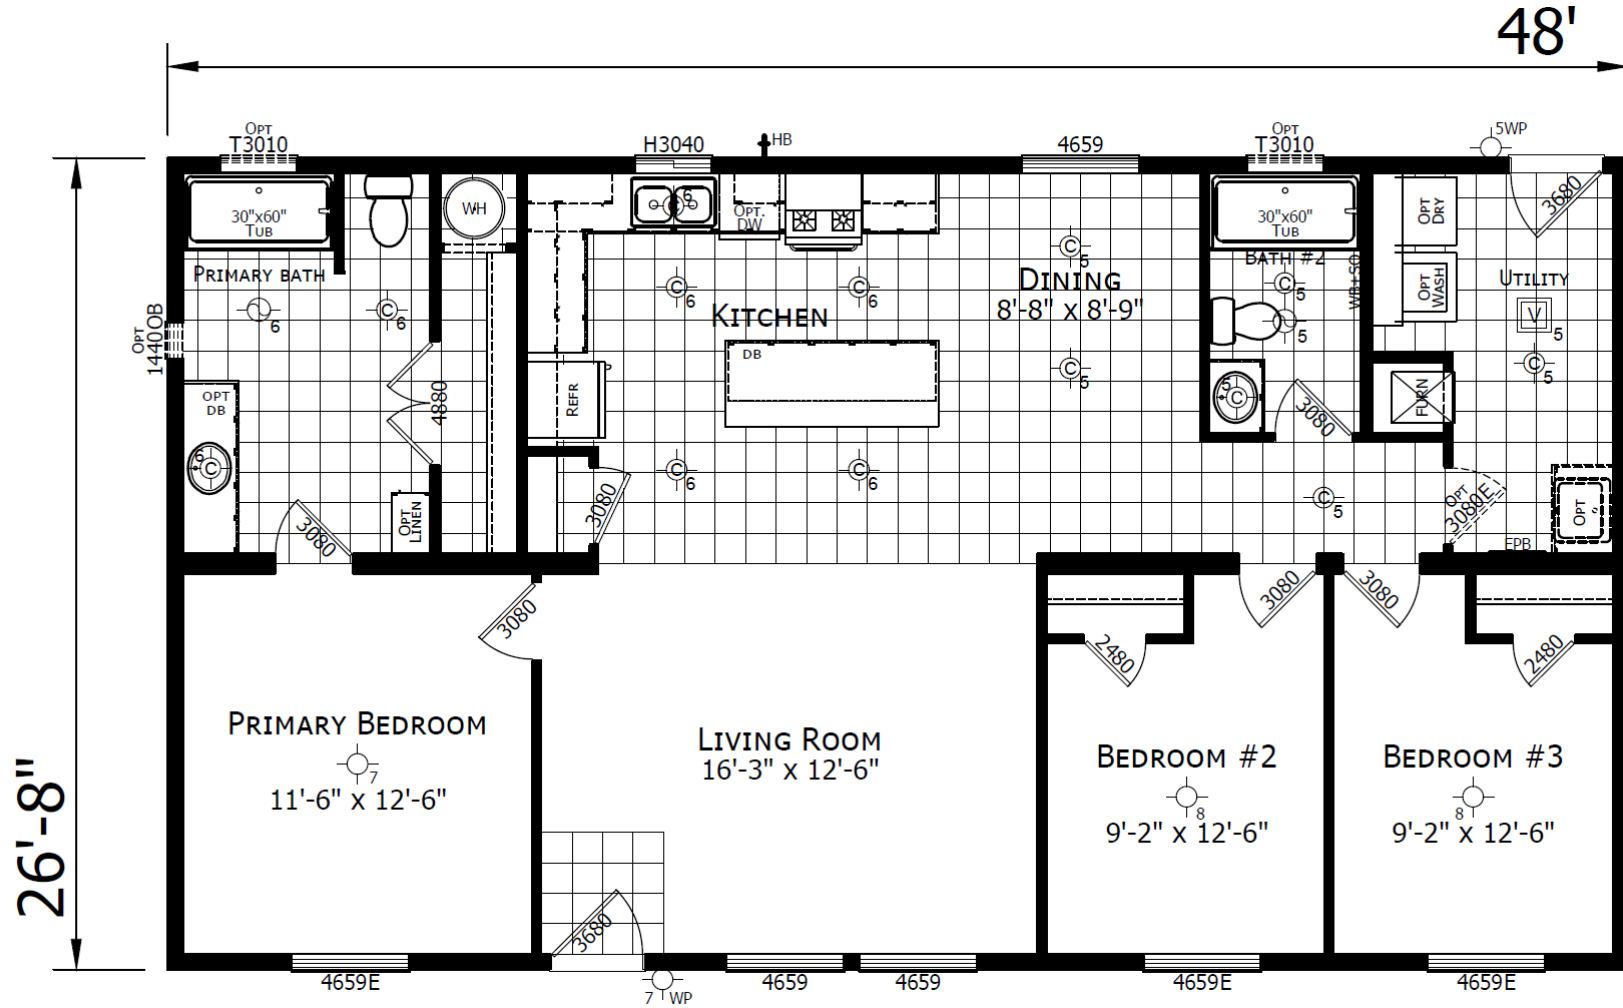

Noble Series – York

3 Bedroom | 2 Bathroom | 1,280 Sq.Ft. | 26'8" X 48'

Model 017-2848H32377N05 N2848H05

COPYRIGHT © 2023 BY CHAMPION HOME BUILDERS, INC. All Rights Reserved

L-101: 07-27-23